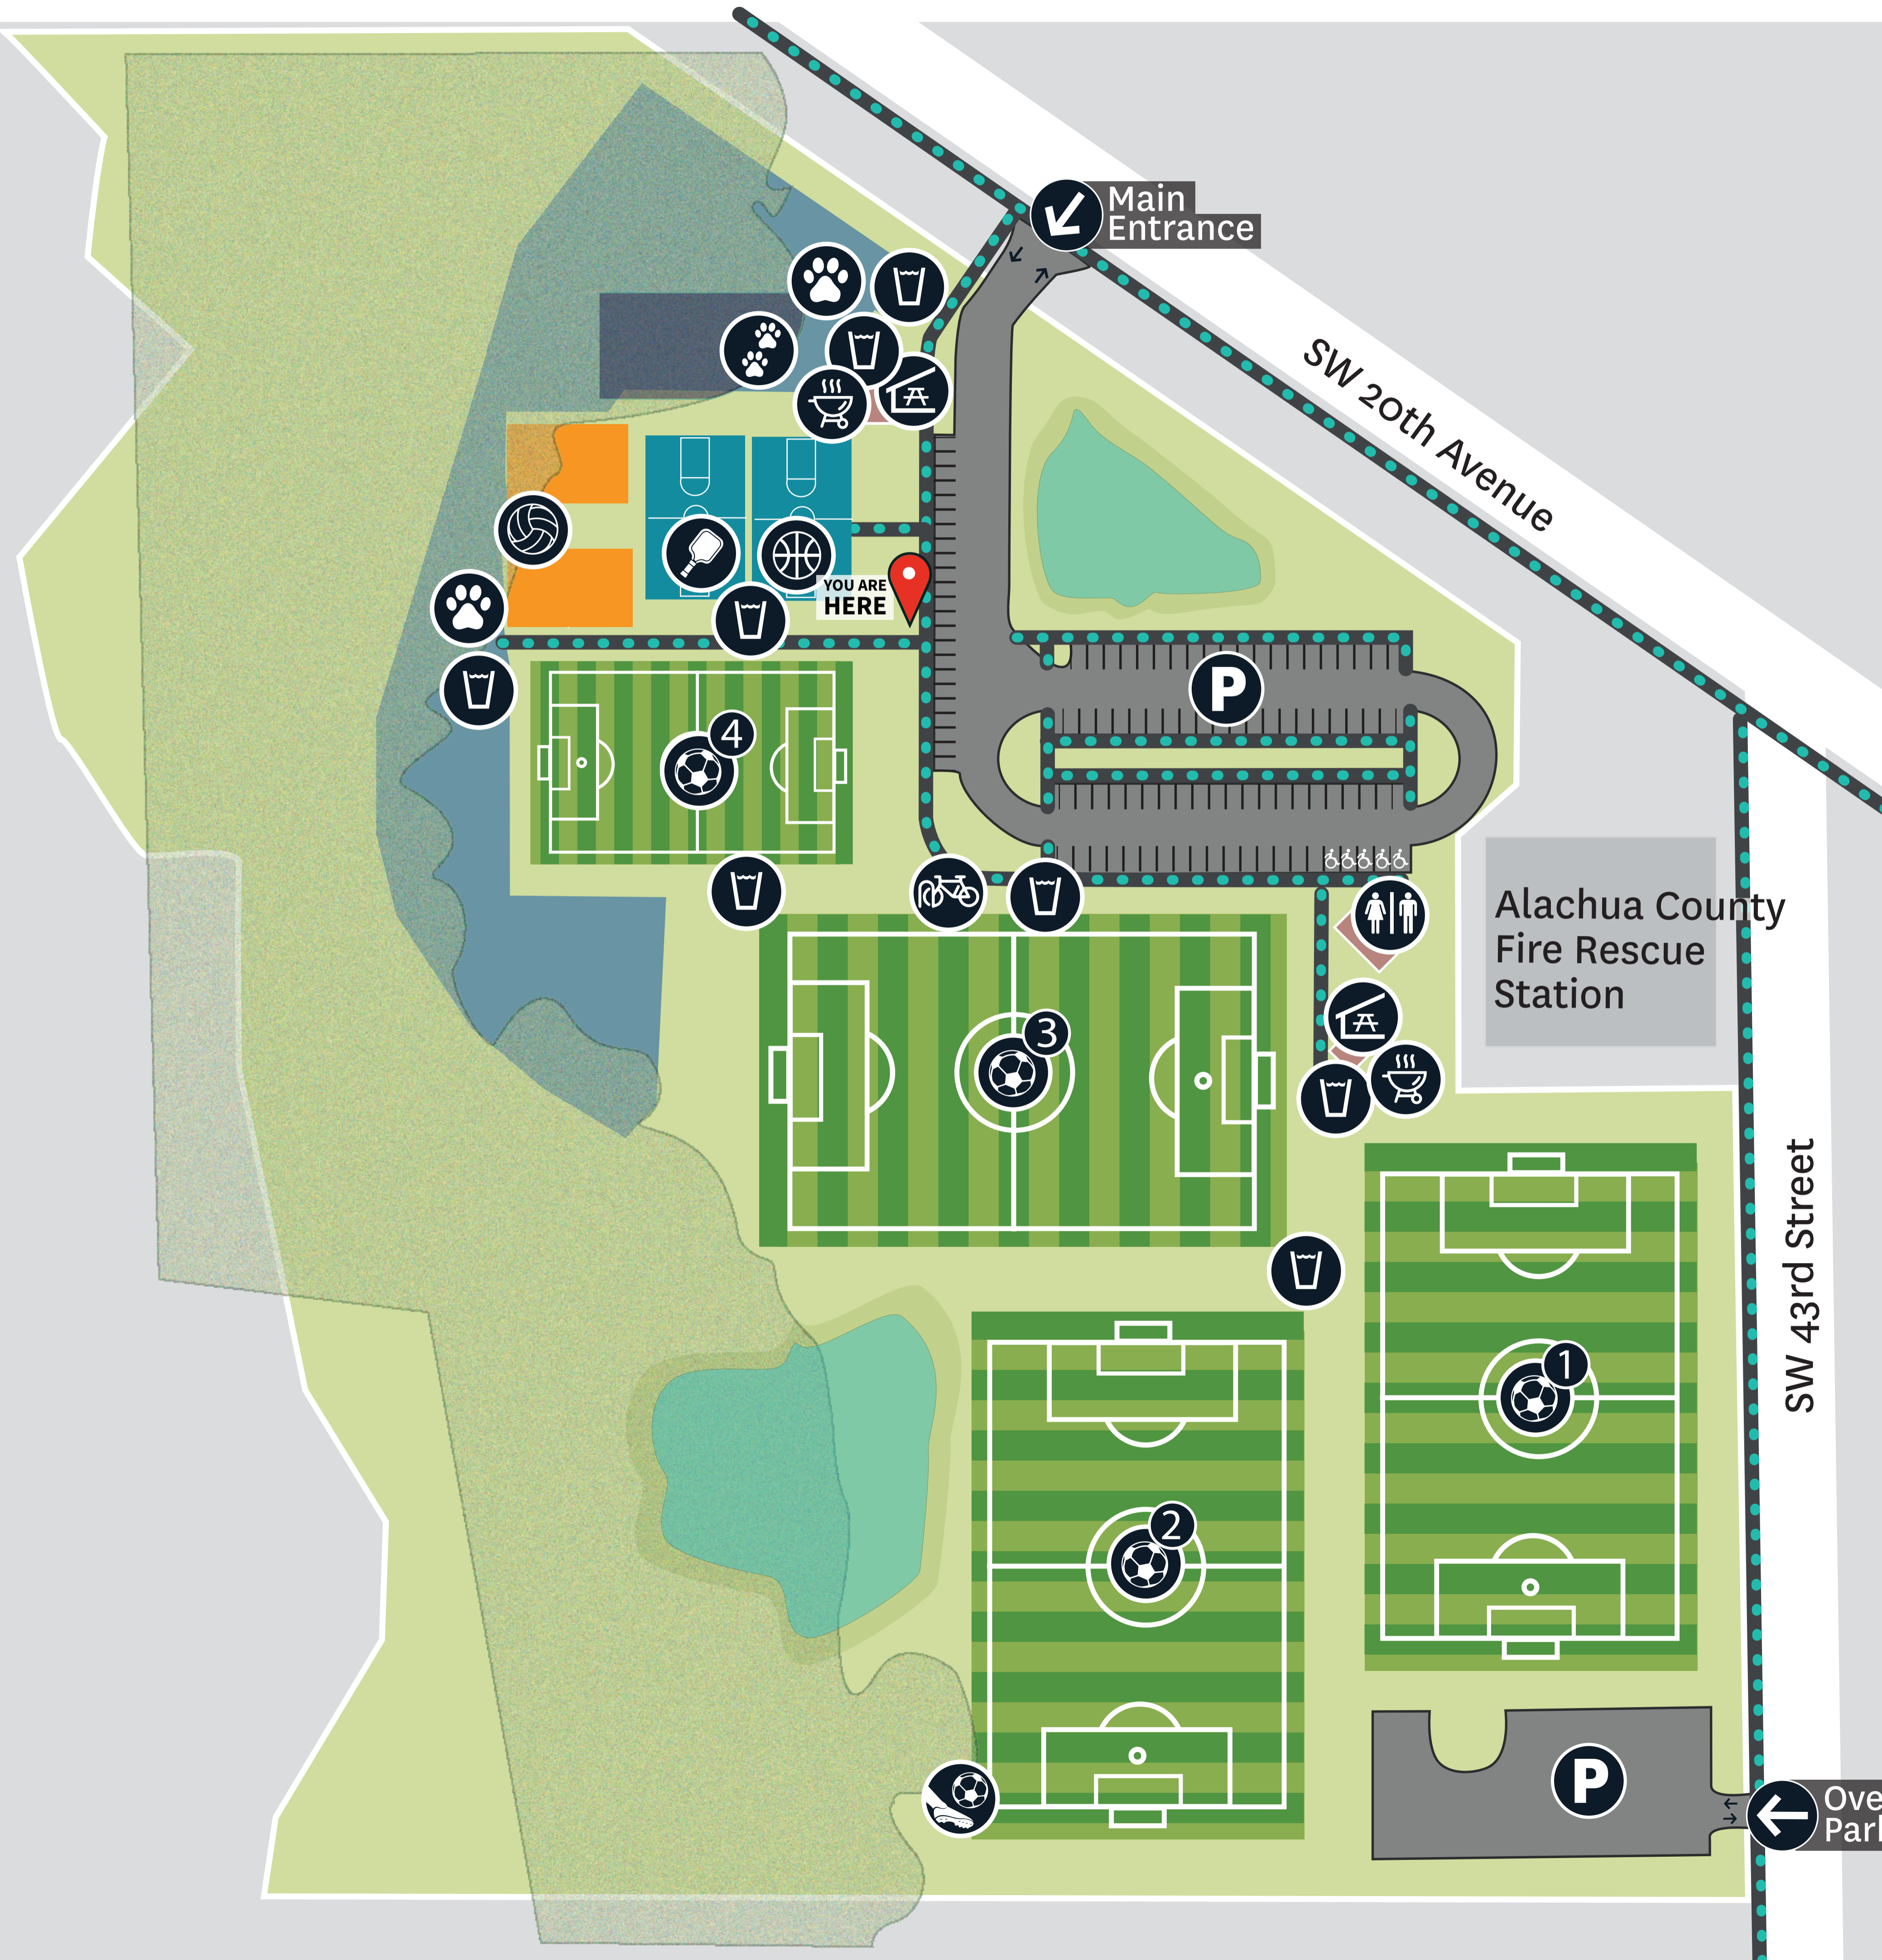

# Forest Park 4501 SW 20th Ave.

-  Dog Play Area (Large Dogs)
-  Dog Play Area (Small Dogs)
-  Forested Area
-  Paved/ADA Accessible Paths
-  Stormwater Areas
-  Vehicular Routes
-  Bike Rack
-  Dog Play Entrances (Large Dogs)
-  Dog Play Entrance (Small Dogs)
-  Grills
-  Parking
-  Pavilions
-  Pickleball/Basketball Courts
-  Restrooms
-  Soccer Fields (1,2,3,4)
-  Soccer Kick Wall
-  Volleyball Courts
-  Water Fountains