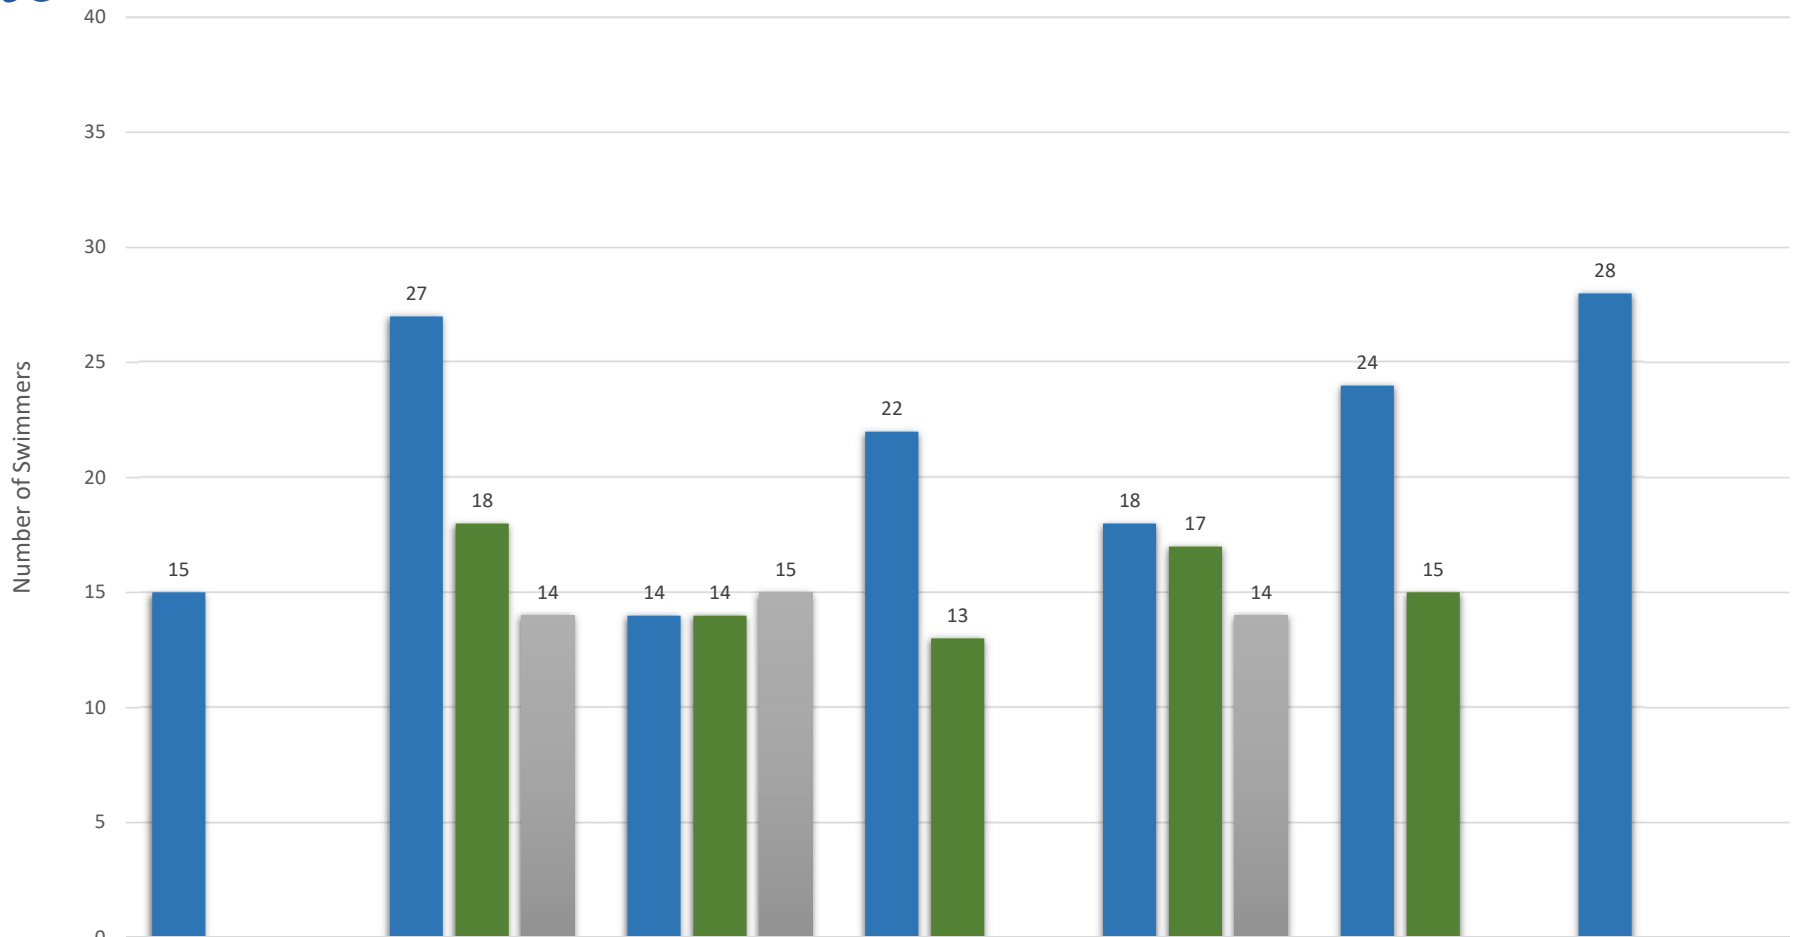

Upper East Side Masters Traffic Report

	Sunday	Monday	Tuesday	Wednesday	Thursday	Friday	Saturday
■ Morning	15	27	14	22	18	24	28
■ Noon		18	14	13	17	15	
■ Evening		14	15		14		

Battery Park City Masters Traffic Report