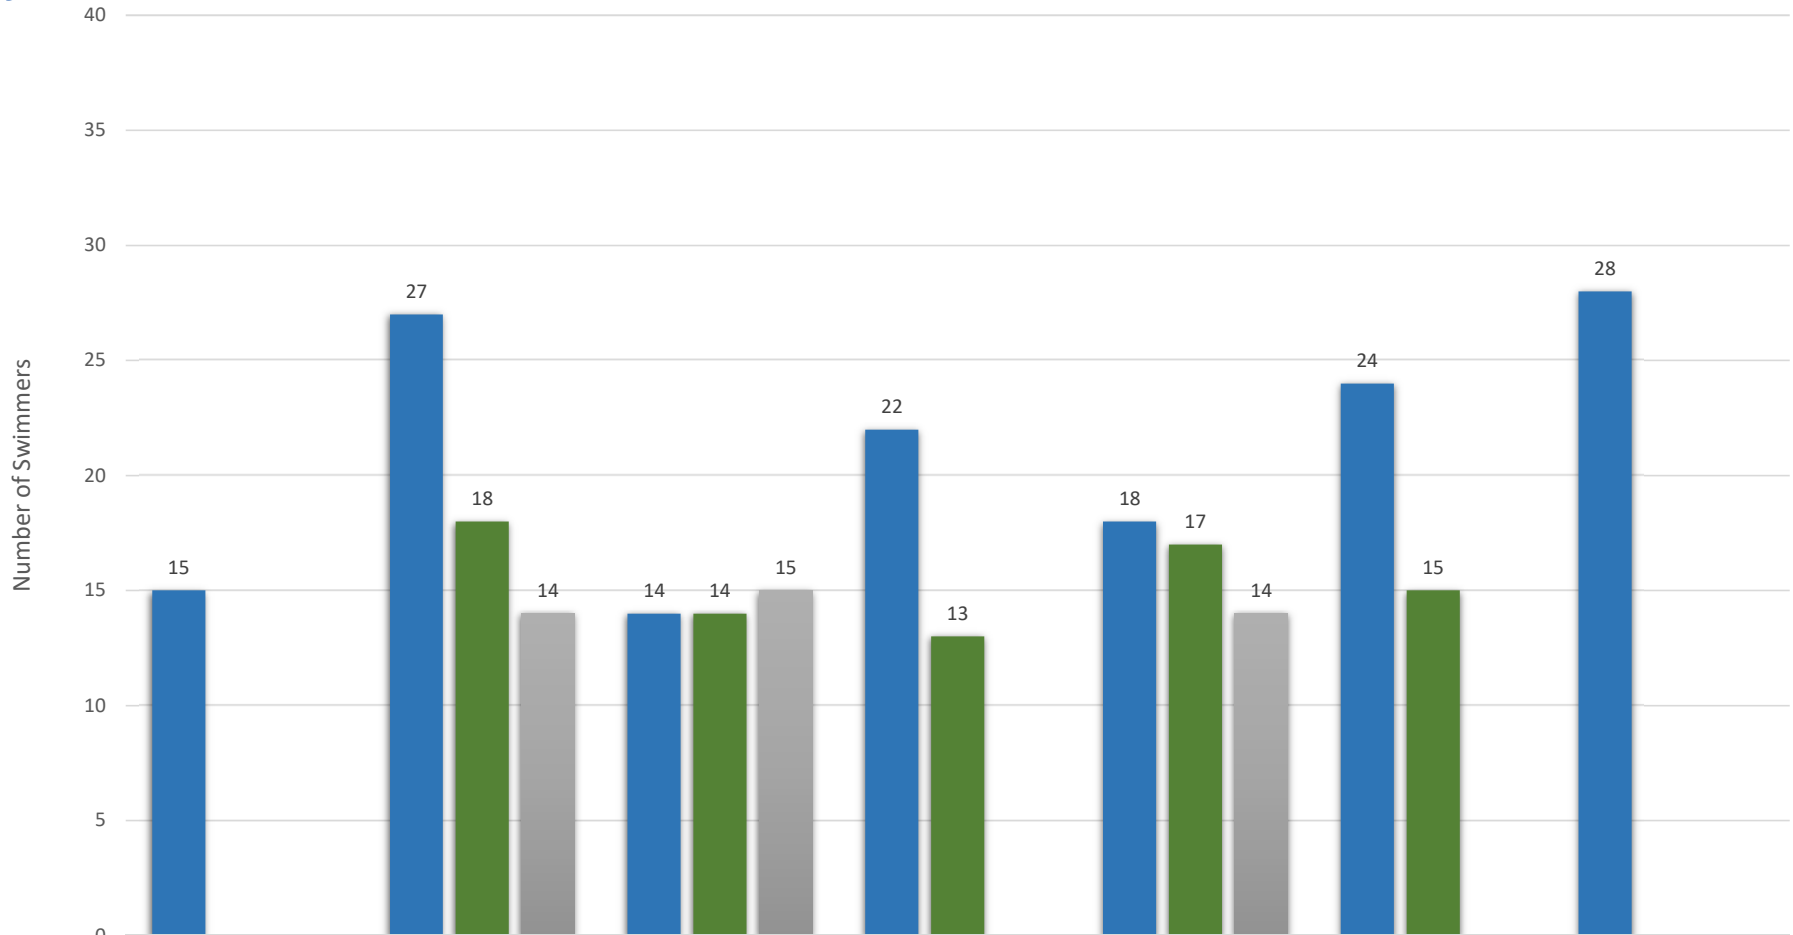

### Upper East Side Masters Traffic Report

	Sunday	Monday	Tuesday	Wednesday	Thursday	Friday	Saturday
■ Morning	15	27	14	22	18	24	28
■ Noon		18	14	13	17	15	
■ Evening		14	15		14		