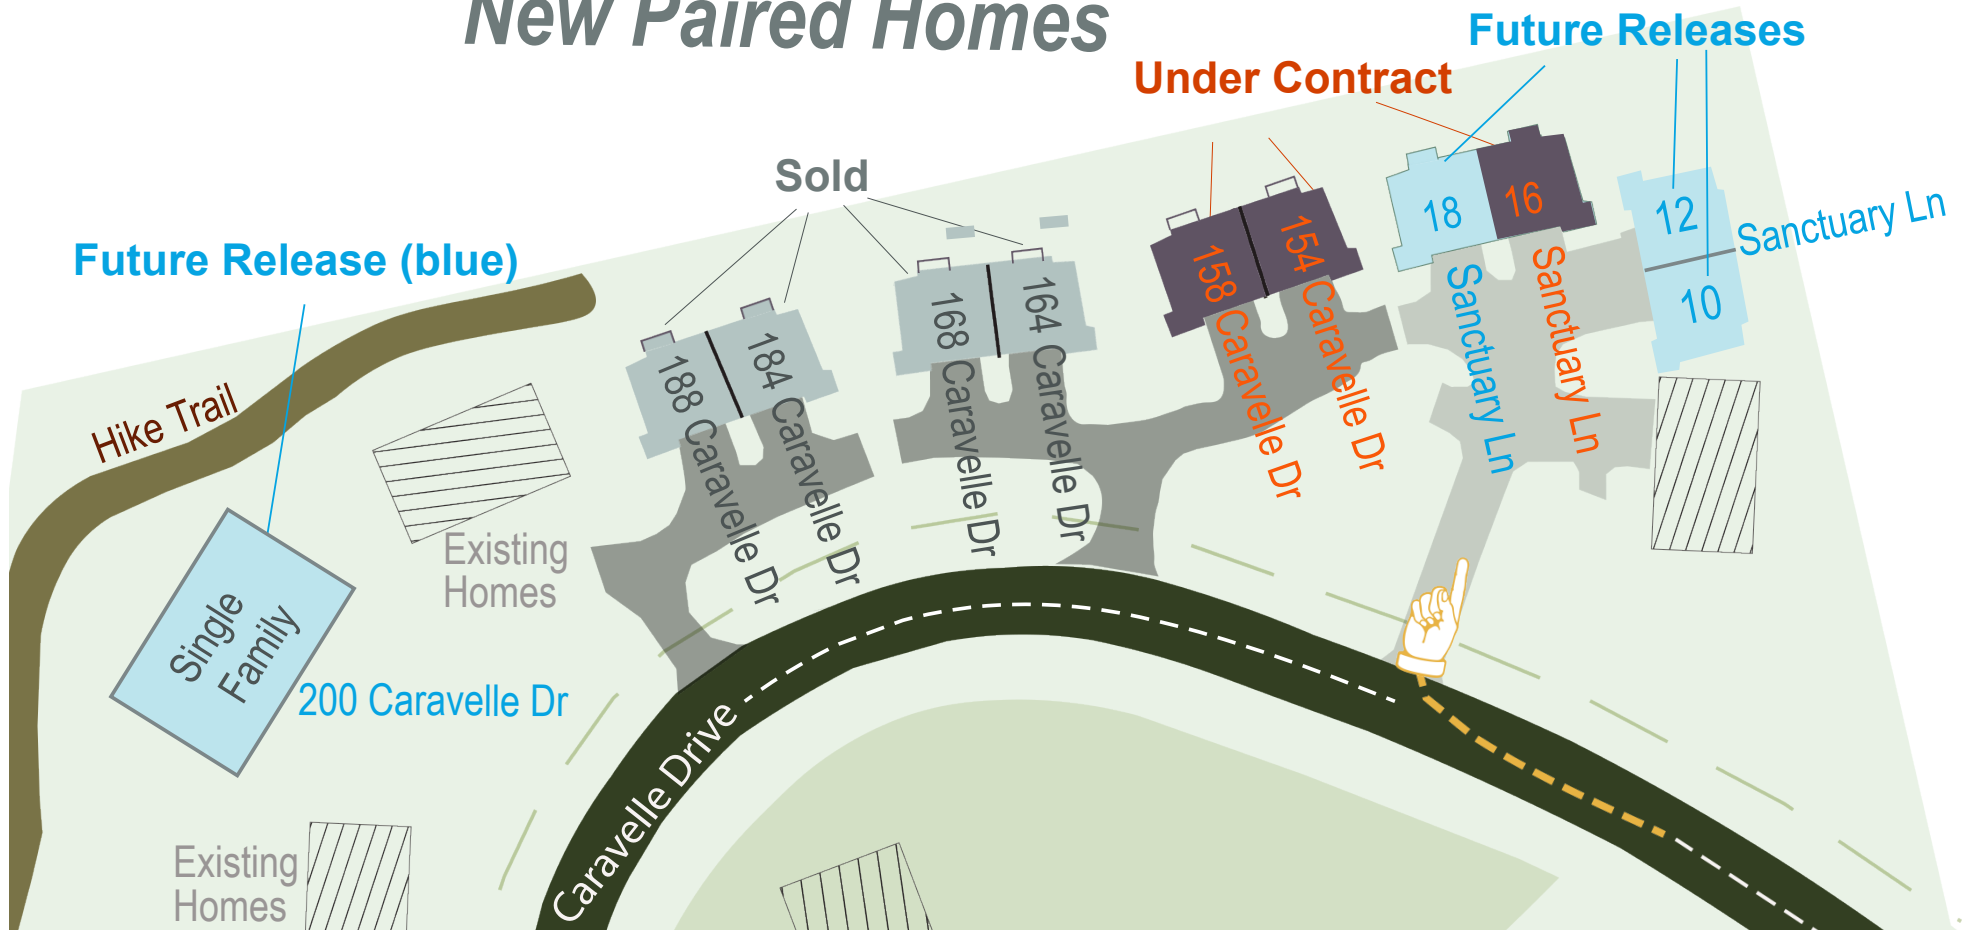

# New Paired Homes

## The Keystone New Sanctuary - Property Status 07/28/2021

- 188 Caravelle Drive SOLD
- 184 Caravelle Drive SOLD
- 168 Caravelle Drive SOLD
- 164 Caravelle Drive SOLD
- \*\*158 Caravelle Drive CONTRACT - 4 BR, 4.5 BA, 2,189 sf
- \*\*154 Caravelle Drive CONTRACT - 4 BR, 4.5 BA, 2,189 sf
- \*\*16 Sanctuary Lane CONTRACT - 4 BR, 4.5 BA, 2,189 sf

## Future Releases

- 18 Sanctuary Ln - Paired Home
- 10 Sanctuary Ln - Paired Home
- 12 Sanctuary Ln - Paired Home
- 200 Caravelle Drive - Single Family Home