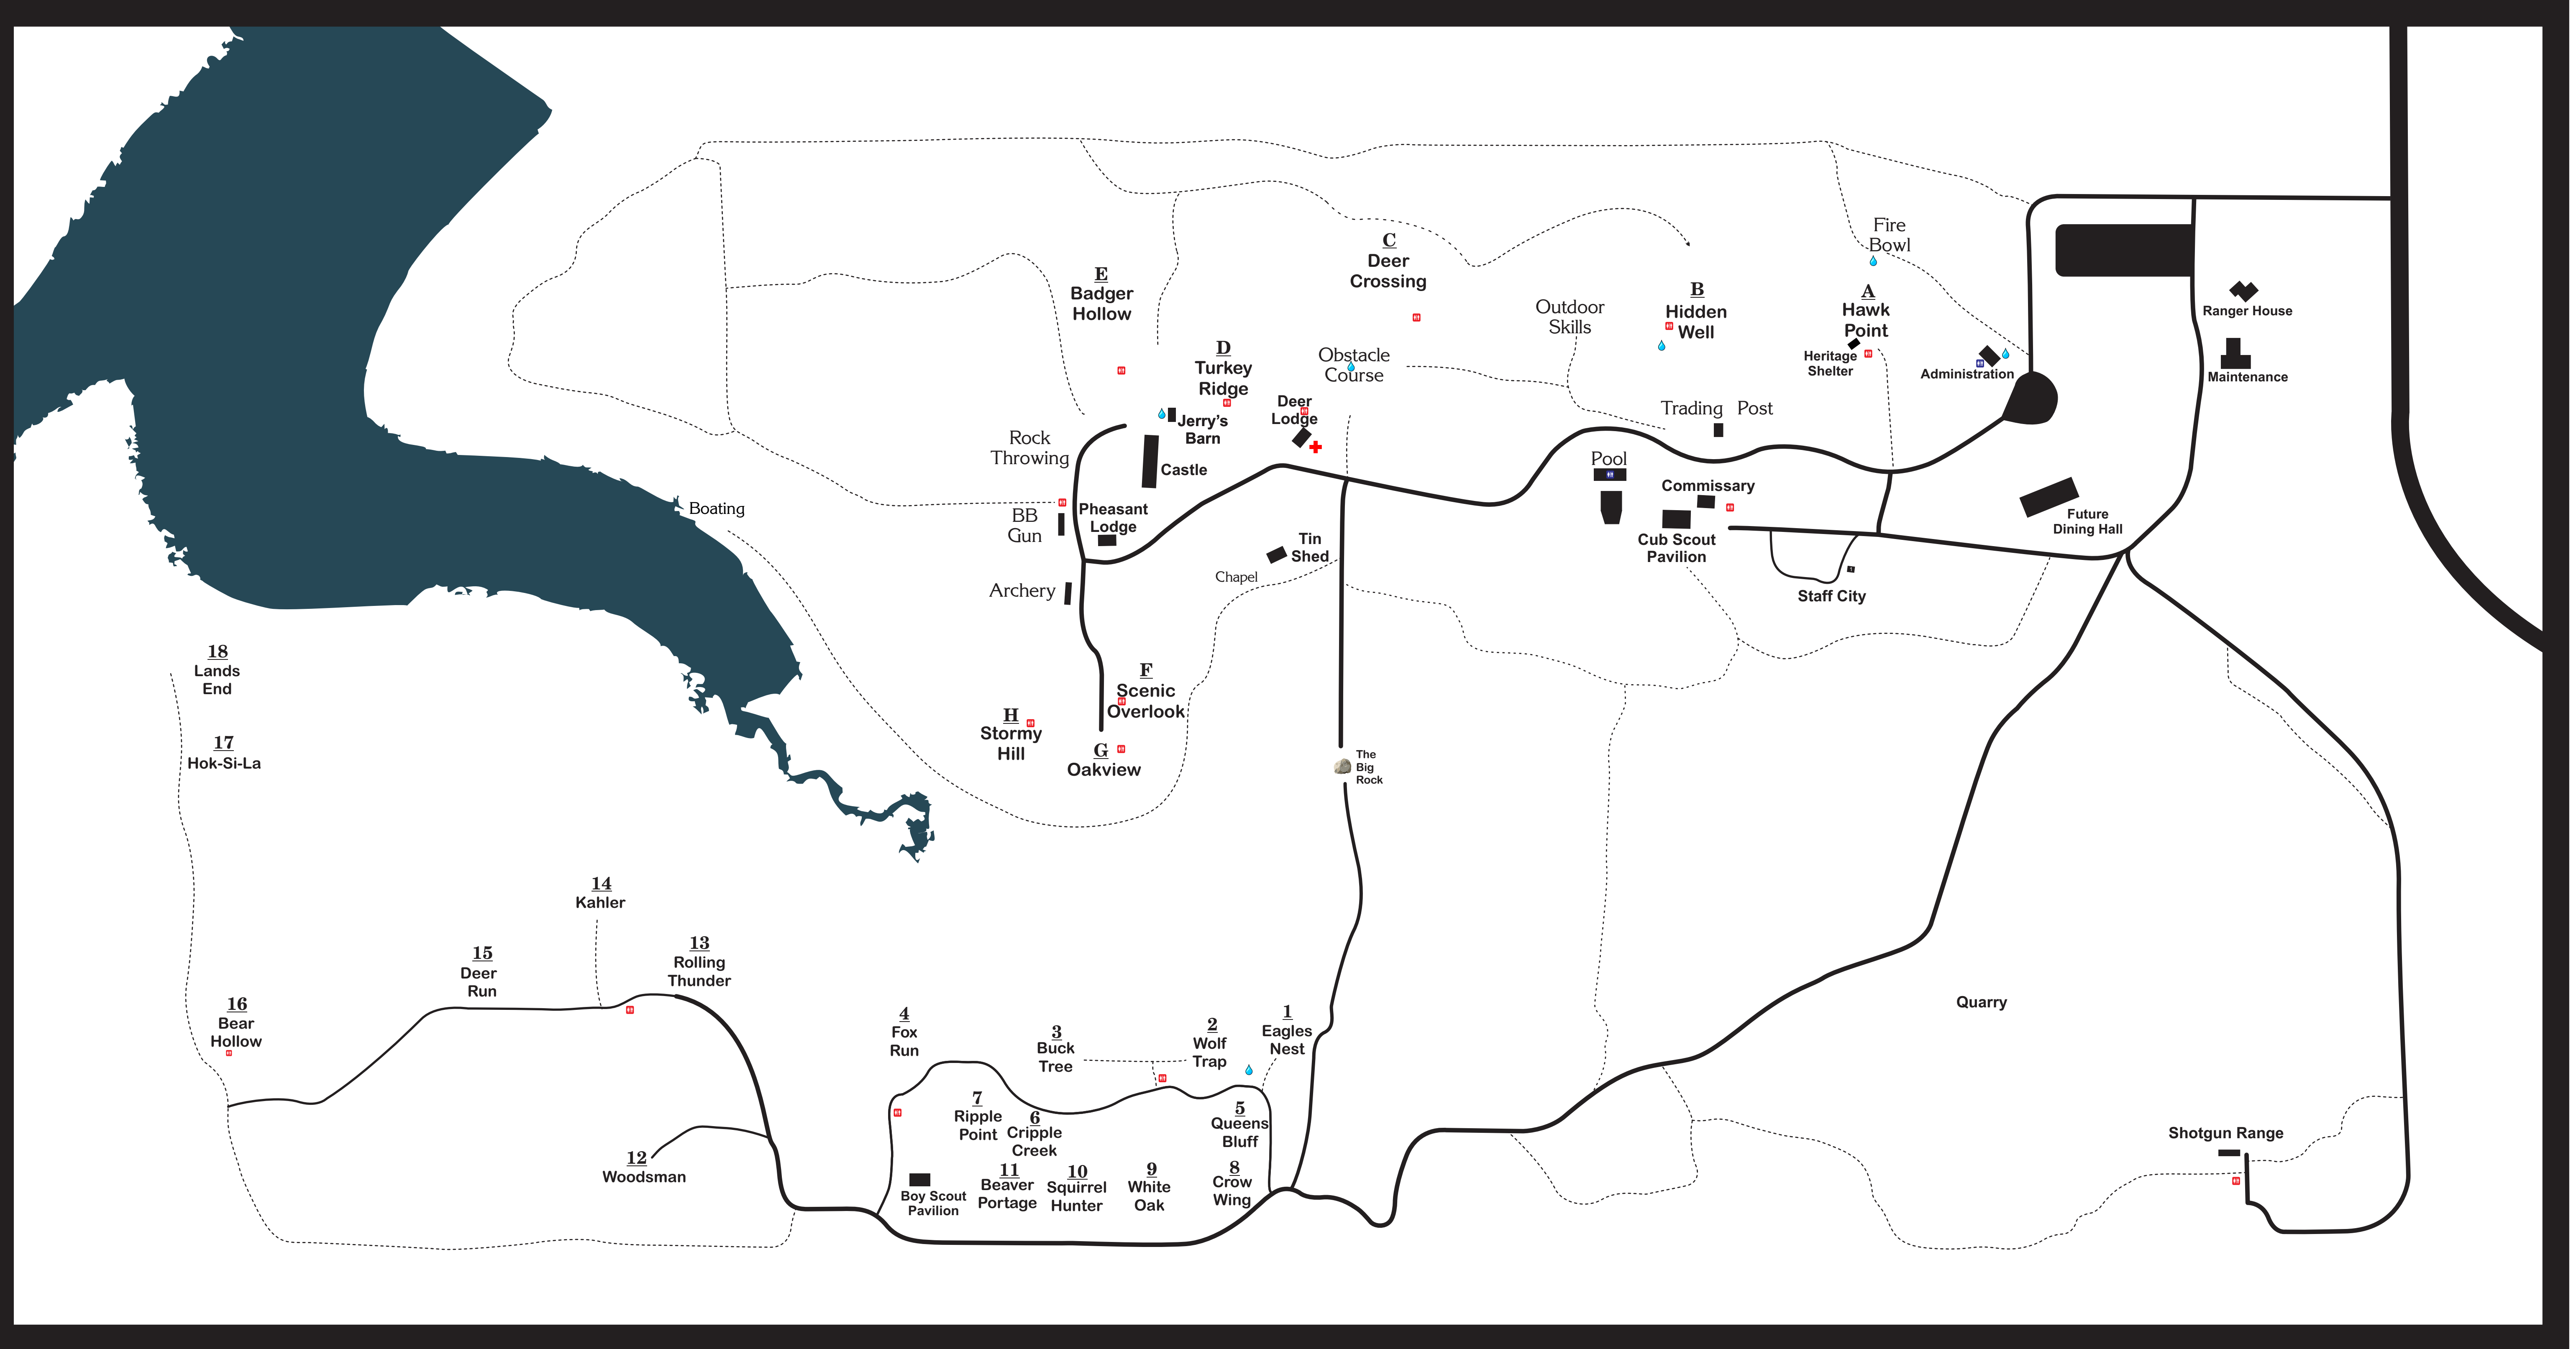

Gamehaven Scout Reservation

Cub Scout Campsites

A	Hawk Point
B	Hidden Well
C	Deer Crossing
D	Turkey Ridge
E	Badger Hollow
F	Scenic Overlook
G	Oakview
H	Stormy Hill

Boy Scout Campsites

1	Eagles Nest	Troop 80	9	White Oak		17	Hok-Si-La	
2	Wolf Trap	Troop 498	10	Squirrel Hunter		18	Land's End	
3	Buck Tree		11	Beaver Portage				
4	Fox Run		12	Woodsman	Troop 82			
5	Queens Bluff		13	Rolling Thunder	Troop 27			
6	Cripple Creek		14	Kahler				
7	Ripple Point		15	Deer Run				
8	Crow Wing		16	Bear Hollow				

- Latrine
- Flush Toilets
- Water
- First Aid