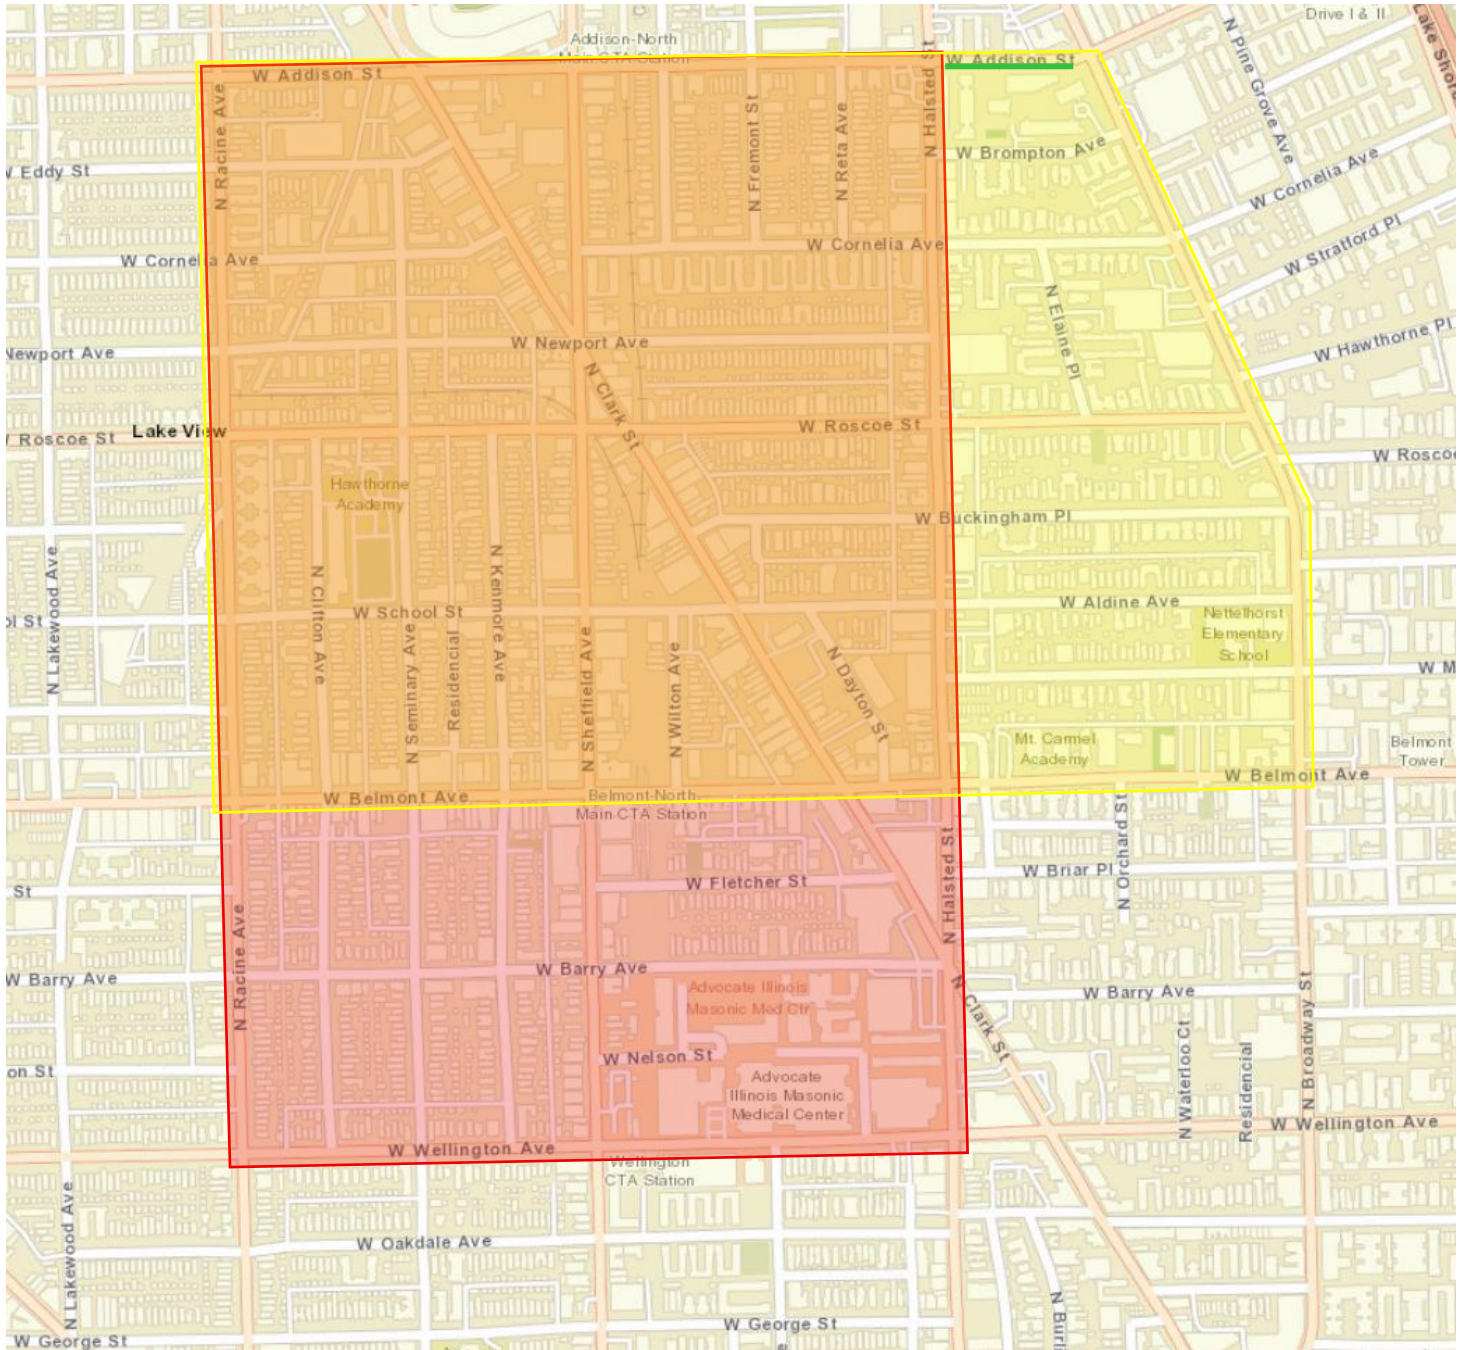

Lake View Transportation Restrictions (Sunday, June 29, 2025 through Monday, June 30, 2025)

The Office of Emergency Management and Communications (OEMC), in conjunction with the Chicago Police Department (CPD), requires the following to ensure public safety on Sunday, June 29th through Monday, June 30th:

- Taxis, TNPs, Charters, and liveries may only pick-up passengers within the geofence boundaries highlighted in **Red** (except WAV with ADA passengers). Sunday, June 29, 2025, 6:00pm – Monday, June 30, 2025, 6:00am CDT.
 - Boundaries are Addison to Wellington, Racine to Halsted.
 - The south curb lane of Addison between Halsted and Broadway can be utilized for drop-off (marked in **Green** on the map).
- Pedicabs are prohibited from staging and operating within the boundaries of Addison to Wellington, Racine to Halsted (highlighted on the map in **Red**). Sunday, June 29, 2025, 12:01am – Monday, June 30, 2025, 10:00am CDT.
- Divvy and e-scooters are restricted from operating within the area highlighted in **yellow** on the map (no travel and no parking). Sunday, June 29, 2025, 12:01am – Monday, June 30, 2025, 10:00am CDT.
- No vehicles stopping, standing, or parking in bus or bicycle lanes, active traffic lanes, intersections, fire lanes, sidewalk crossings, turning lanes, etc. (Strictly enforced)