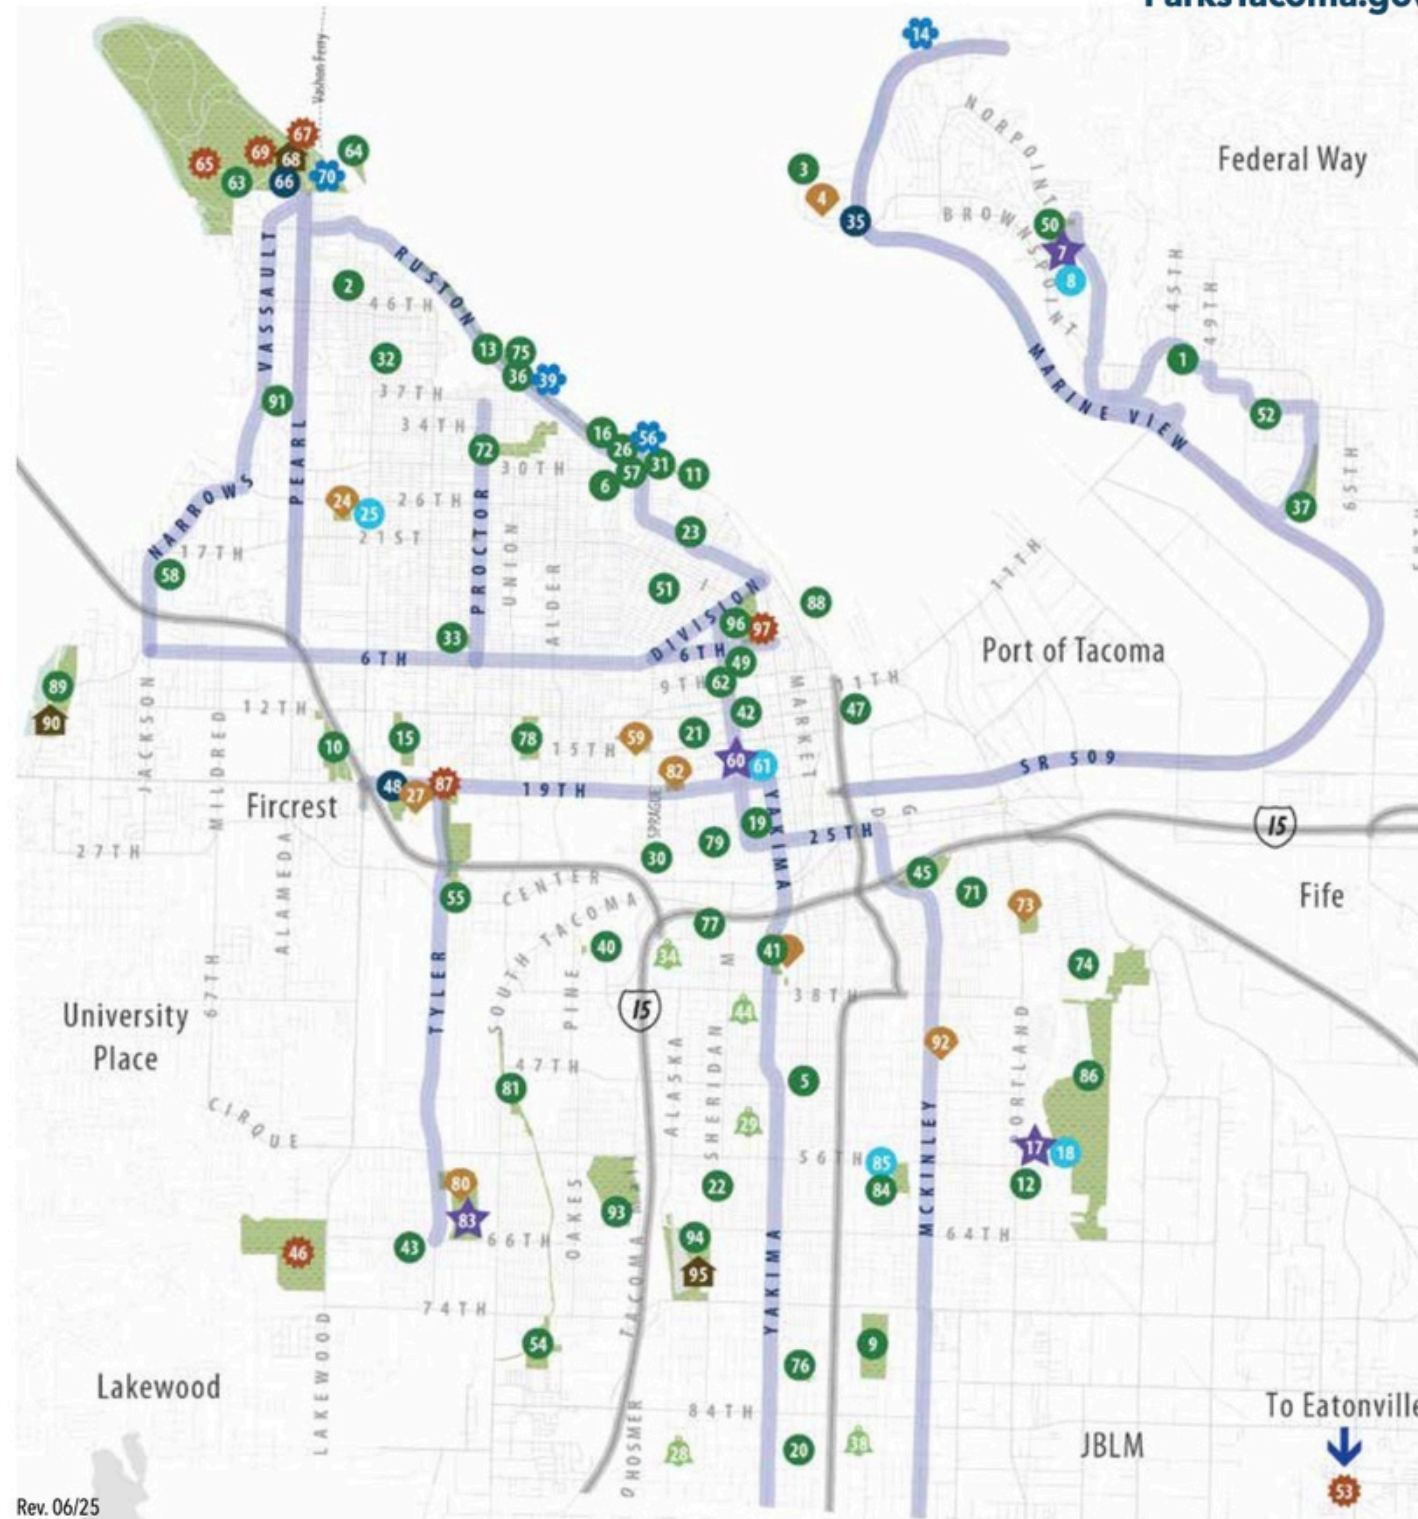

PARKS TACOMA

ParksTacoma.gov

Rev. 06/25

- | | | | |
|--|--|--|--|
| <ul style="list-style-type: none"> 1 Alderwood Park 2 Baltimore Park 3 Browns Point Lighthouse Park 4 Browns Point Playfield 5 Catherine Ushka's Gas Station Park 6 Catherine Ursich Park 7 Center at Norpoint 8 Norpoint Pool 9 Charlotte's Blueberry Park 10 China Lake Park 11 Chinese Reconciliation Park 12 Cloverdale Park 13 Cummings Park 14 Dash Point Park & Pier 15 DeLong Park 16 Dickman Mill Park 17 Eastside Community Center 18 Eastside Pool 19 Edna Travis Park 20 Fern Hill Park 21 Ferry Park 22 Frank Alling Park 23 Garfield Park 24 George B. Kandle Playfield 25 Kandle Pool 26 Hamilton Park 27 Heidelberg/Davis Park 28 Helen B. Stafford Community Schoolyard | <ul style="list-style-type: none"> 29 Horace Mann Community Schoolyard (Coming Soon) 30 Irving Park 31 Jack Hyde Park at Commencement Bay 32 Jane Clark Park 33 Jefferson Park 34 Jennie Reed Community Schoolyard 35 Jerry Meeker Memorial 36 Judge Jack Tanner Park 37 Julia's Gulch 38 Larchmont Community Schoolyard (Coming Soon) 39 Les Davis Pier 40 Lincoln Heights Park 41 Lincoln Park / Eldridge Playfield 42 Lots for Tots 43 Manitou Park 44 Marcus Whitman Community Schoolyard (Coming Soon) 45 McKinley Park 46 Meadow Park Golf Course 47 Melanie Jan LaPlant Dressel Park 48 Parks Tacoma Headquarters 49 Neighbors Park 50 Norpoint Park 51 North Slope Historic Park 52 Northeast Tacoma Playground 53 Northwest Trek Wildlife Park 54 Oak Tree Park | <ul style="list-style-type: none"> 55 Oakland Madrona Park 56 Old Town Dock 57 Old Town Park 58 Optimist Park 59 Peck Community Sports Park 60 People's Community Center 61 People's Pool 62 People's Park 63 Point Defiance Park 64 Dune Peninsula at Point Defiance Park 65 Fort Nisqually Living History Museum 66 Point Defiance Lodge 67 Point Defiance Marina 68 Point Defiance Pagoda 69 Point Defiance Zoo & Aquarium 70 Wilson Way Pedestrian Bridge 71 Portland Avenue Park 72 Puget Park 73 Rogers Playfield 74 Roosevelt Park 75 Ruston Way 76 Ryan's Park 77 Sawyer Tot Lot 78 Senator Rosa Franklin Park 79 Sheridan Park 80 South End Recreation & Adventure (SERA) Campus 81 South Park 82 Stanley Playfield | <ul style="list-style-type: none"> 83 STAR Center 84 Stewart Heights Park 85 Stewart Heights Pool 86 Swan Creek Park 87 Tacoma Nature Center 88 Thea's Park 89 Titlow Park 90 Titlow Lodge 91 Vassault Park 92 Verlo Playfield 93 Wapato Hills Park / Skip and Laura Vaughn Playground 94 Wapato Park 95 Wapato Park Pavilion 96 Wright Park 97 W.W. Seymour Botanical Conservatory |
|--|--|--|--|