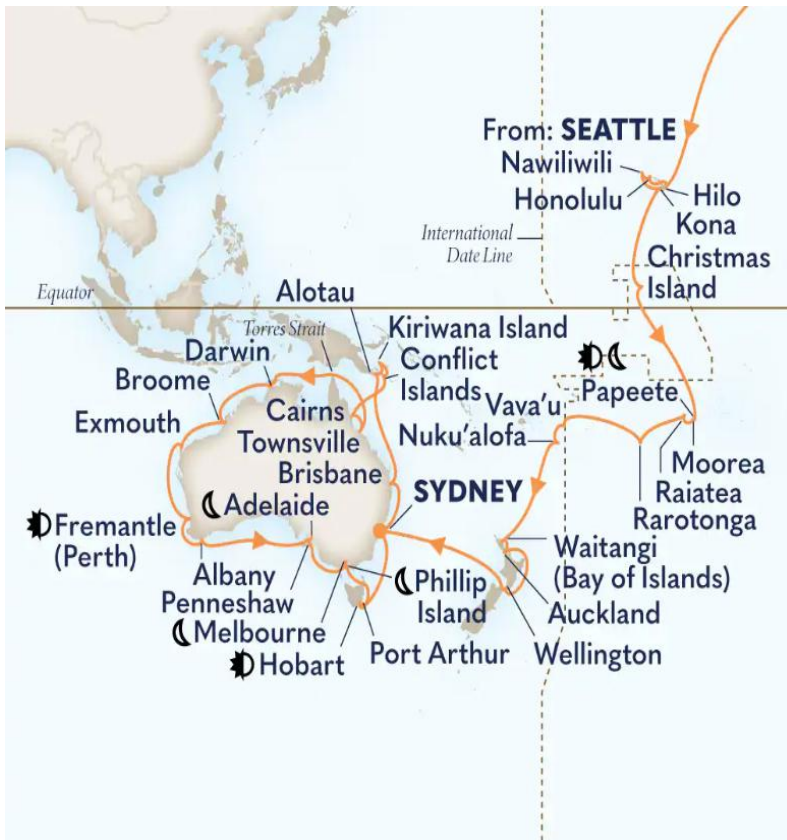

34 NIGHT LEGENDARY SOUTH PACIFIC CROSSING

ms Noordam
October 11, 2026

DATE	PORT	ARRIVE	DEPART
Sunday, October 11	Seattle, WA		5:00 pm
Monday, October 12	At Sea		
Tuesday, October 13	At Sea		
Wednesday, October 14	At Sea		
Thursday, October 15	At Sea		
Friday, October 16	At Sea		
Saturday, October 17	Hilo, Hawaii, HI	8:00 am	5:00 pm
Sunday, October 18	Honolulu, Oahu, HI	7:00 am	9:00 pm
Monday, October 19	Nawiliwili, Kauai, HI	8:00 am	4:00 pm
Tuesday, October 20	Kona, Hawaii, HI	8:00 am	5:00 pm
Wednesday, October 21	At Sea		
Thursday, October 22	Crossing International Dateline (Cruising)		
Saturday, October 24	Christmas Island, Kiribati	8:00 am	3:00 pm
Saturday, October 24	Crossing International Dateline (Cruising)		
Saturday, October 24	At Sea		
Sunday, October 25	At Sea		
Monday, October 26	Papeete, Tahiti	2:00 pm	
Tuesday, October 27	Papeete, Tahiti		11:00 pm
Wednesday, October 28	Moorea, Society Islands	7:00 am	5:00 pm
Thursday, October 29	Raiatea, Society Islands	7:00 am	5:00 pm
Friday, October 30	At Sea		
Saturday, October 31	Rarotonga, Cook Islands	8:00 am	5:00 pm
Sunday, November 1	At Sea		
Monday, November 2	Crossing International Dateline (Cruising)		
Wednesday, November 4	Vava'u, Tonga	8:00 am	5:00 pm
Thursday, November 5	Nuku'alofa, Tonga	8:00 am	5:00 pm
Friday, November 6	At Sea		
Saturday, November 7	At Sea		
Sunday, November 8	Bay of Islands, New Zealand	8:00 am	5:00 pm
Monday, November 9	Auckland, New Zealand	7:00 am	5:00 pm
Tuesday, November 10	At Sea		
Wednesday, November 11	Wellington, New Zealand	7:00 am	6:00 pm
Thursday, November 12	At Sea		
Friday, November 13	At Sea		
Saturday, November 14	At Sea		
Sunday, November 15	Sydney, Australia	7:00 am	

For more information, please contact your agent
1-844-84 SHIPS (1-844-847-4477)