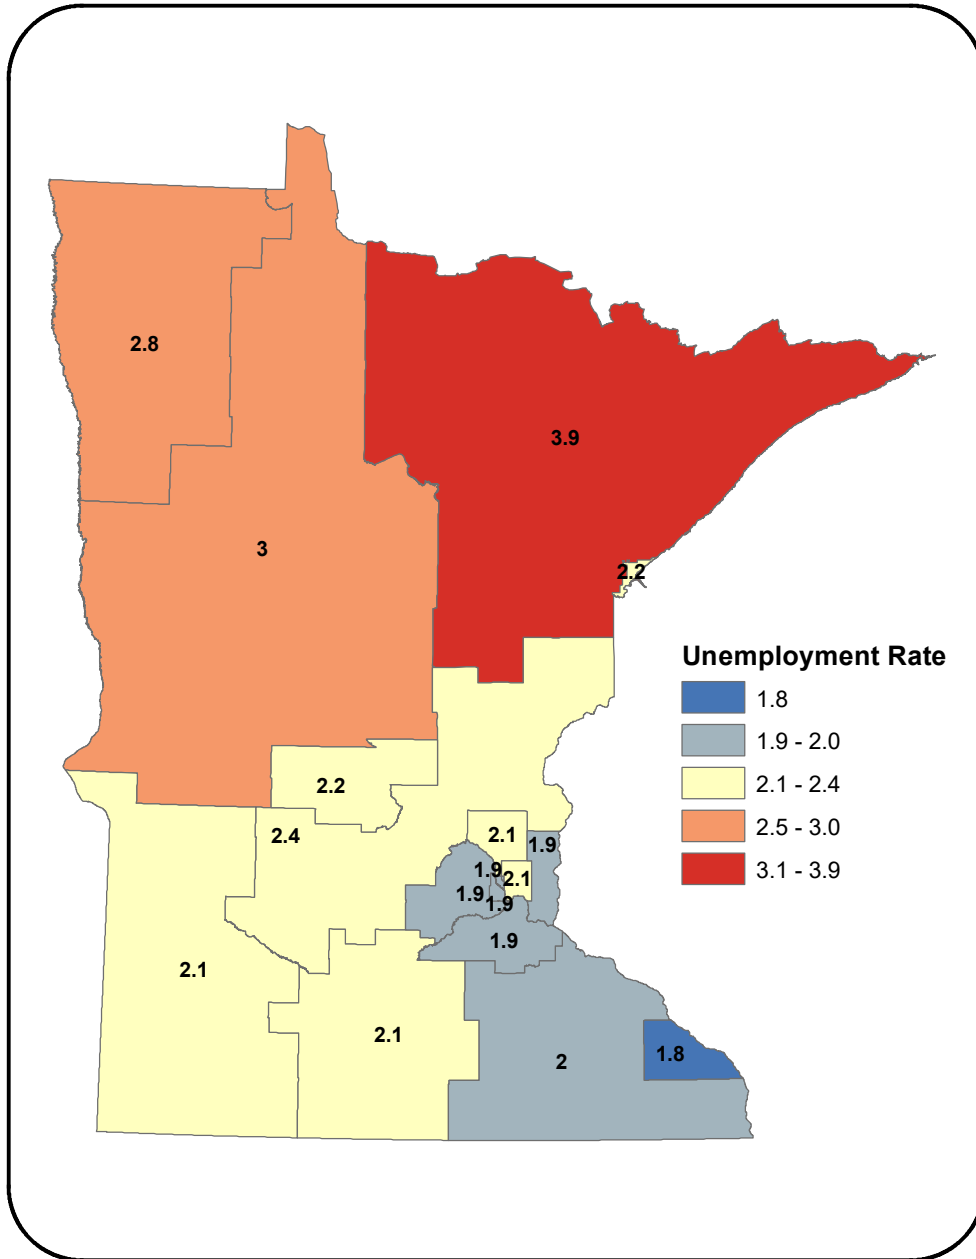

# Unemployment Rates in Workforce Service Areas and Counties, Nov 2018

State of Minnesota = 2.2% (not seasonally adjusted)

Source: MN DEED, LAUS  
 Prepared by DEED (ABR)  
 Dec 26, 2018