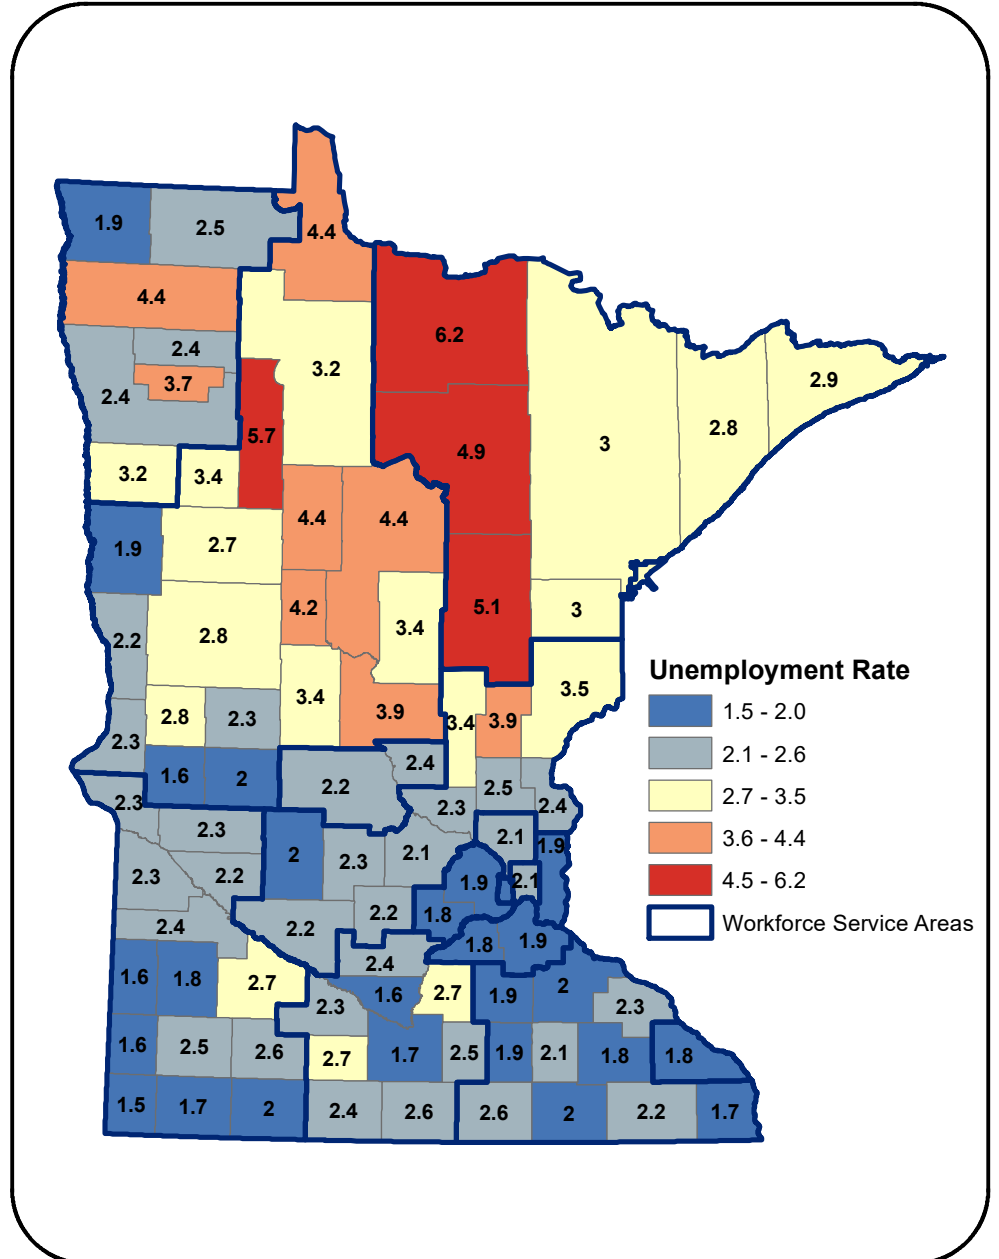

# Unemployment Rates in Workforce Service Areas and Counties, Nov 2018

State of Minnesota = 2.2% (not seasonally adjusted)

Source: MN DEED, LAUS  
 Prepared by DEED (ABR)  
 Dec 26, 2018