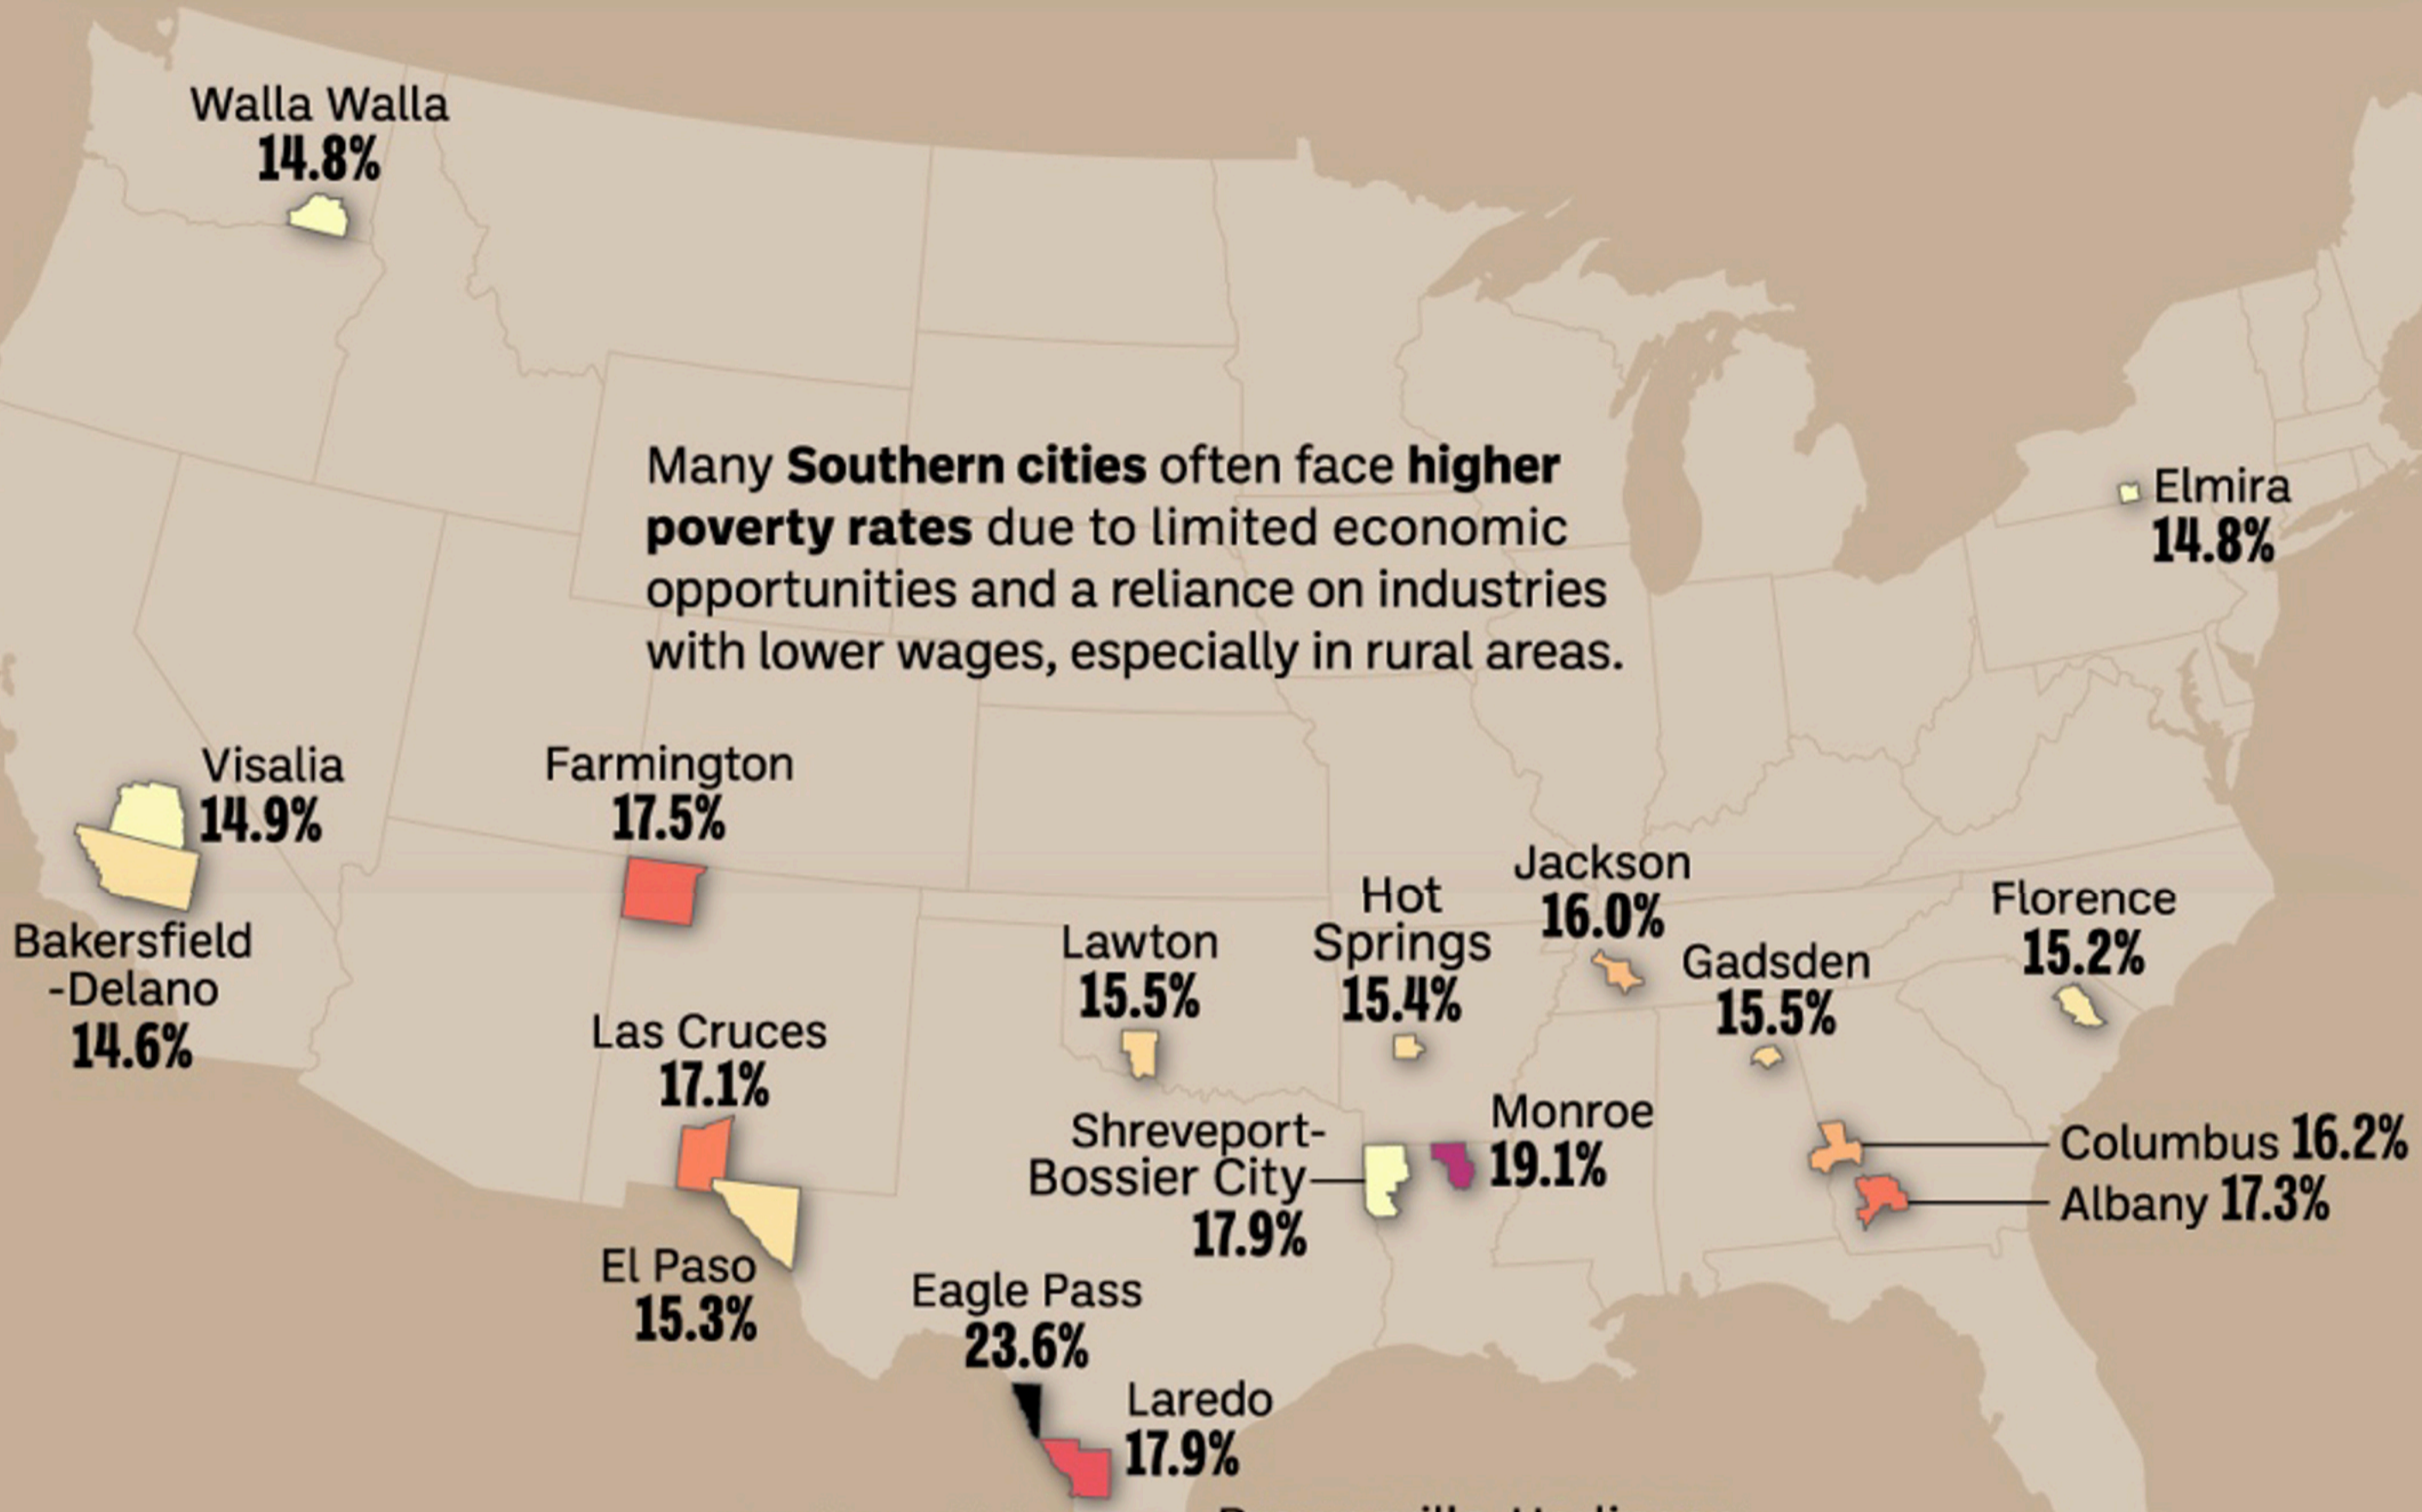

U.S. CITIES WITH HIGHEST SHARE OF

FAMILIES IN POVERTY

PERCENTAGE OF FAMILIES WHOSE INCOME IN THE PAST YEAR IS BELOW POVERTY LEVEL

14.8% Elmira, NY

Eagle Pass, TX **23.6%**

TOP 20 CITIES BY SHARE OF FAMILIES IN POVERTY

Source: U.S. Census Bureau
Data as of 2023.

Data for metropolitan statistical areas which consists of one or more counties that contain a city of 50,000 or more inhabitants, or contain a Census Bureau-defined urbanized area.