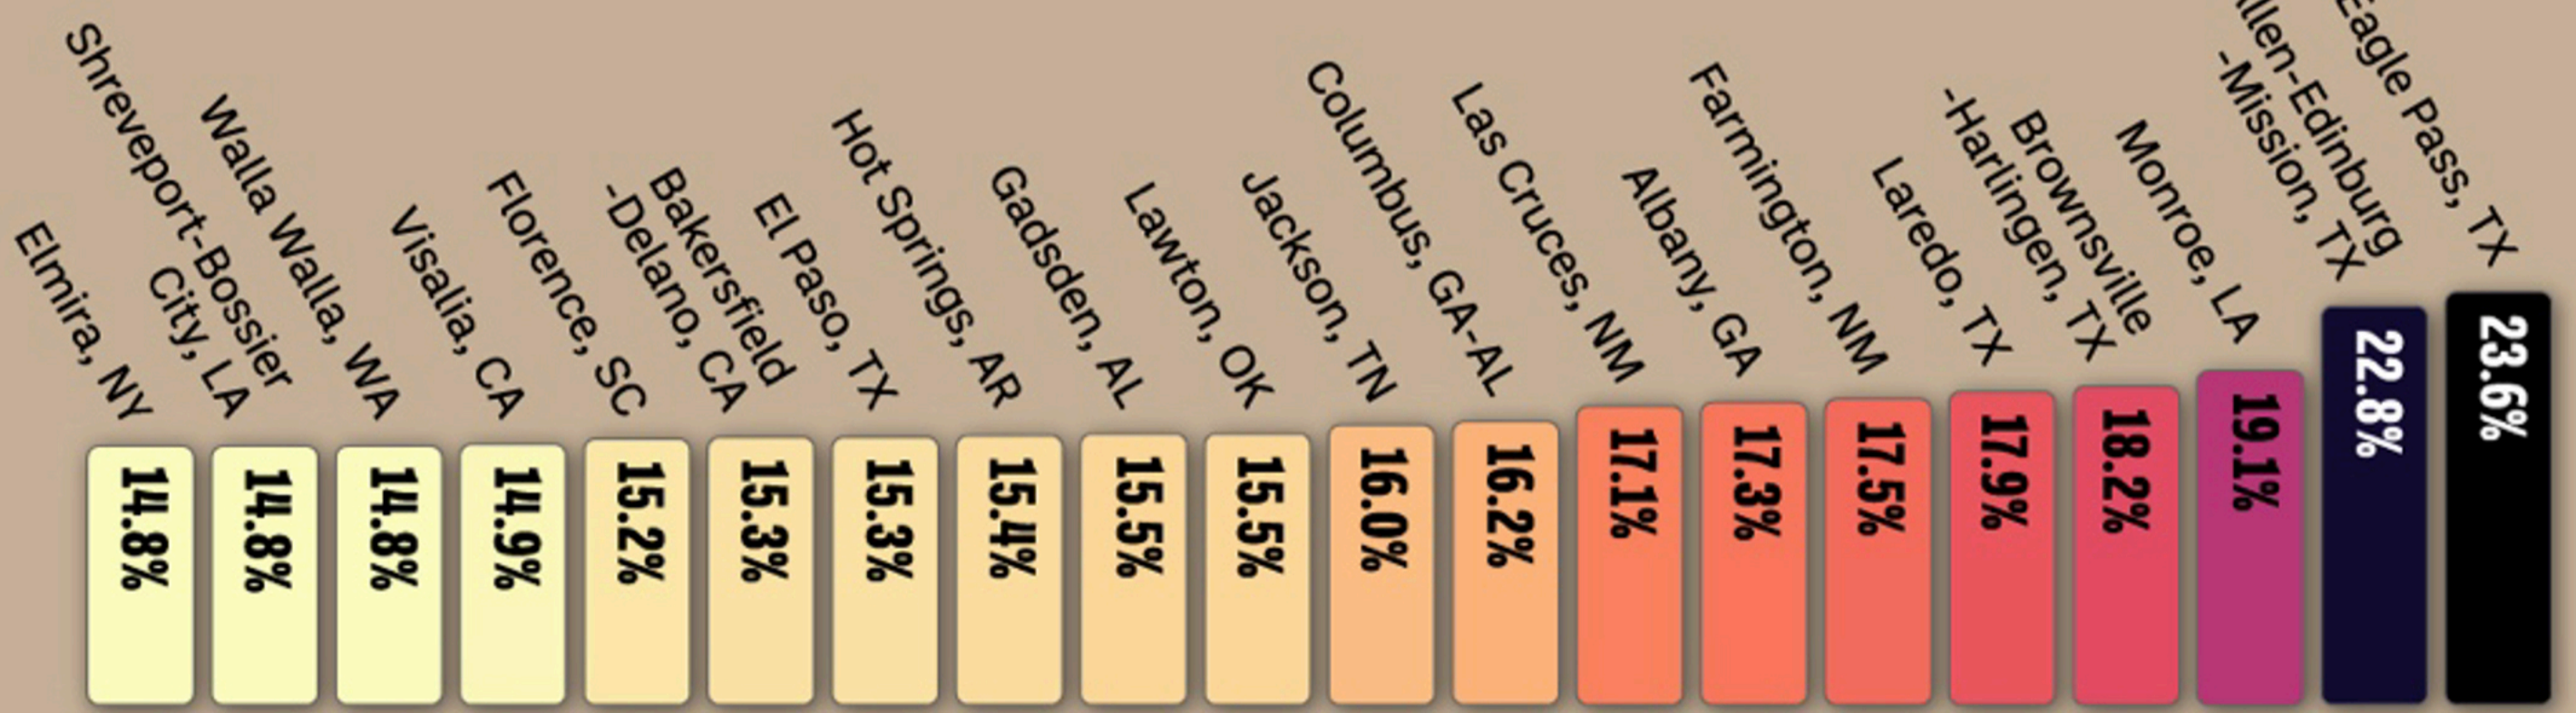

U.S. CITIES WITH HIGHEST SHARE OF

FAMILIES IN POVERTY

PERCENTAGE OF FAMILIES WHOSE INCOME IN THE PAST YEAR IS BELOW POVERTY LEVEL

14.8% Elmira, NY

Eagle Pass, TX **23.6%**

TOP 20 CITIES BY SHARE OF FAMILIES IN POVERTY

Source: U.S. Census Bureau
Data as of 2023.

Data for metropolitan statistical areas which consists of one or more counties that contain a city of 50,000 or more inhabitants, or contain a Census Bureau-defined urbanized area.