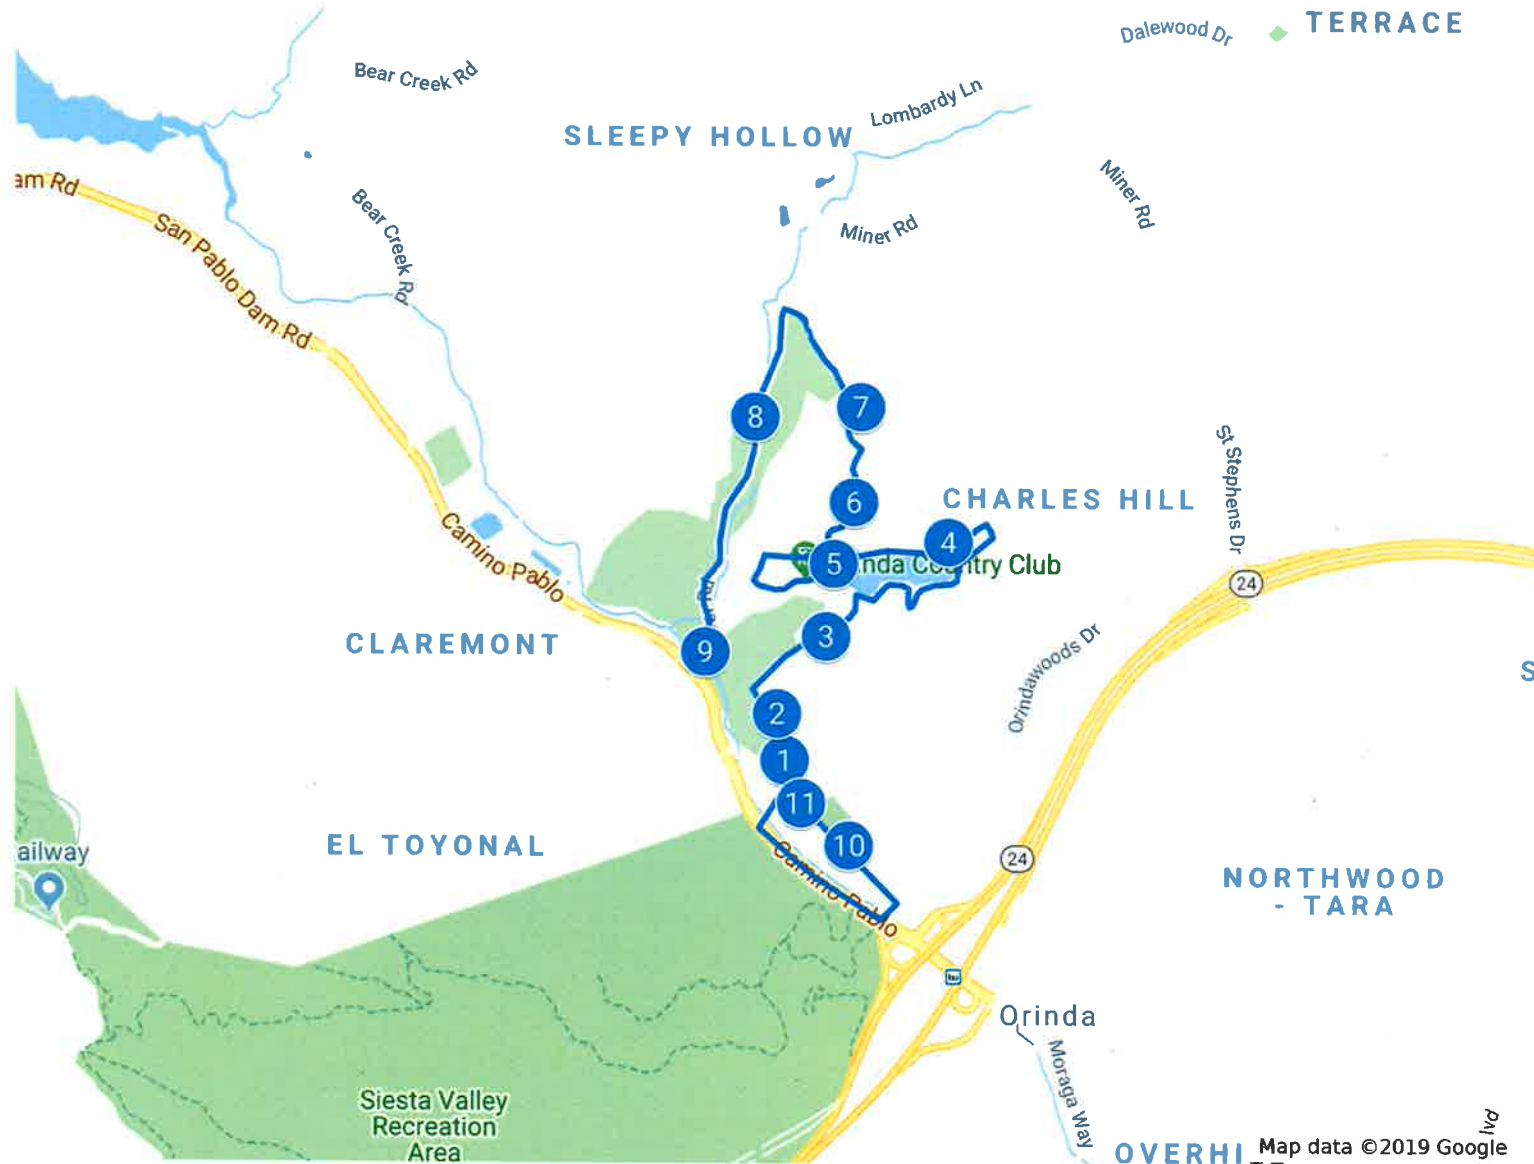

New OIS Route 12 AM

Route

All items

OIS Route 12 AM

- 1 Camino Sobrante @ La Plaza
- 2 24 Camino Sobrante
- 3 Camino Sobrante @ Mira Loma
- 4 228 Camino Sobrante
- 5 296 Camino Sobrante
- 6 Camino Sobrante @ Dos Posos
- 7 412/416 Camino Sobrante
- 8 Miner Rd. @ Camino Don Miguel
- 9 Miner @ Bridge
- 10 Orinda Library (CC Bus Stop)
- 11 Orinda Way @ Irwin Way

Times and routes are approximate and subject to change. Please have student at bus stop at least 5 minutes prior to scheduled bus arrival time. Late bus? Call First Student 925-926-0375