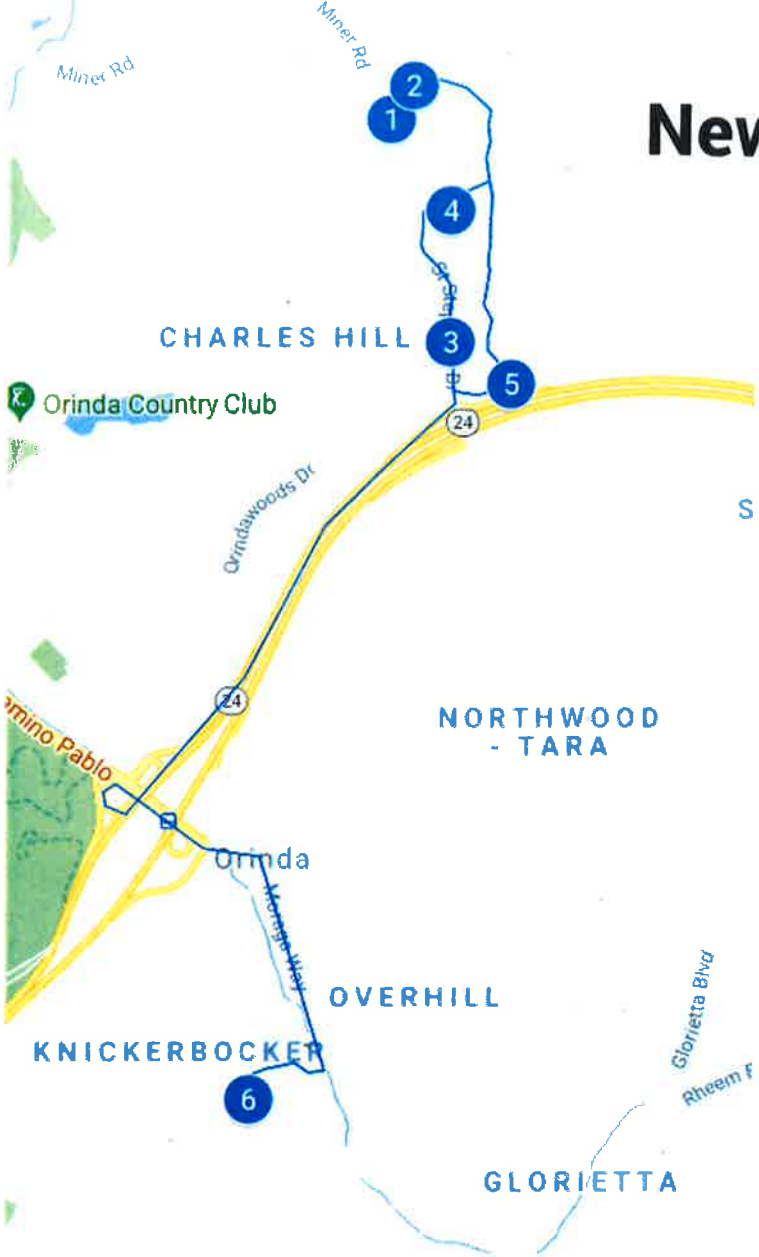

New OIS Route 13 AM

OIS Route 13 AM

- 1 7 Gardiner Ct.
- 2 1 Gardiner Ct.
- 3 St. Stephens @ Via Floreado
- 4 Via Las Cruces @ St. Stephens Church
- 5 Charles Hill @ El Nido Ranch Rd.
- 6 102 Oak Rd.