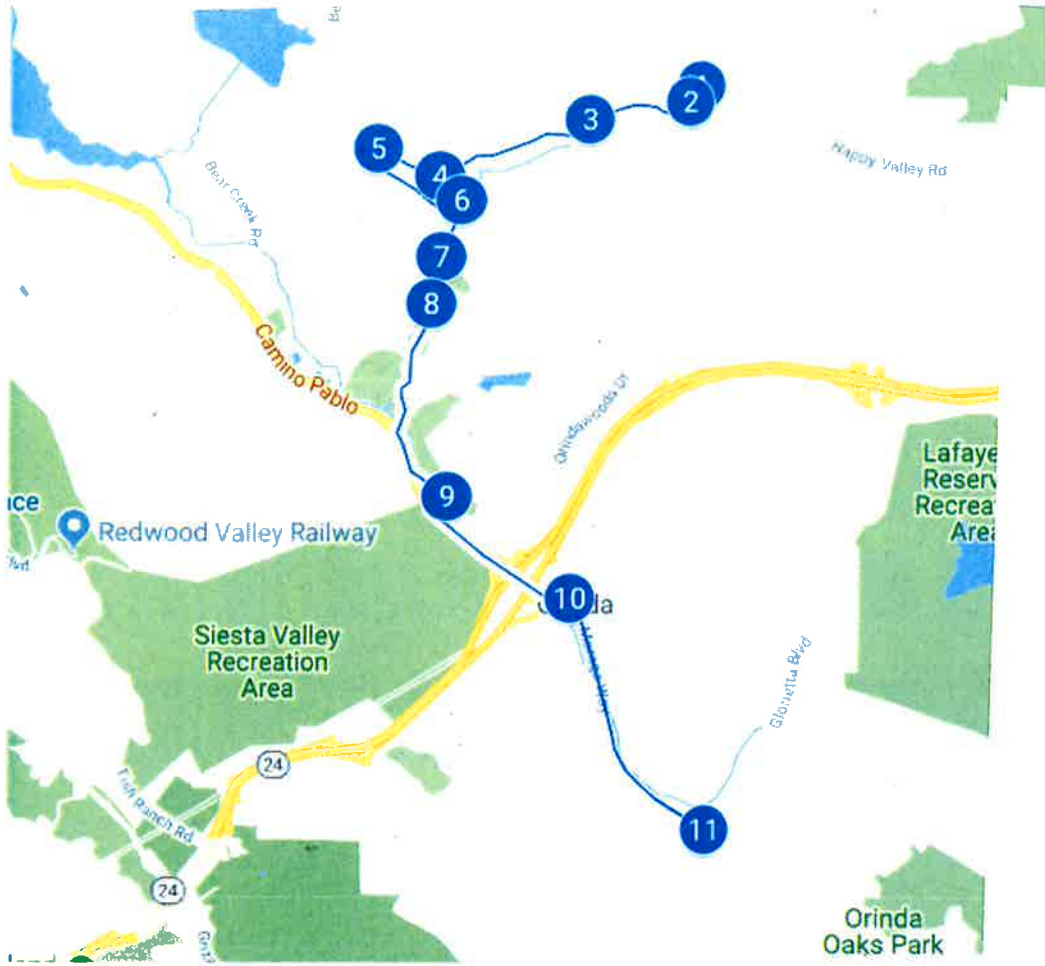

NEW Miramonte Route 17 AM ONLY

MIR Route 17 AM

- 1 Dalewood @ Fallen Leaf
- 2 Dalewood @ Sundown
- 3 185 Lombardy
- 4 Sleepy Hollow @ Tarry
- 5 Sleepy Hollow @ Ichabod
- 6 Sleepy Hollow @ Lombardy
- 7 393 Miner Rd.
- 8 Miner Rd. @ Camino Don Miguel
- 9 Orinda Way @ Camino Sobrante (Safeway)
- 10 80 Moraga Way (Wells Fargo Bank)
- 11 Moraga Way @ Casa Vieja