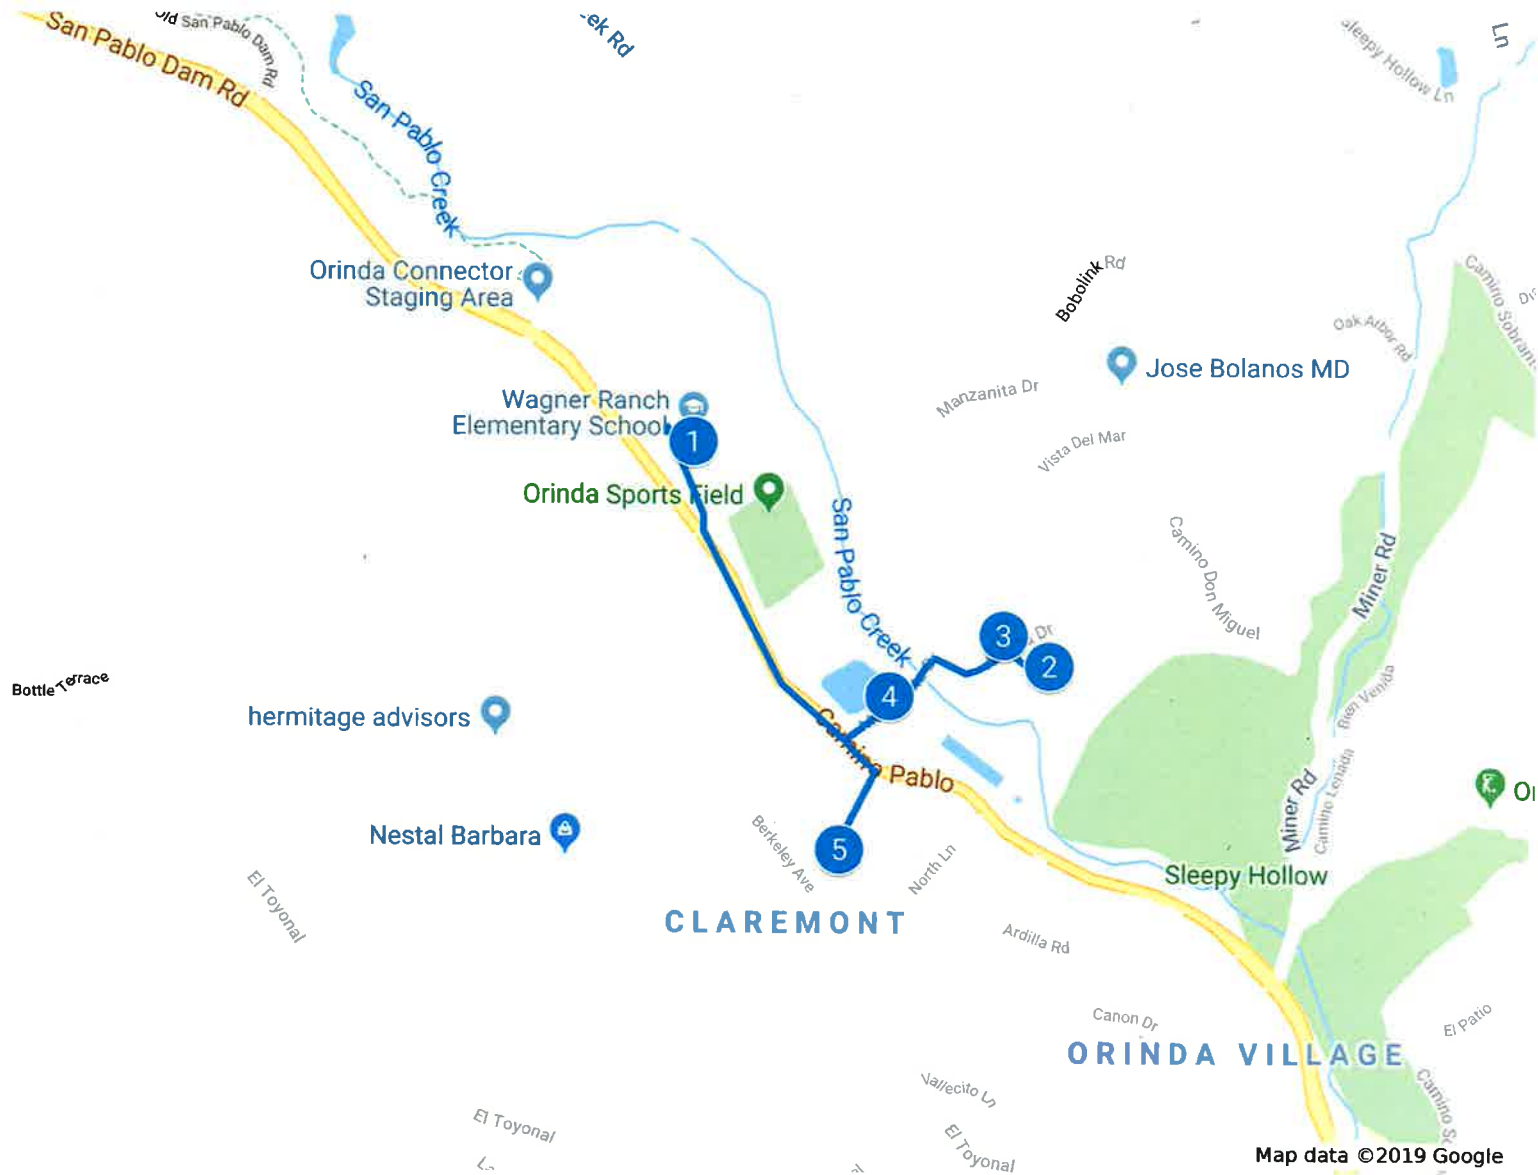

# NEW OIS Route 11 AM

## Route

 All items

## OIS Route 11 AM

-  **Wagner Ranch Bus Circle**
-  **11 Hacienda Cir.**
-  **25 Acacia**
-  **Manzanita Dr., 94563**
- 

Claremont Ave. @ California Ave.

Times and routes are approximate and subject to change. Please have student at bus stop at least 5 minutes prior to scheduled bus arrival time. Late Bus - Call First Student at 925-926-0375

Map data ©2019 Google