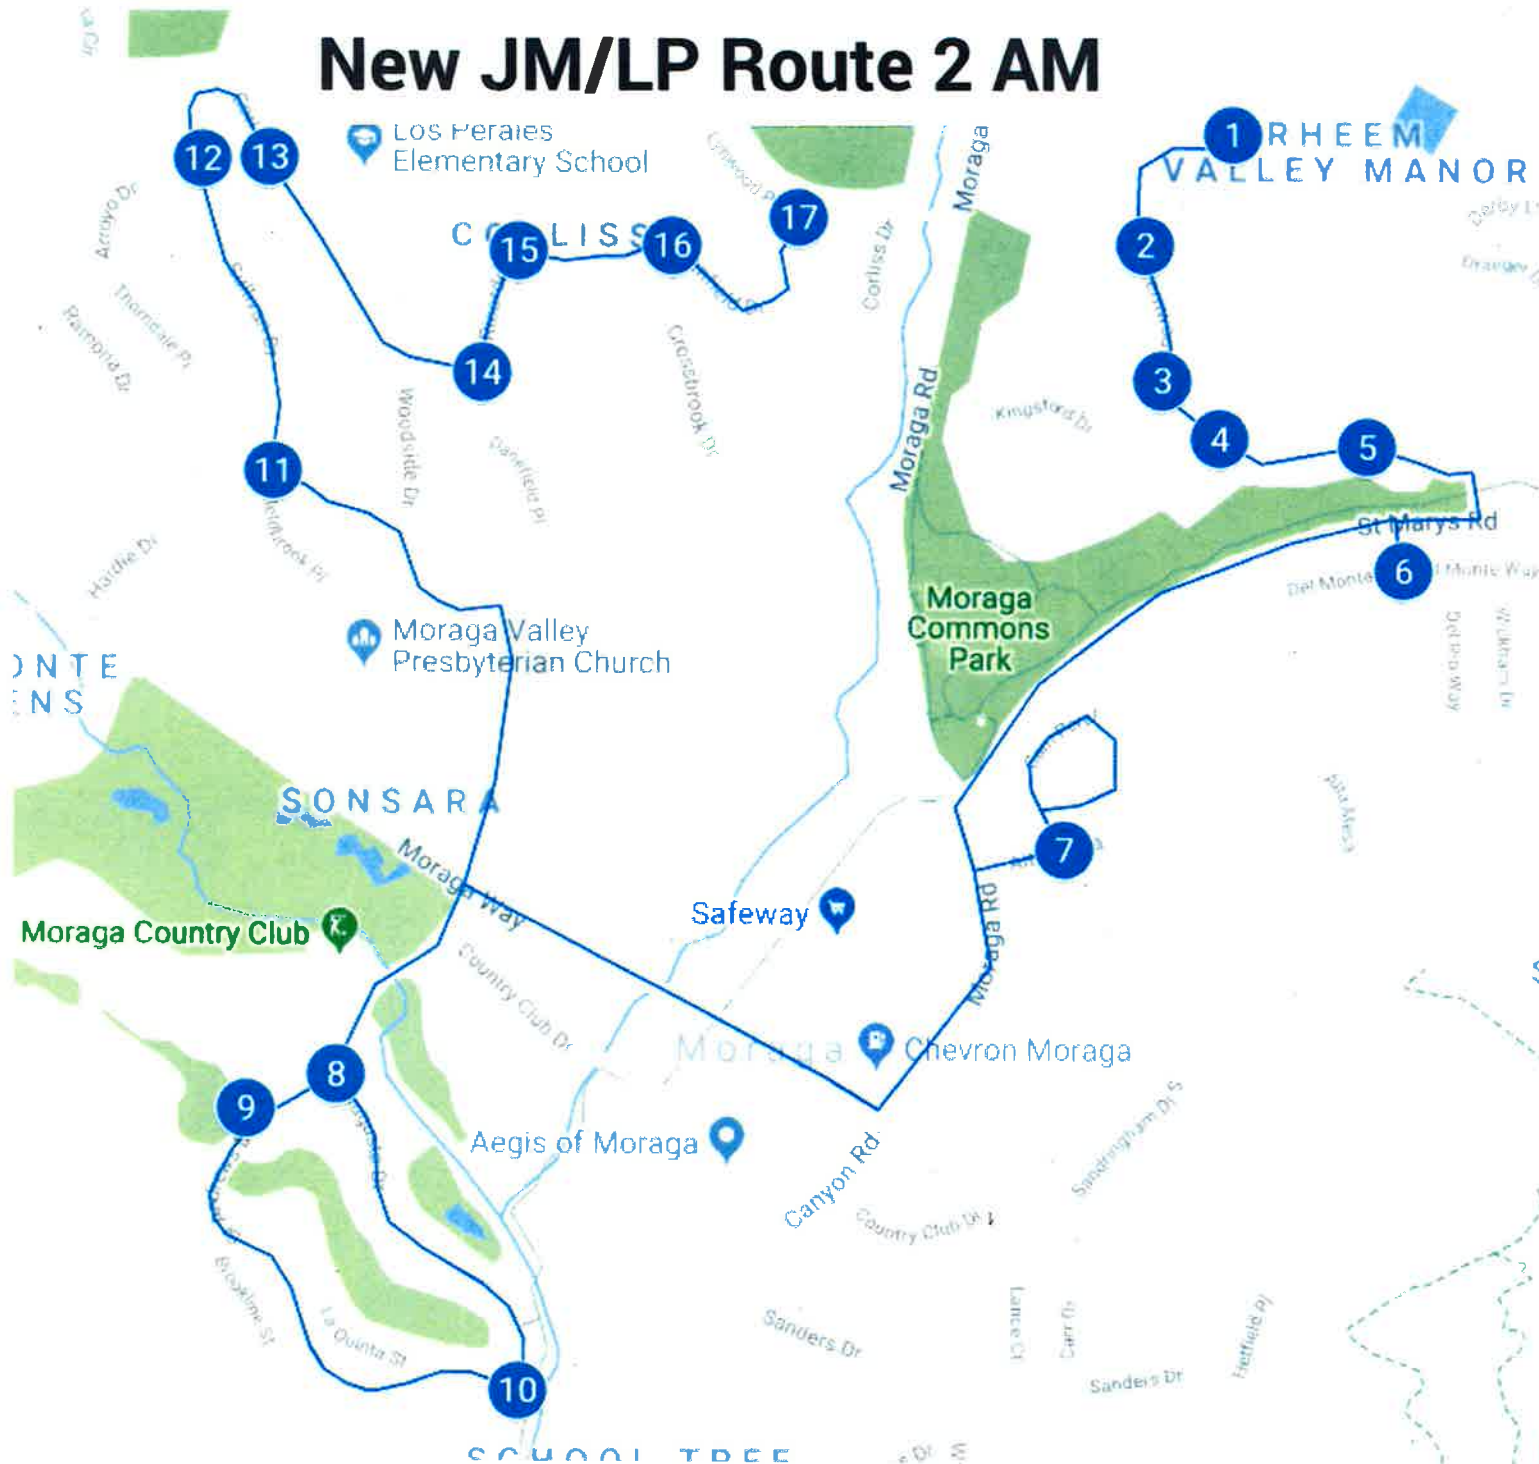

New JM/LP Route 2 AM

- 1 479 Fernwood
- 2 Fernwood @ Willowsprings
- 3 Fernwood @ Belfair Place
- 4 Fernwood @ Bedford/Alderbrook
- 5 Fernwood @ Newberry
- 6 Carter @ Del Monte
- 7 Alta Mesa @ Camino Peral
- 8 St. Andrews @ Augusta, 94556
- 9 1746 St. Andrews
- 10 St. Andrews @ Augusta, 94556
- 11 Hardie @ Sullivan, 94556
- 12 Sullivan @ Arroyo, 94556
- 13 Corliss @ Wakefield (x-walk)
- 14 Corliss @ Camino Ricardo
- 15 Camino Ricardo @ Greenfield
- 16 Greenfield @ Crossbrook
- 17 Greenfield @ Lynwood, 94556