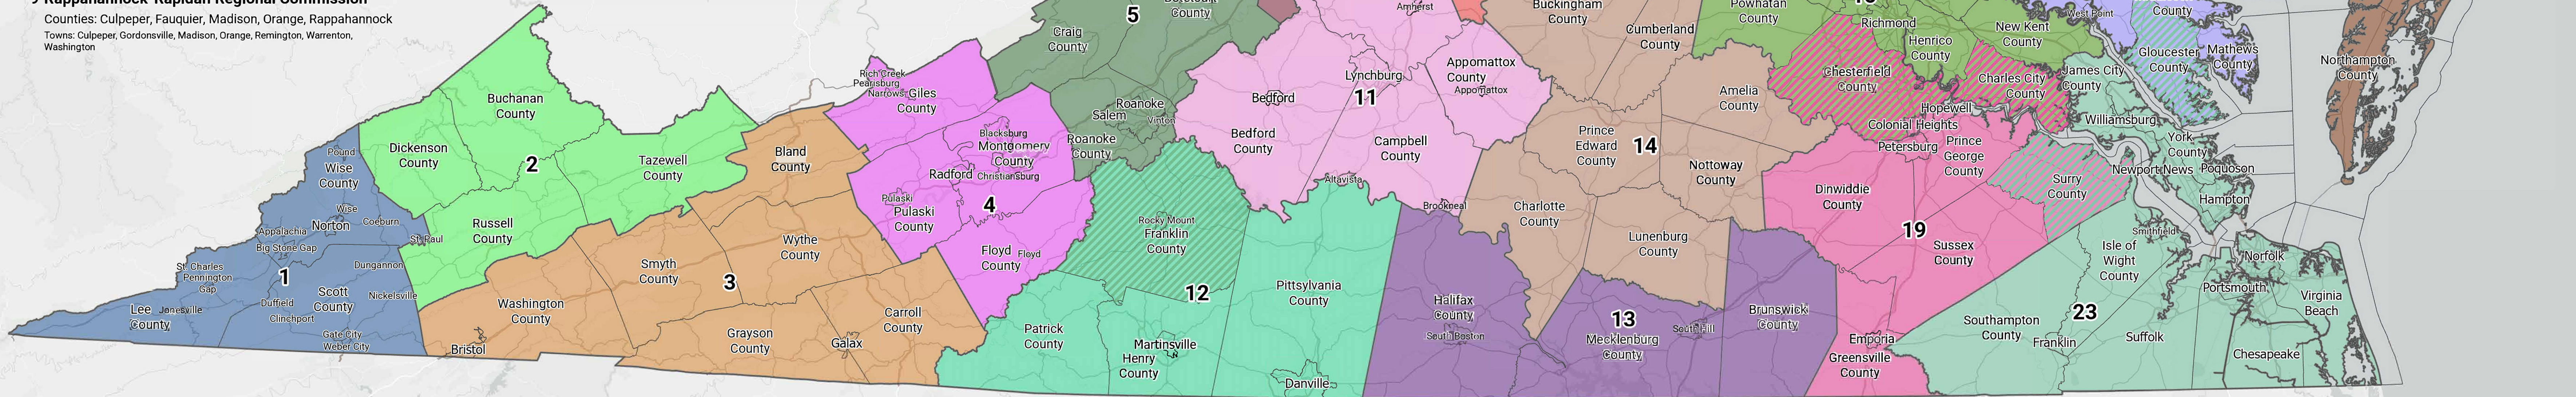

23 Hampton Roads Planning District Commission

Counties: Gloucester*, Isle of Wight, James City, Southampton, Surry*, York
Cities: Chesapeake, Franklin, Hampton, Newport News, Norfolk, Poquoson, Portsmouth, Suffolk, Virginia Beach, Williamsburg
Town: Smithfield

Note: Charles City County and Chesterfield County are members of both PlanRVA and the Crater PDC. Franklin County and Rocky Mount are members of both the Roanoke Valley-Alleghany RC and the West Piedmont PDC. Gloucester County is a member of both the Hampton Roads PDC and the Middle Peninsula PDC. Surry County is a member of both the Crater PDC and the Hampton Roads PDC.