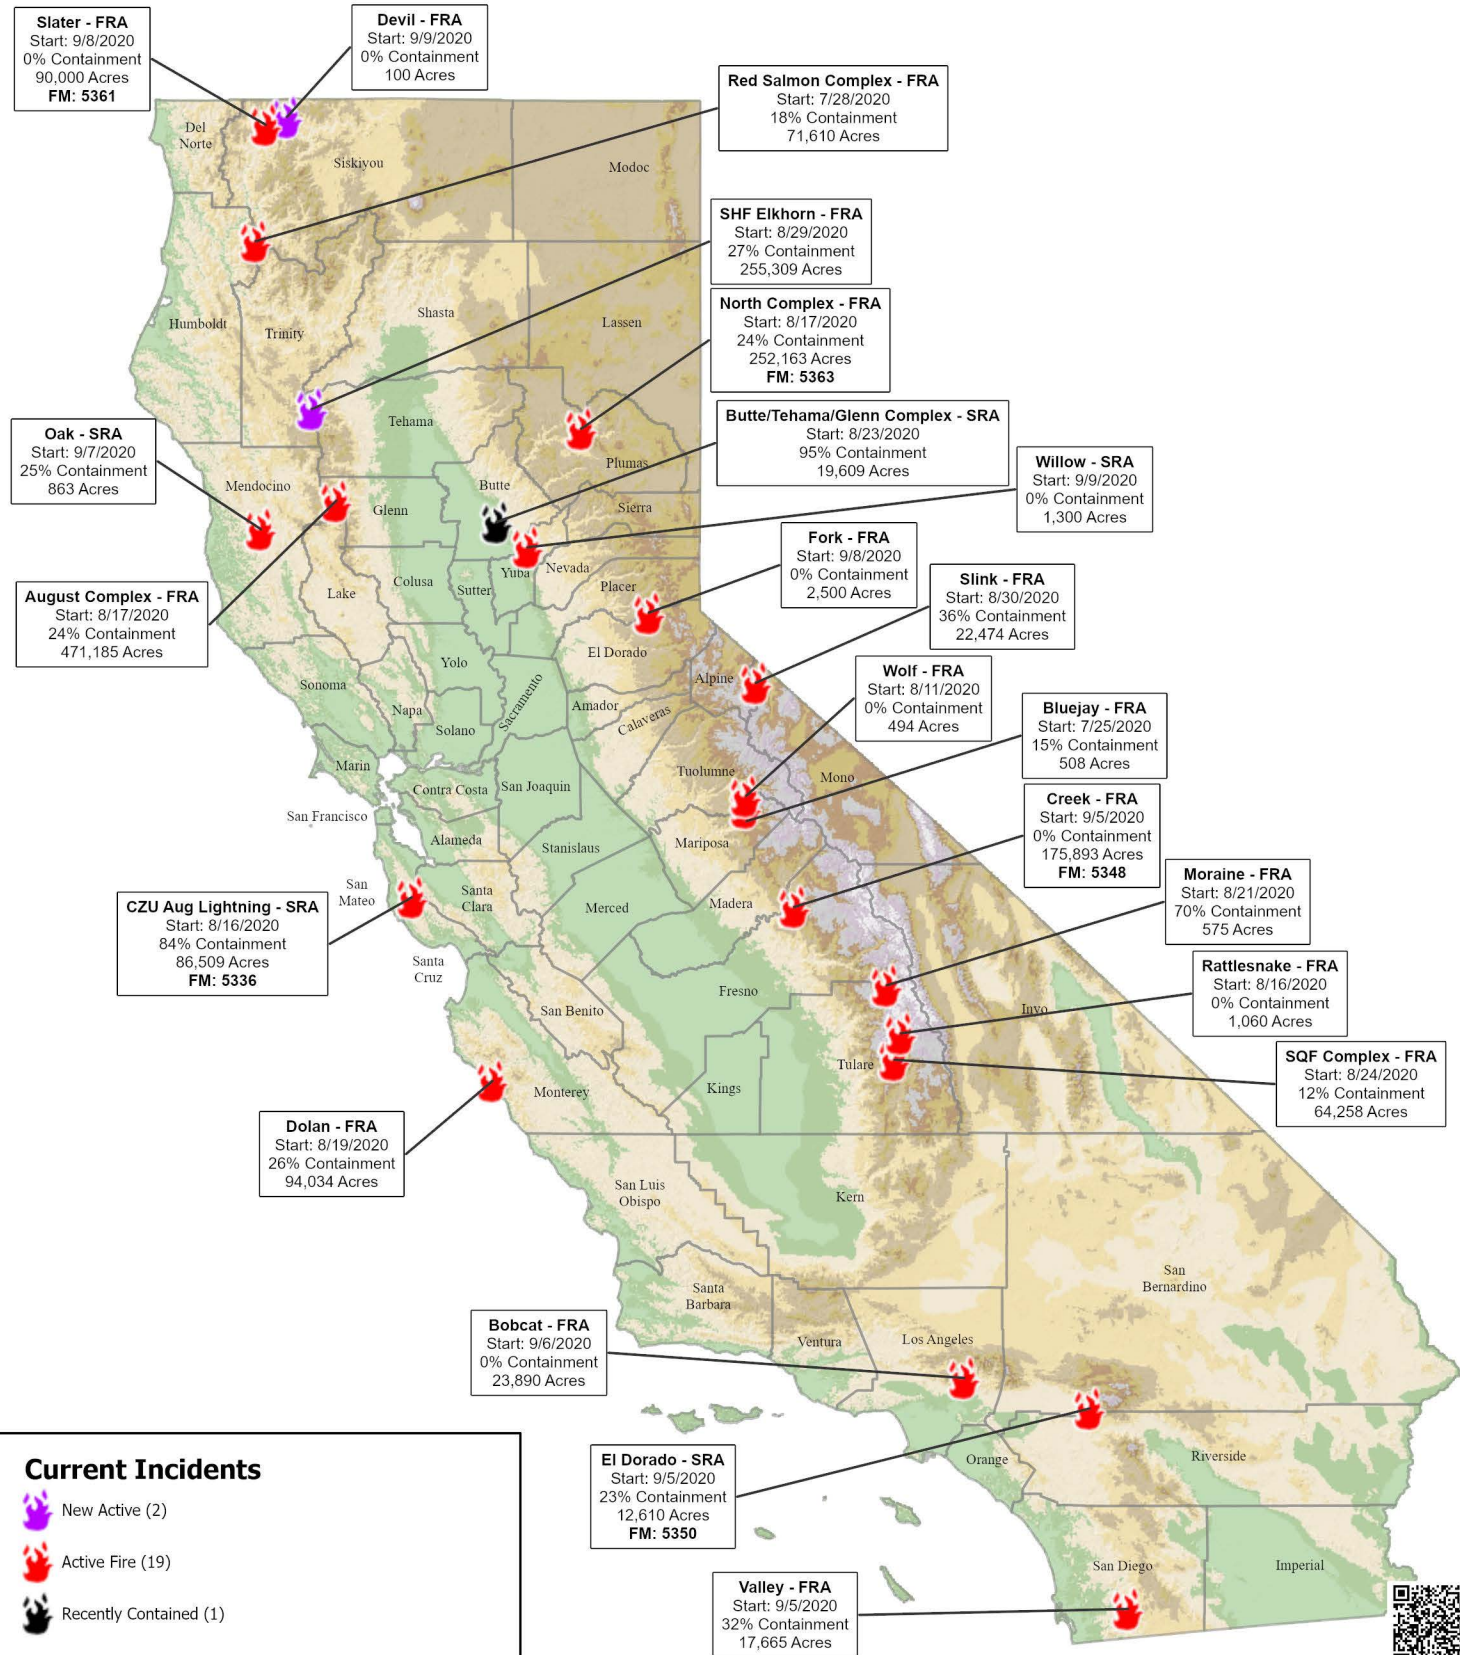

# Current Wildland Fires

## as of September 10 2020 - 0800 Hours

### Current Incidents

- New Active (2)
- Active Fire (19)
- Recently Contained (1)

**LRA** - Local Responsibility Area  
**SRA** - State Responsibility Area  
**FRA** - Federal Responsibility Area

QR Code