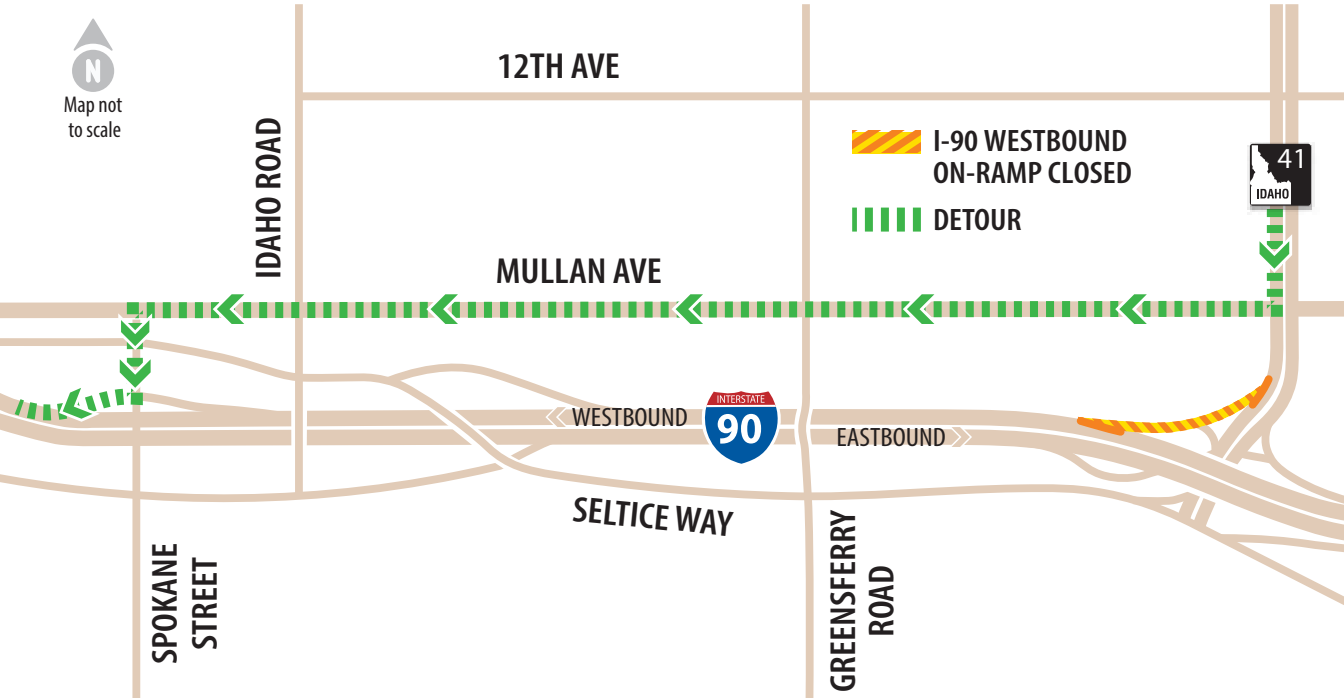

I-90, WASHINGTON STATE LINE TO COEUR d' ALENE

State Highway 41 Interchange

VISIT itd.idaho.gov/project/i-90-sh-41-interchange

CALL 208-783-4190

EMAIL info@i90corridor.com