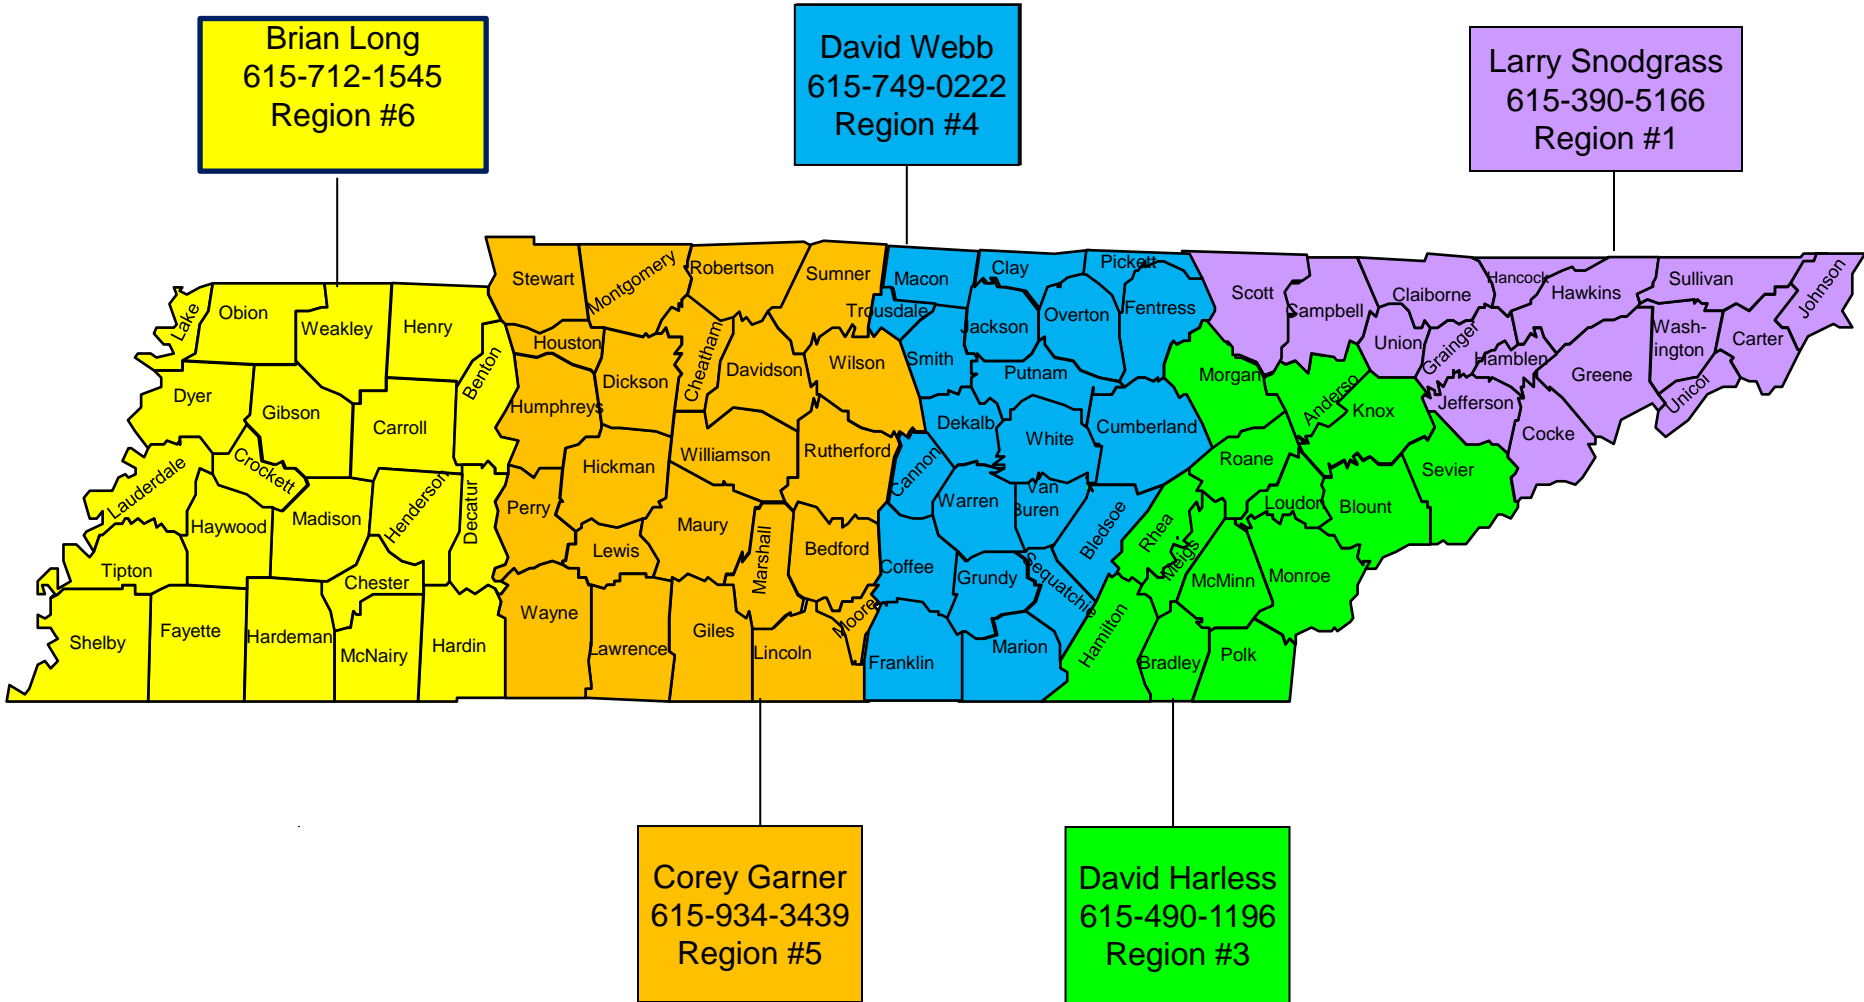

# MANUFACTURED HOUSING INSTALLATION INSPECTORS

Effective May 26, 2020