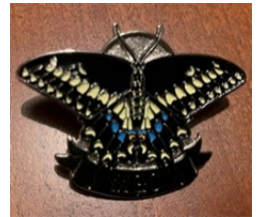

### NEW! Michigan Garden Club Lapel Pin

This beautiful Michigan Garden Club pin illustrates the new MGC logo with its “state of Michigan, waters, and apple bloom”. Awarding the MGC Logo Lapel pin to new members extends a welcome from your club and shows recognition of your club’s affiliation with Michigan Garden Club. Wear it proudly to garden functions to signify a commitment to your club, district and state organization. **Coming soon!**

### Black Swallowtail Pin

The MGC Black Swallowtail Butterfly project is a legislative plan to designate the Black Swallowtail Butterfly as the state butterfly of Michigan. The Black Swallowtail pin is a wonderful way to help promote HB4159, the Black Swallowtail Bill, as it is a great attention getter. [Order Form](#)

## Native Plants Patch

The Native Plants Patch depicts the Dwarf Iris native plant found only in northern Michigan. The Patch is 3" in diameter with an iron on backing. Clubs are encouraged to hold an educational program on native plants.