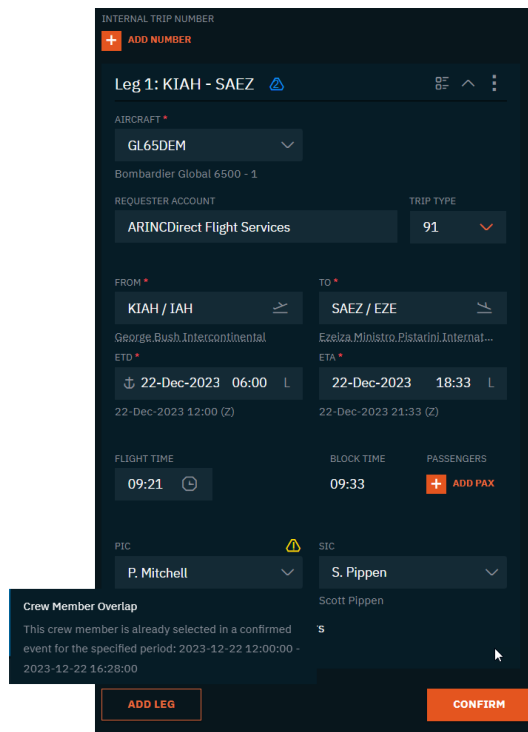

# 1. Calendar Exchange Enhancements

A new setting has been added that allows you to turn alerts on or off. When notifications are turned off the Alerts button in the left side toolbar will be hidden.

Within the Trip Builder, as legs are created you will now receive a warning when a crewmember is already scheduled for another leg or activity. Additionally, an internal trip number, up to 10 characters, may be added at the top of the Trip Builder window.

## 2. Tasks and Services Enhancements

Several improvements have been made to the Tasks and Services feature within Calendar Exchange and Timeline Manager.

Departure and Arrival leg details are now displayed at the top of the Tasks and Services window. Selecting the Airport name hyperlink will take you to the airport details for the selected airport.

Tasks and Services - 22 Dec 2023 - 06:00 KIAH - SAEZ 18:33 (L)

DEPARTURE [George Bush Intercontinental](#) EXPAND ALL ARRIVAL [Ezeiza Ministro Pistarini International Airport](#) EXPAND ALL

By default, all tasks and services will be collapsed for easier viewing of task statuses. Task statuses are displayed next to the service type.