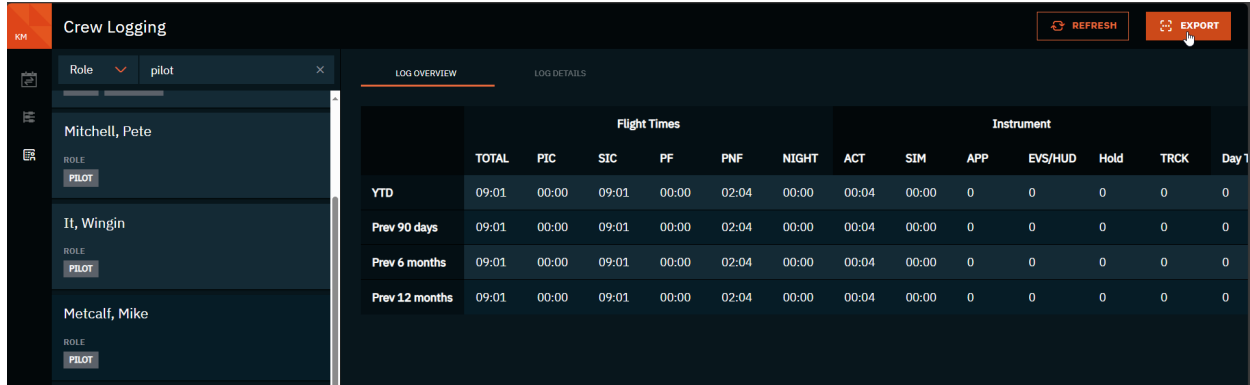

3. Flight Logging Enhancements

Within Crew Logging, you may now export a selected crew member's flight log overview and details into a PDF document.

When you select Export, the PDF document will download automatically onto your device. The report will be displayed in the below format.

Metcalf, Mike

PILOT

LOG OVERVIEW

	Flight Times							Instrument					Landings			
	Total	PIC	SIC	PF	PNF	NIGHT	ACT	SIM	APP	EVS/HUD	Hold	TRCK	Day TO	Day LND	Night TO	Night LND
YTD	541	0	541	0	124	0	4	0	0	0	0	0	0	0	0	0
Prev 90 days	541	0	541	0	124	0	4	0	0	0	0	0	0	0	0	0
Prev 6 months	541	0	541	0	124	0	4	0	0	0	0	0	0	0	0	0
Prev 12 months	541	0	541	0	124	0	4	0	0	0	0	0	0	0	0	0

LOG DETAIL

DATE	TYPE	DEPT	ARR	Flight Times							Instrument					Landings			
				Total	PIC	SIC	PF	PNF	NIGHT	ACT	SIM	APP	EVS/HUD	Hold	TRCK	Day TO	Day LND	Night TO	Night LND
2023-12-07 16:12:00	Dassault Falcon 2000EX	KBNA	KDAL	186	0	186	0	0	0	0	0	0	0	0	0	0	0	0	0
2023-12-06 12:23:00	Dassault Falcon 900	KMQY	KBFI	156	0	156	0	0	0	0	0	0	0	0	0	0	0	0	0
2023-12-03 14:31:00	Gulfstream G280	KBWI	KDAL	0	0	0	0	0	0	0	0	0	0	0	0	0	0	0	0
2023-12-01 12:41:00	Gulfstream G280	KBWI	KDAL	180	0	180	0	0	0	0	0	0	0	0	0	0	0	0	0
2023-11-08 15:00:00	Gulfstream G280	KIAH	KLAS	0	0	0	0	0	0	0	0	0	0	0	0	0	0	0	0
2023-10-31 18:00:00	Dassault Falcon 900	KBNA	KEYW	4	0	4	0	4	0	4	0	0	0	0	0	0	0	0	0
2023-10-31 14:05:00	Gulfstream G280	KIAH	KLAS	15	0	15	0	120	0	0	0	0	0	0	0	0	0	0	0

As always, we encourage your feedback. If you have any questions or concerns, please contact us at 1-866-321-6060 (International: +1 410-266-2266) or email flightops@arinc.com.