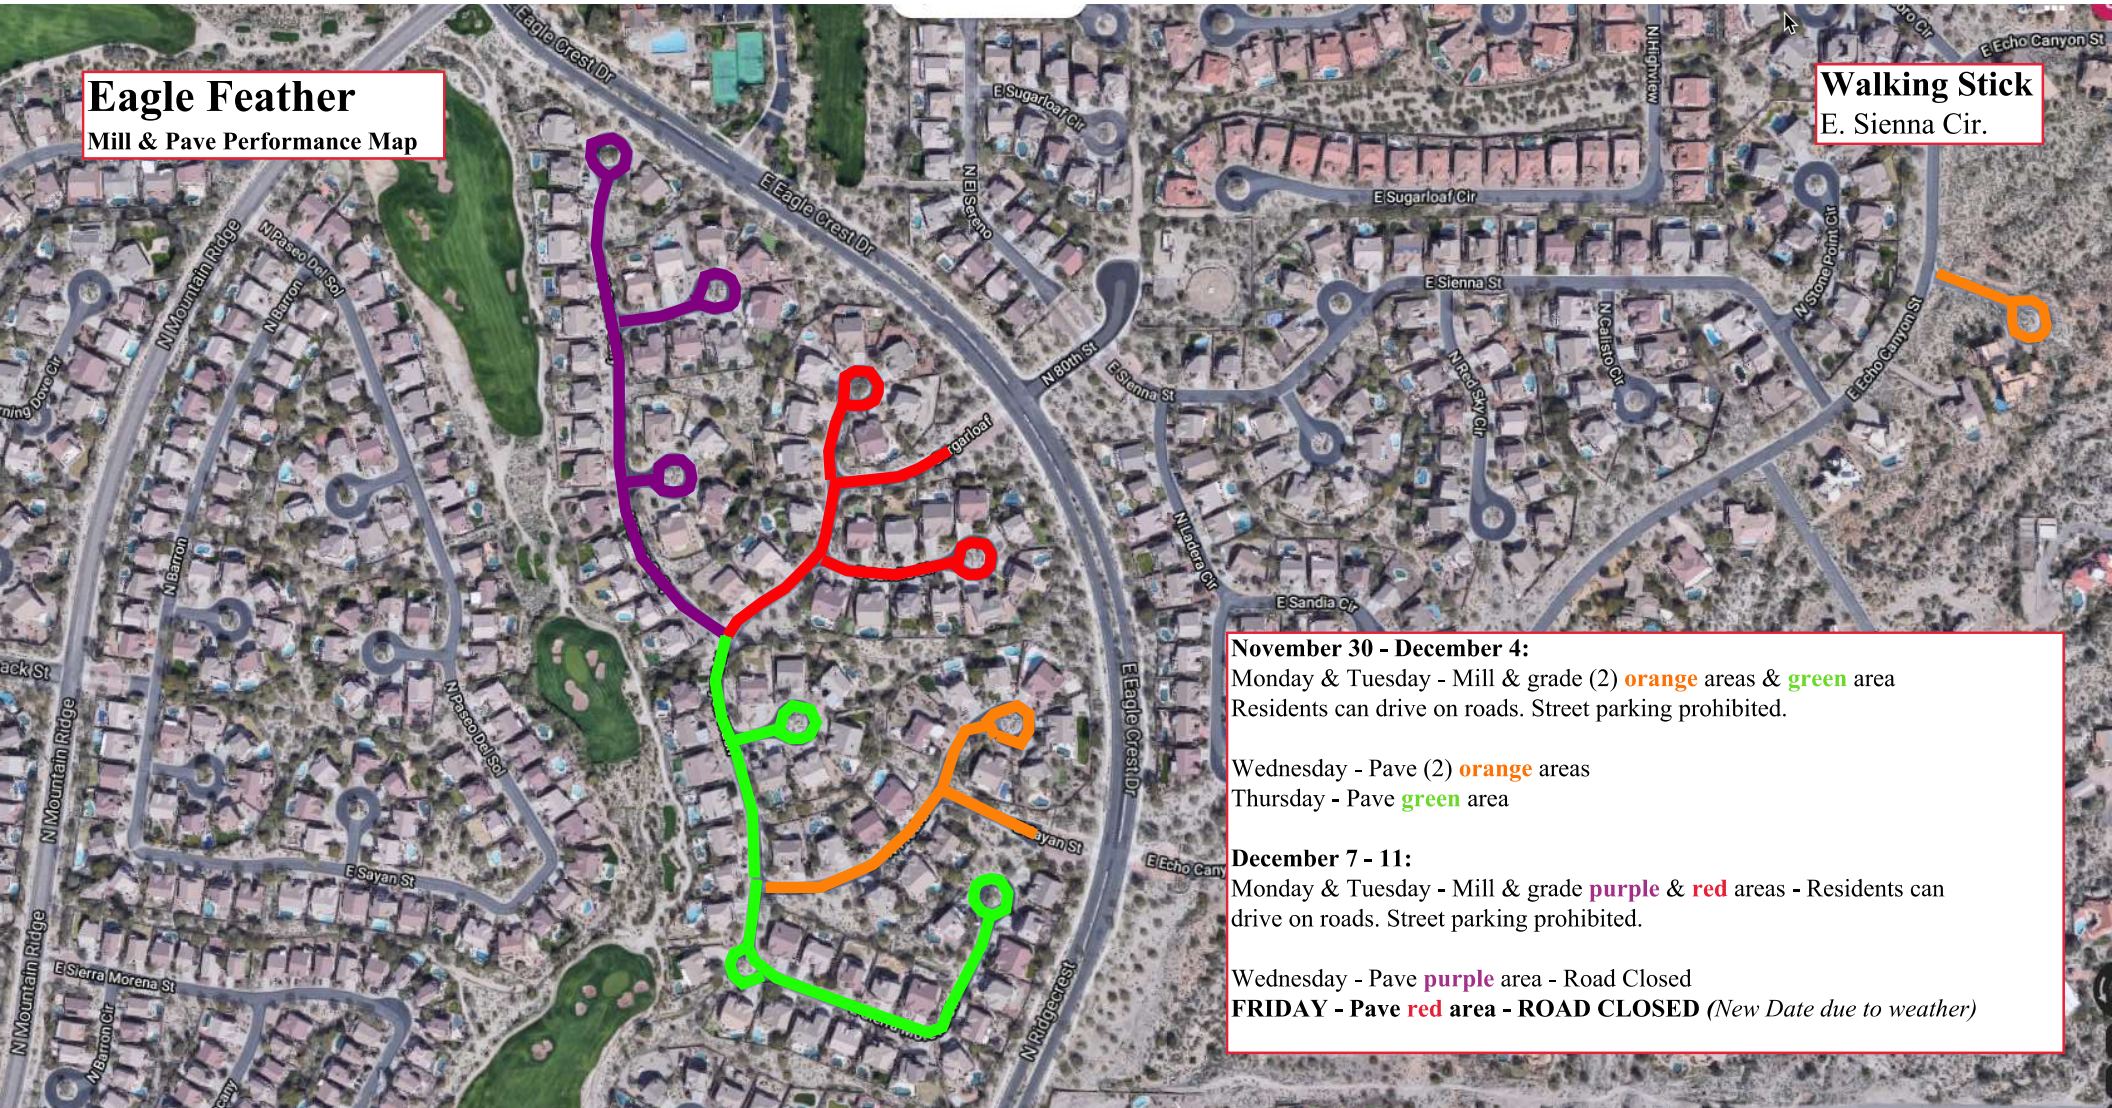

Eagle Feather

Mill & Pave Performance Map

Walking Stick

E. Sienna Cir.

November 30 - December 4:

Monday & Tuesday - Mill & grade (2) **orange** areas & **green** area
Residents can drive on roads. Street parking prohibited.

Wednesday - Pave (2) **orange** areas

Thursday - Pave **green** area

December 7 - 11:

Monday & Tuesday - Mill & grade **purple** & **red** areas - Residents can drive on roads. Street parking prohibited.

Wednesday - Pave **purple** area - Road Closed

FRIDAY - Pave red area - ROAD CLOSED (New Date due to weather)