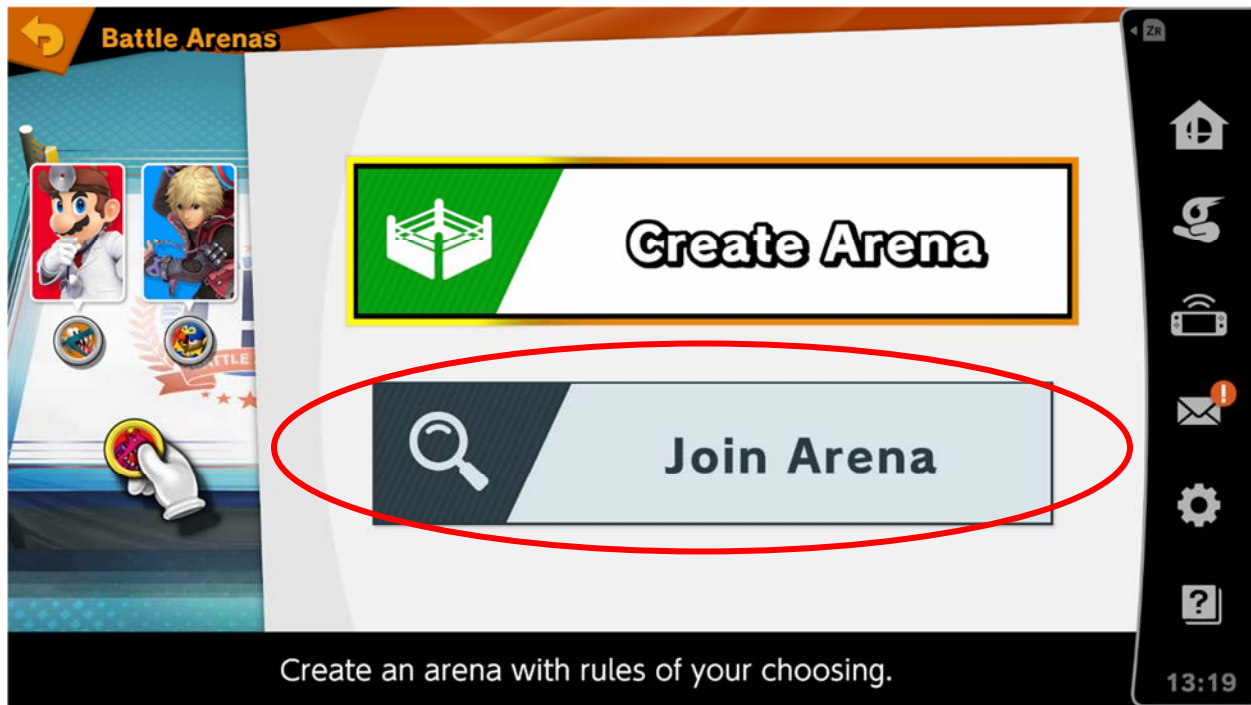

SUPER SMASH BROS.™ ULTIMATE

HOW TO JOIN THE SSBU ARENA ON GAME NIGHTS:

1. From the main menu, select “Online”

2. Select “Smash”

3. Select "Battle Arenas"

4. Select "Join Arena"

5. Enter the ArenaID and password that will be provided into the appropriate fields
6. You should see a screen like this where you can select your character by moving your hand to the bottom right