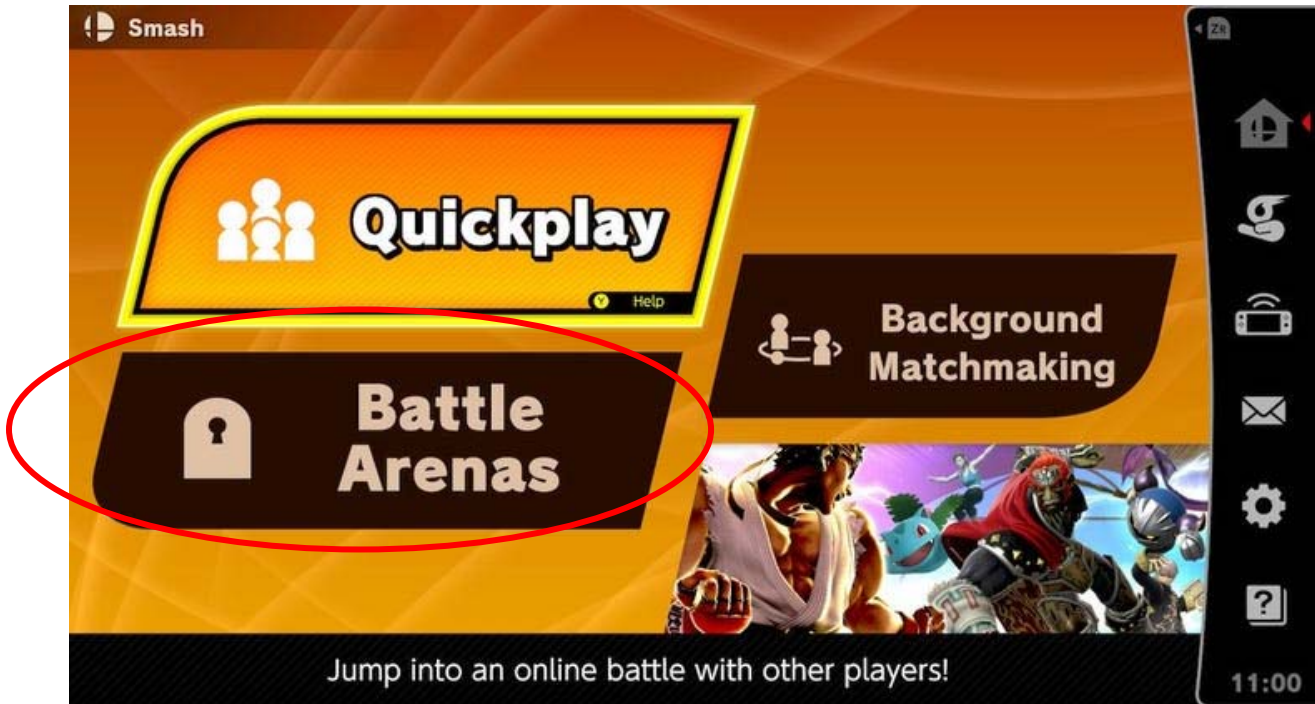

SUPER SMASH BROS.™ ULTIMATE

HOW TO JOIN THE SSBU ARENA ON GAME NIGHTS:

1. From the main menu, select “Online”

2. Select “Smash”

3. Select "Battle Arenas"

4. Select "Join Arena"

5. Enter the ArenaID and password that will be provided into the appropriate fields
6. You should see a screen like this where you can select your character by moving your hand to the bottom right