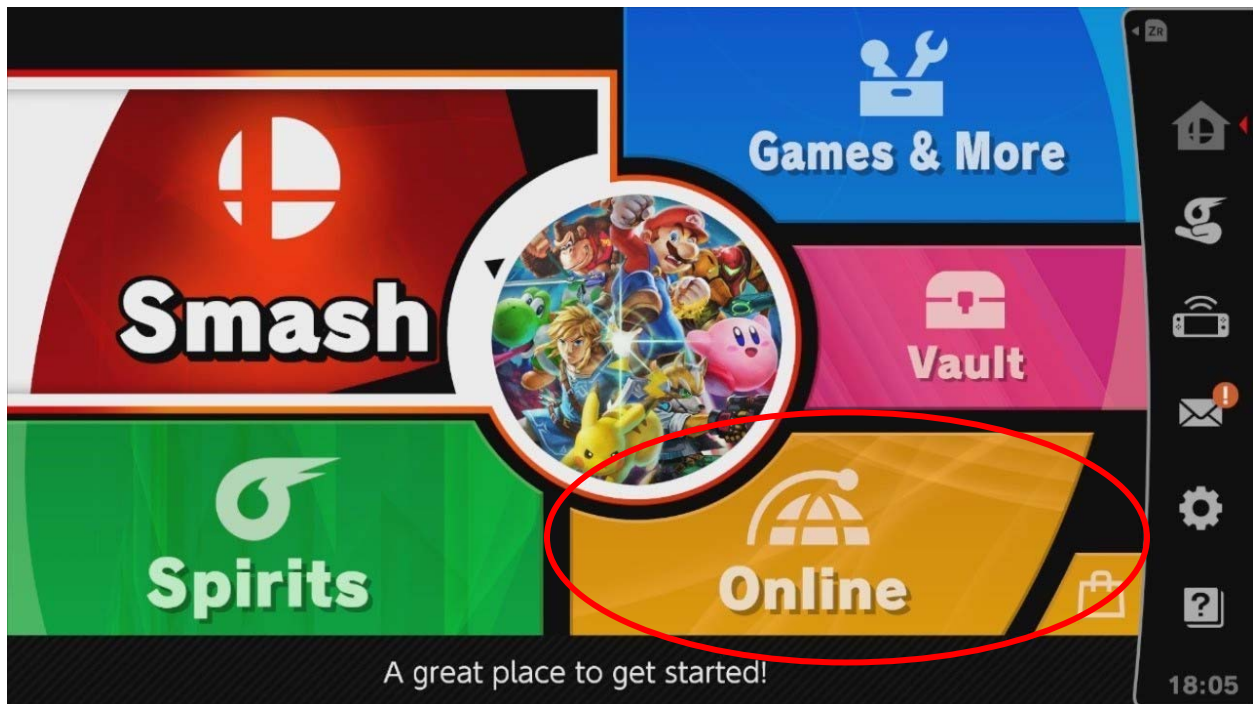

SUPER SMASH BROS.™ ULTIMATE

HOW TO JOIN THE SSBU ARENA ON GAME NIGHTS:

1. From the main menu, select “Online”

2. Select “Smash”

3. Select "Battle Arenas"

4. Select "Join Arena"

5. Enter the ArenaID and password that will be provided into the appropriate fields
6. You should see a screen like this where you can select your character by moving your hand to the bottom right