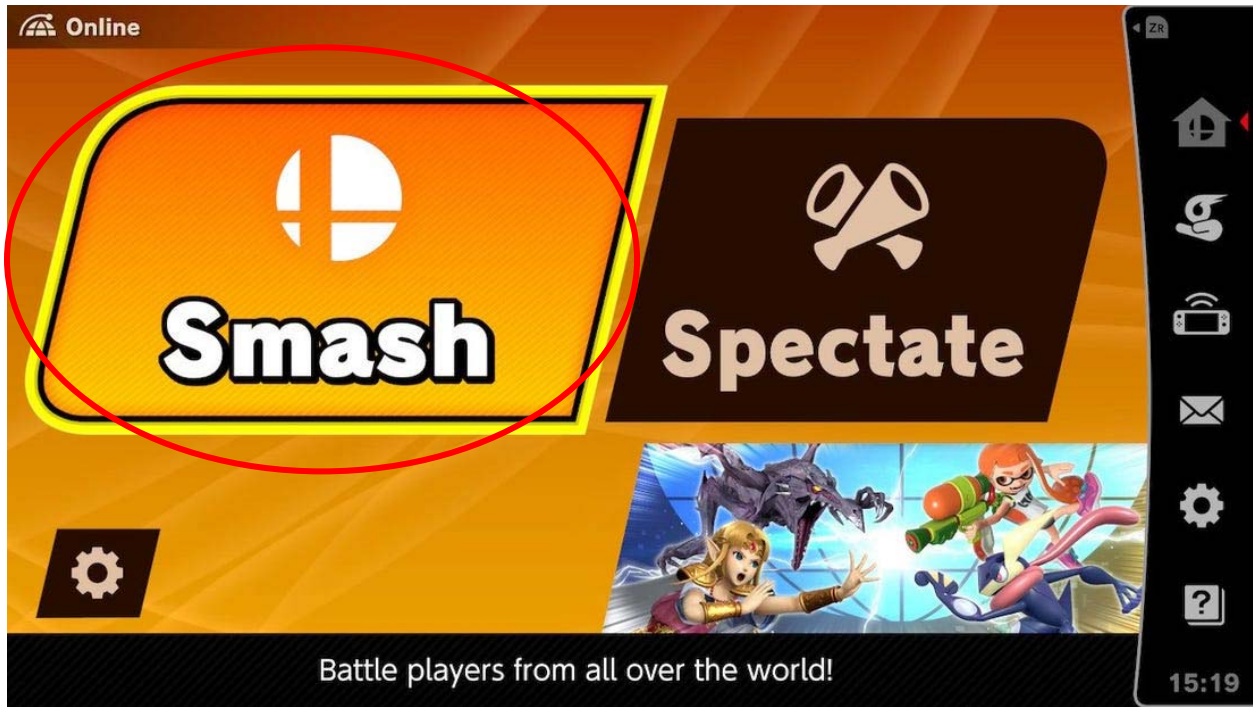

SUPER SMASH BROS.™ ULTIMATE

HOW TO JOIN THE SSBU ARENA ON GAME NIGHTS:

1. From the main menu, select “Online”

2. Select “Smash”

3. Select "Battle Arenas"

4. Select "Join Arena"

5. Enter the ArenaID and password that will be provided into the appropriate fields
6. You should see a screen like this where you can select your character by moving your hand to the bottom right