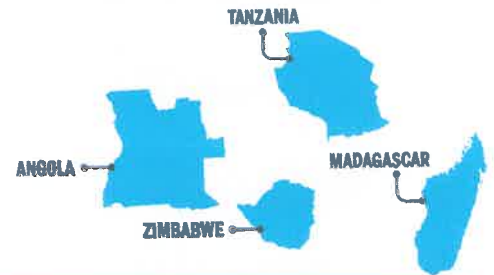

WHERE DID LWR QUILTS & KITS GO IN 2025?

803,181 QUILTS & KITS
IN **15** COUNTRIES

	COUNTRY	SHIPPING WAREHOUSE	QUILTS	SCHOOL KITS	PERSONAL CARE KITS	BABY CARE KITS	FABRIC KITS
 315,818 QUILTS  179,200 SCHOOL KITS  231,811 PERSONAL CARE KITS  66,984 BABY CARE KITS  9,368 FABRIC KITS	ANGOLA	Maryland	33,000	16,900	27,000	9,000	
	DJIBOUTI	Minnesota	9,520	15,225			
	GEORGIA	Minnesota			65,100		
		Maryland	49,500				
	HONDURAS	Minnesota		29,290			
	JORDAN	Maryland	6,600	6,500			
	LIBERIA	Minnesota	5,100			3,500	
	MADAGASCAR	Minnesota	9,520			7,350	
	MALI	Maryland	51,975	19,500	15,000	6,000	1,568
	ROMANIA	Maryland	6,270	3,380	3,900		
	SERBIA	Maryland	7,425		6,300		
	SIERRA LEONE	Minnesota		15,225		7,350	
	TANZANIA	Minnesota	9,520			7,350	
	UKRAINE	Maryland	8,250		6,000		
	UNITED STATES - EAST	Both	85,737	40,794	65,561	20,950	5,360
UNITED STATES - CENTRAL	Both	17,720	4,350	9,150	784	1,800	
UNITED STATES - WEST	Both	10,581	28,036	33,800	1,200	640	
ZIMBABWE	Minnesota	5,100			3,500		
	TOTAL		315,818	179,200	231,811	66,984	9,368