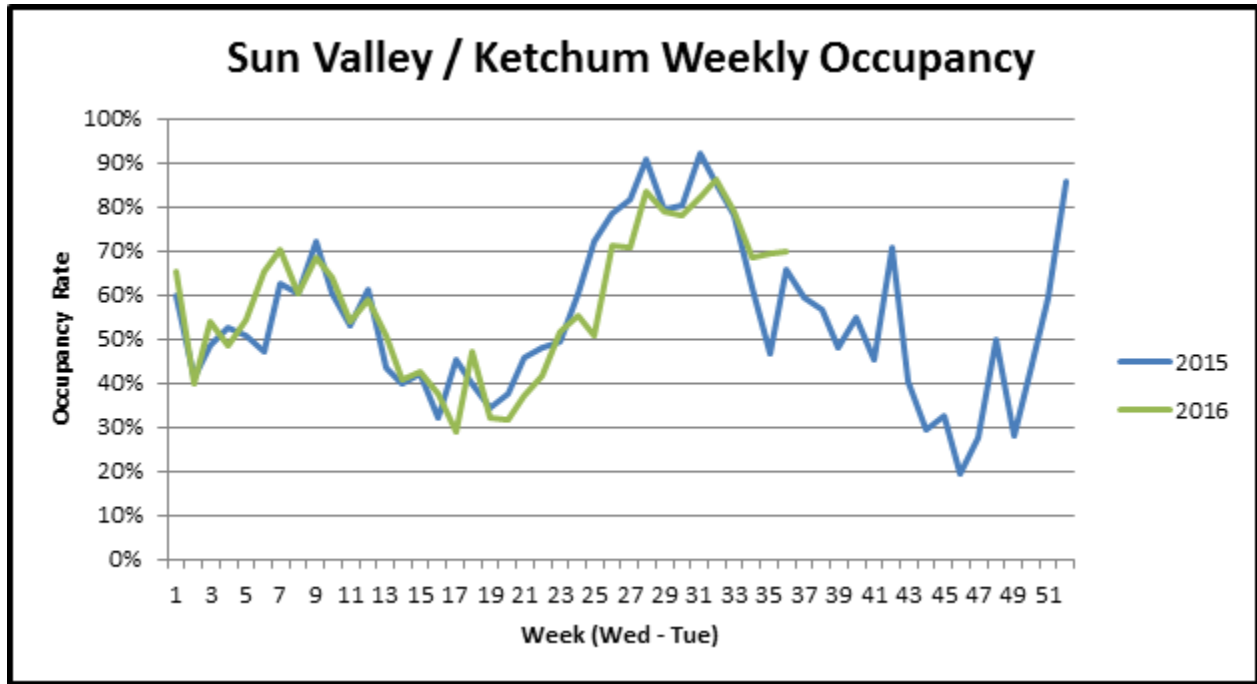

Visit SunValley

PO Box 4934, Ketchum ID 83340 | T- 208 726 3423 1 800 634 3347 F- 208 726 4533 | visitsunvalley.com