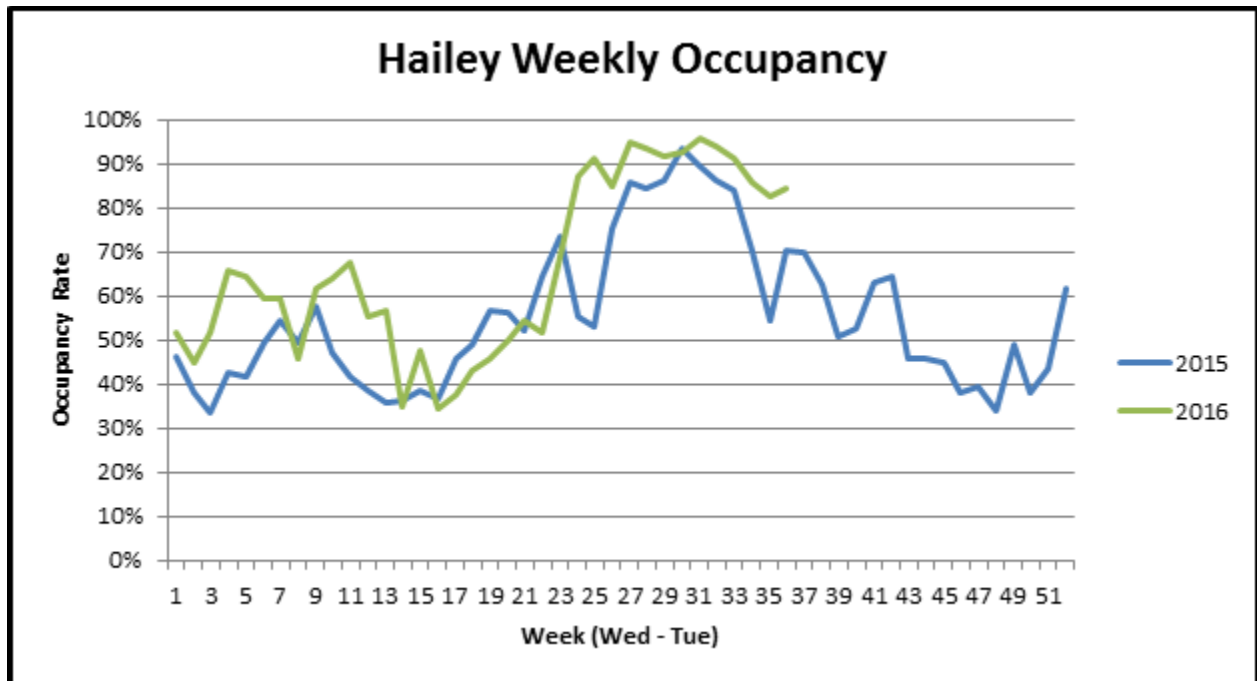

Visit SunValley

PO Box 4934, Ketchum ID 83340 | T- 208 726 3423 1 800 634 3347 F- 208 726 4533 | visitsunvalley.com