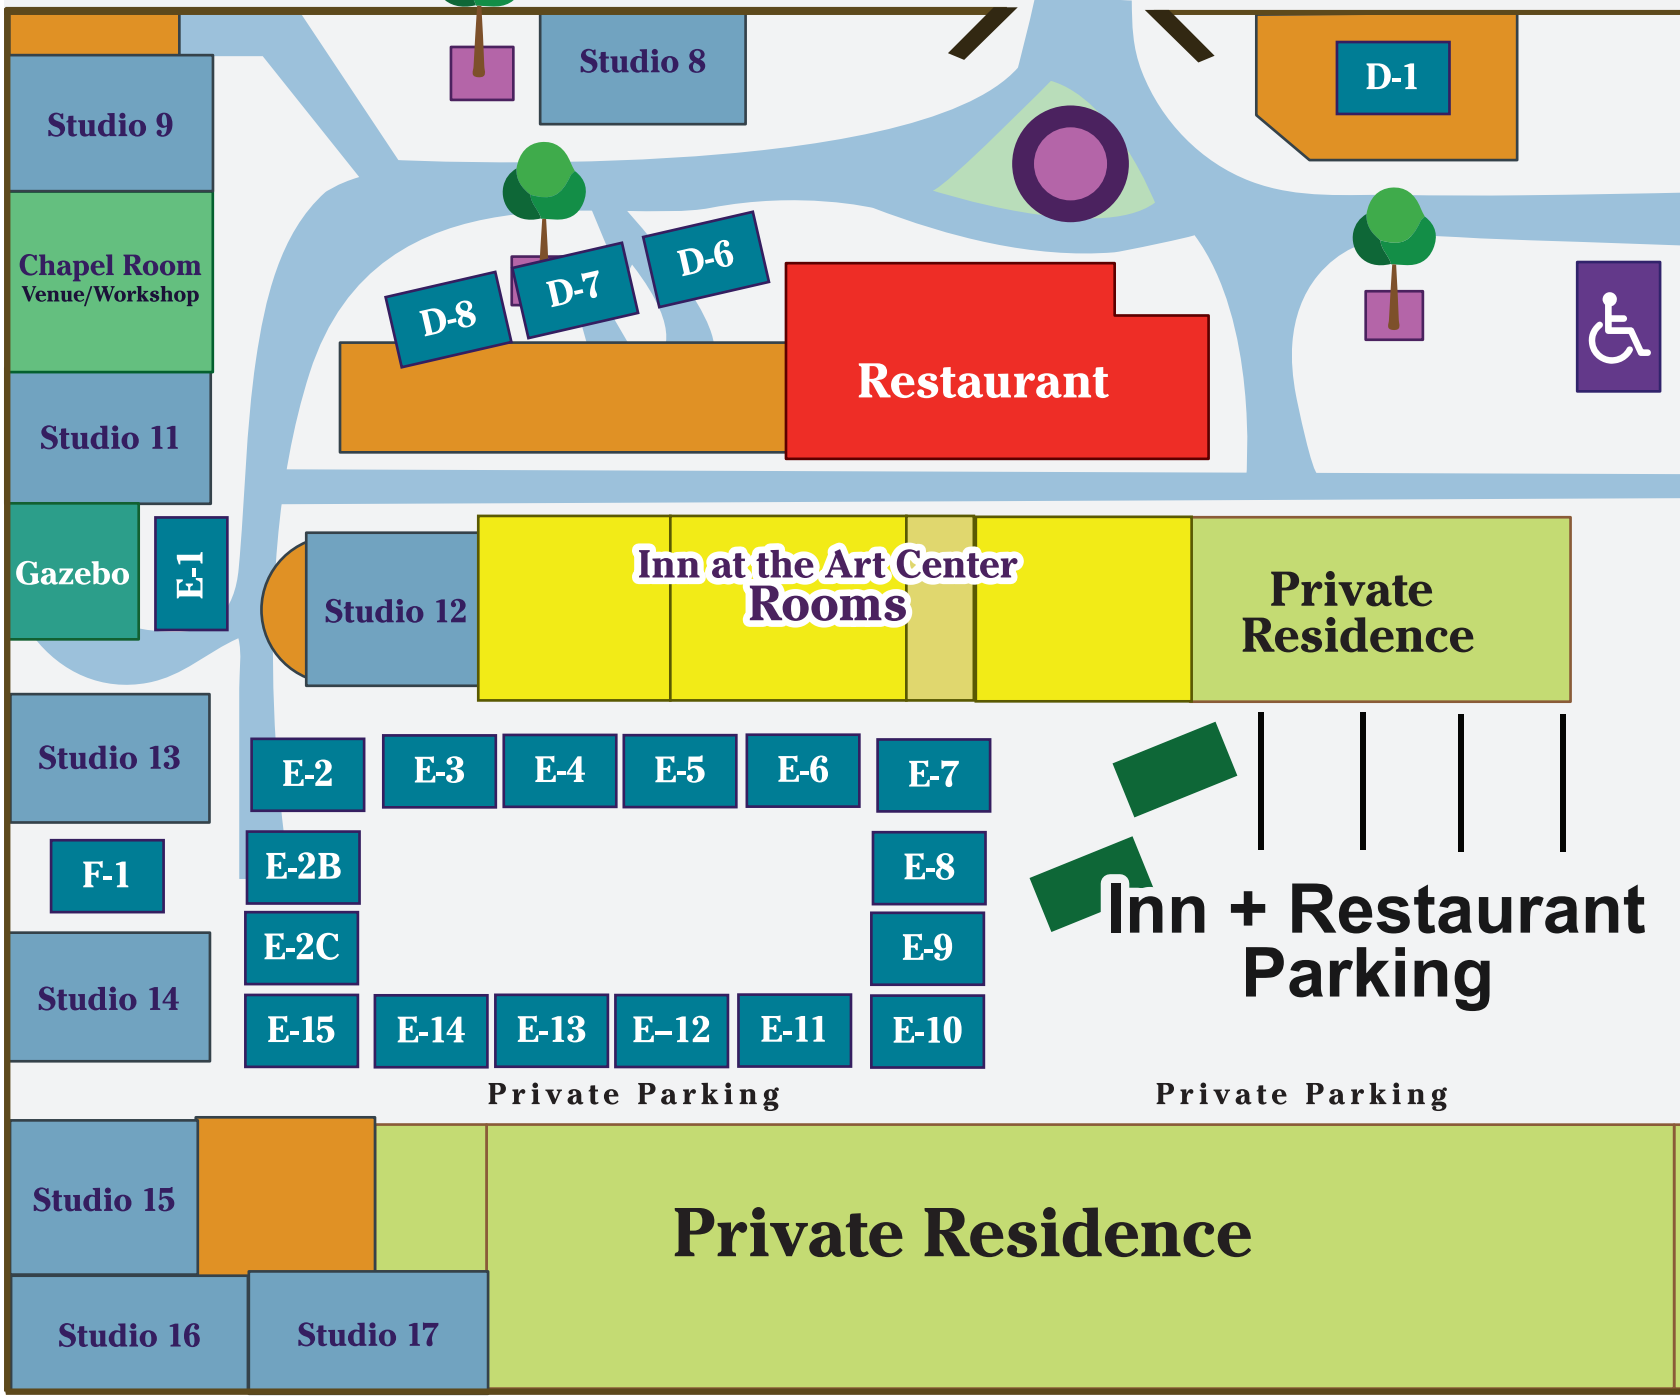

1st Saturday at the Chicken Farm Art Center

Inn + Restaurant
←Private Parking this way

Walkway to Front Studios

Studio 8

Studio 9

Chapel Room
Venue/Workshop

Studio 11

Gazebo

E-1

Studio 12

Inn at the Art Center
Rooms

Private
Residence

Studio 13

E-2 E-3 E-4 E-5 E-6 E-7

F-1

E-2B E-8

Studio 14

E-2C E-9

E-15 E-14 E-13 E-12 E-11 E-10

Private Parking

Inn + Restaurant
Parking

Private Parking

Studio 15

Private Residence

Studio 16

Studio 17

Inn + Restaurant
Private Parking this way

WHERE TO PARK

 **Vendor Parking**

 **Visitor Parking**

No Parking in front of Mobile Homes

Martin Luther King Dr.