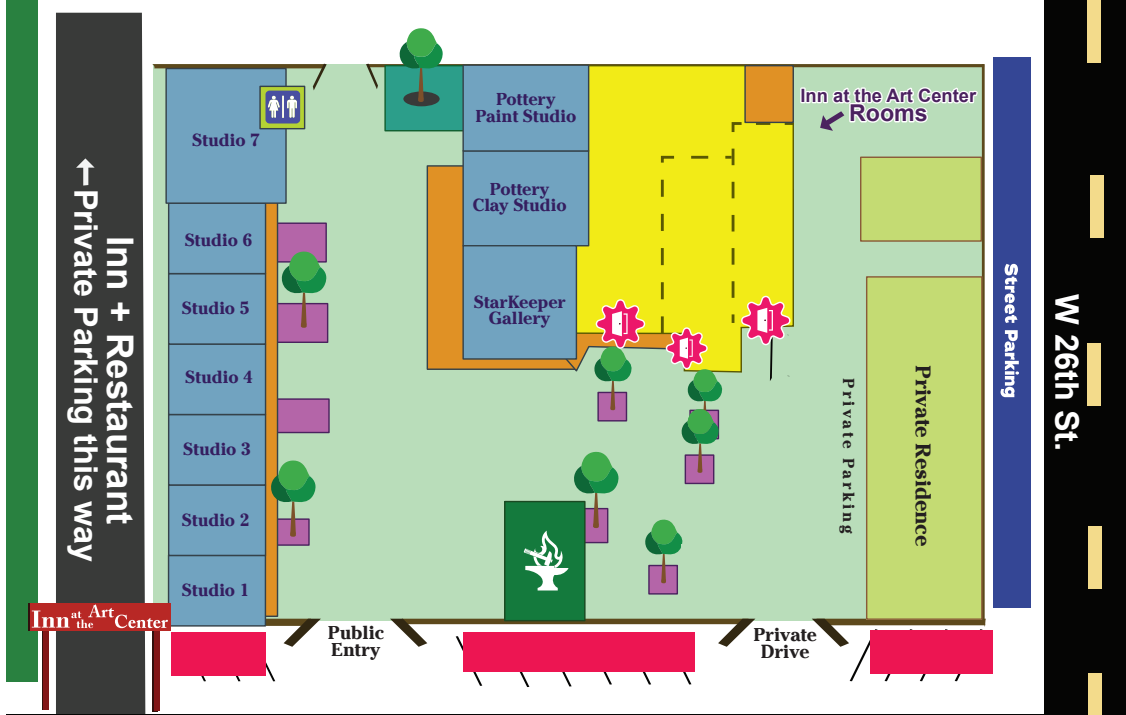

1st Saturday at the Chicken Farm Art Center

Inn + Restaurant
←Private Parking this way

Walkway to Front Studios

Studio 8

Studio 9

Chapel Room
Venue/Workshop

Studio 11

Gazebo

Studio 14

E-2C E-9

E-15 E-14 E-13 E-12 E-11 E-10

Private Parking

Inn + Restaurant
Parking

Private Parking

Studio 15

Private Residence

Studio 16

Studio 17

Inn + Restaurant
Private Parking this way

WHERE TO PARK

 **Vendor Parking**

 **Visitor Parking**

No Parking in front of Mobile Homes

Martin Luther King Dr.

Street Parking