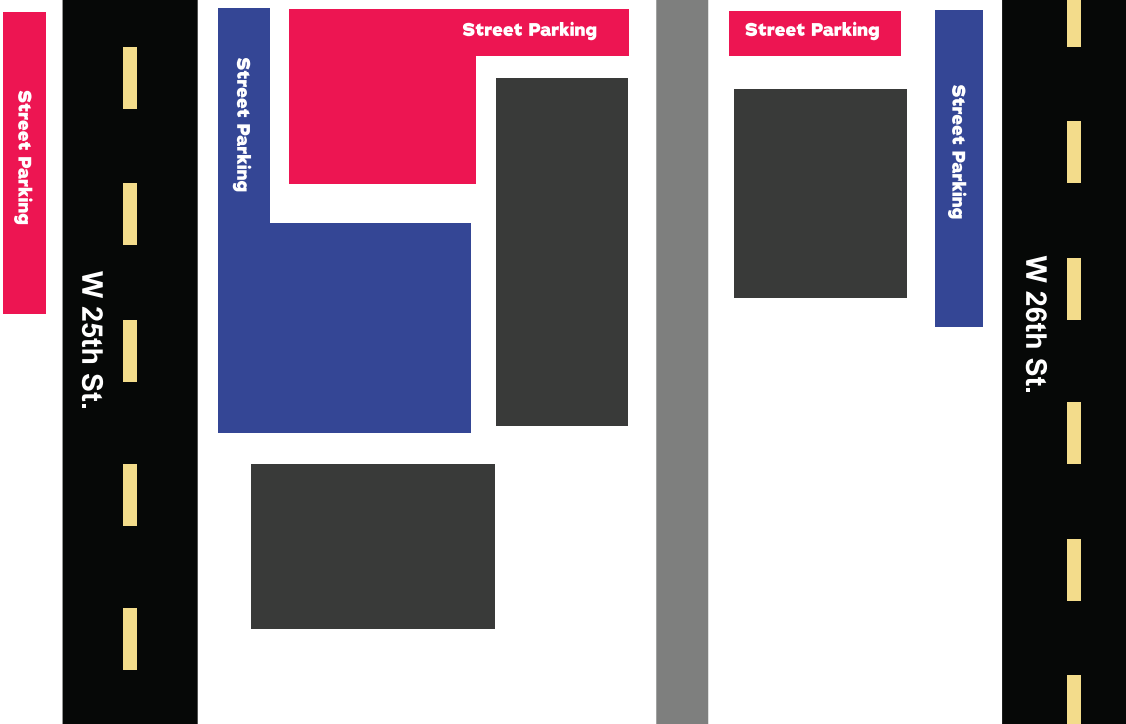

Studio 16

Studio 17

Inn + Restaurant
Private Parking this way

WHERE TO PARK

 **Vendor Parking**

 **Visitor Parking**

No Parking in front of Mobile Homes

Martin Luther King Dr.

Street Parking