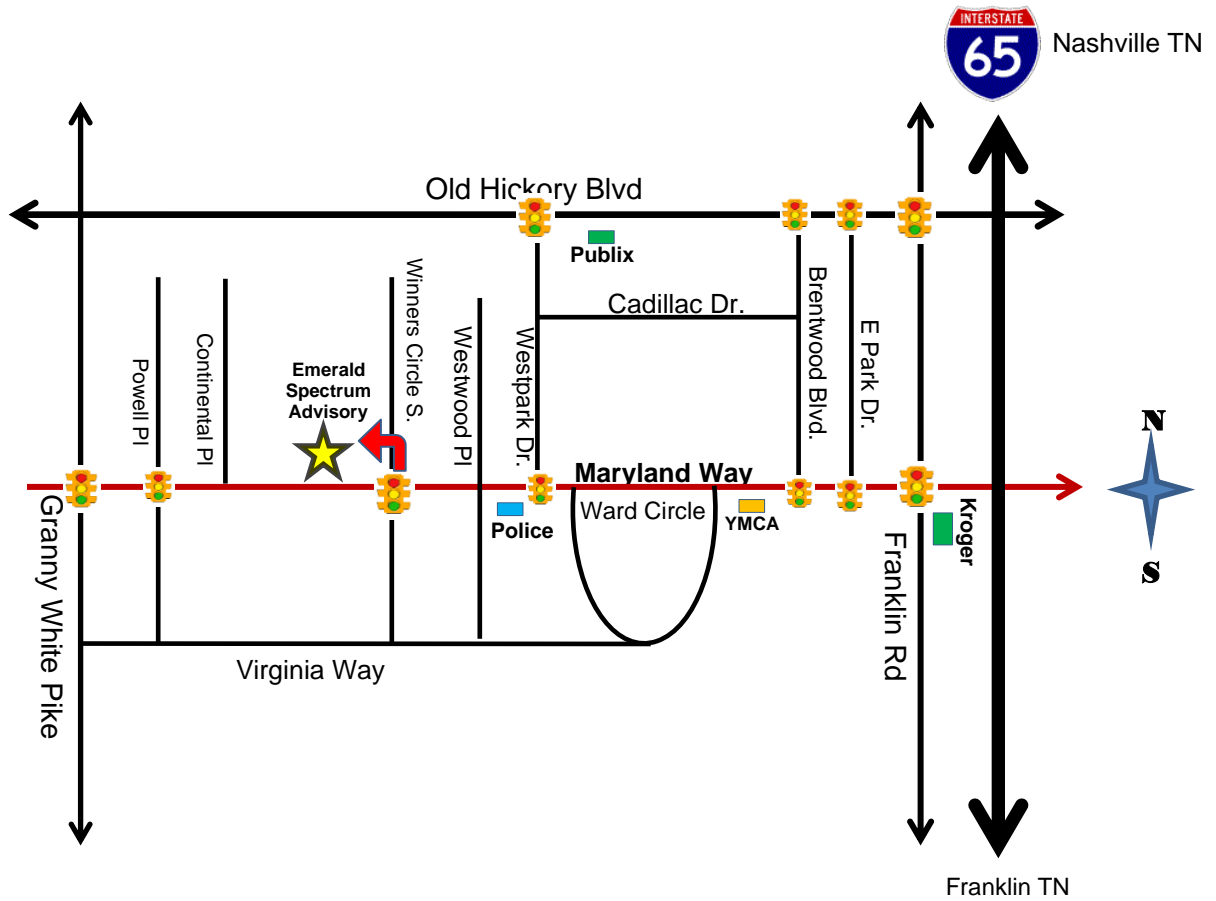

EMERALD SPECTRUM

A D V I S O R Y

“AN EXTRAORDINARY PLANNING EXPERIENCE”

5300 Maryland Way, Suite 303