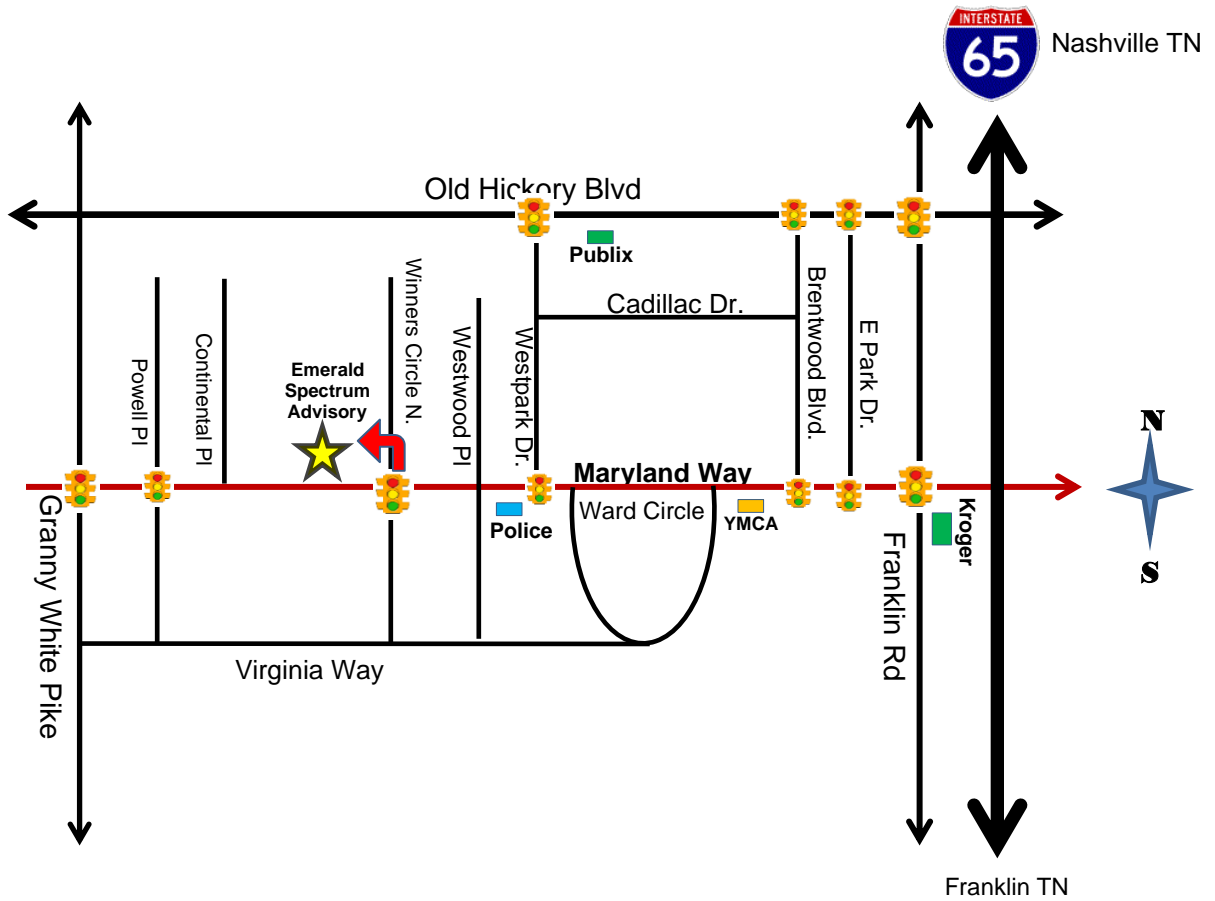

EMERALD SPECTRUM

A D V I S O R Y

“AN EXTRAORDINARY PLANNING EXPERIENCE”

5300 Maryland Way, Suite 303