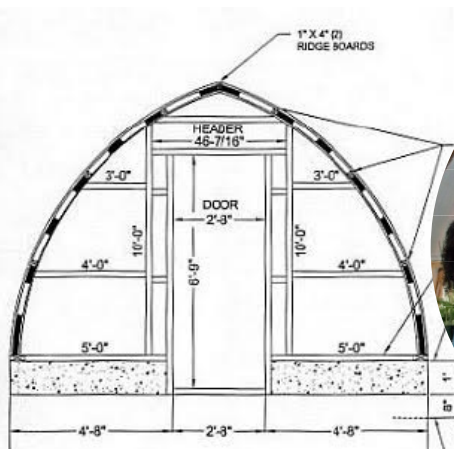

IN GRATITUDE. contact: cstewart167@gmail.com