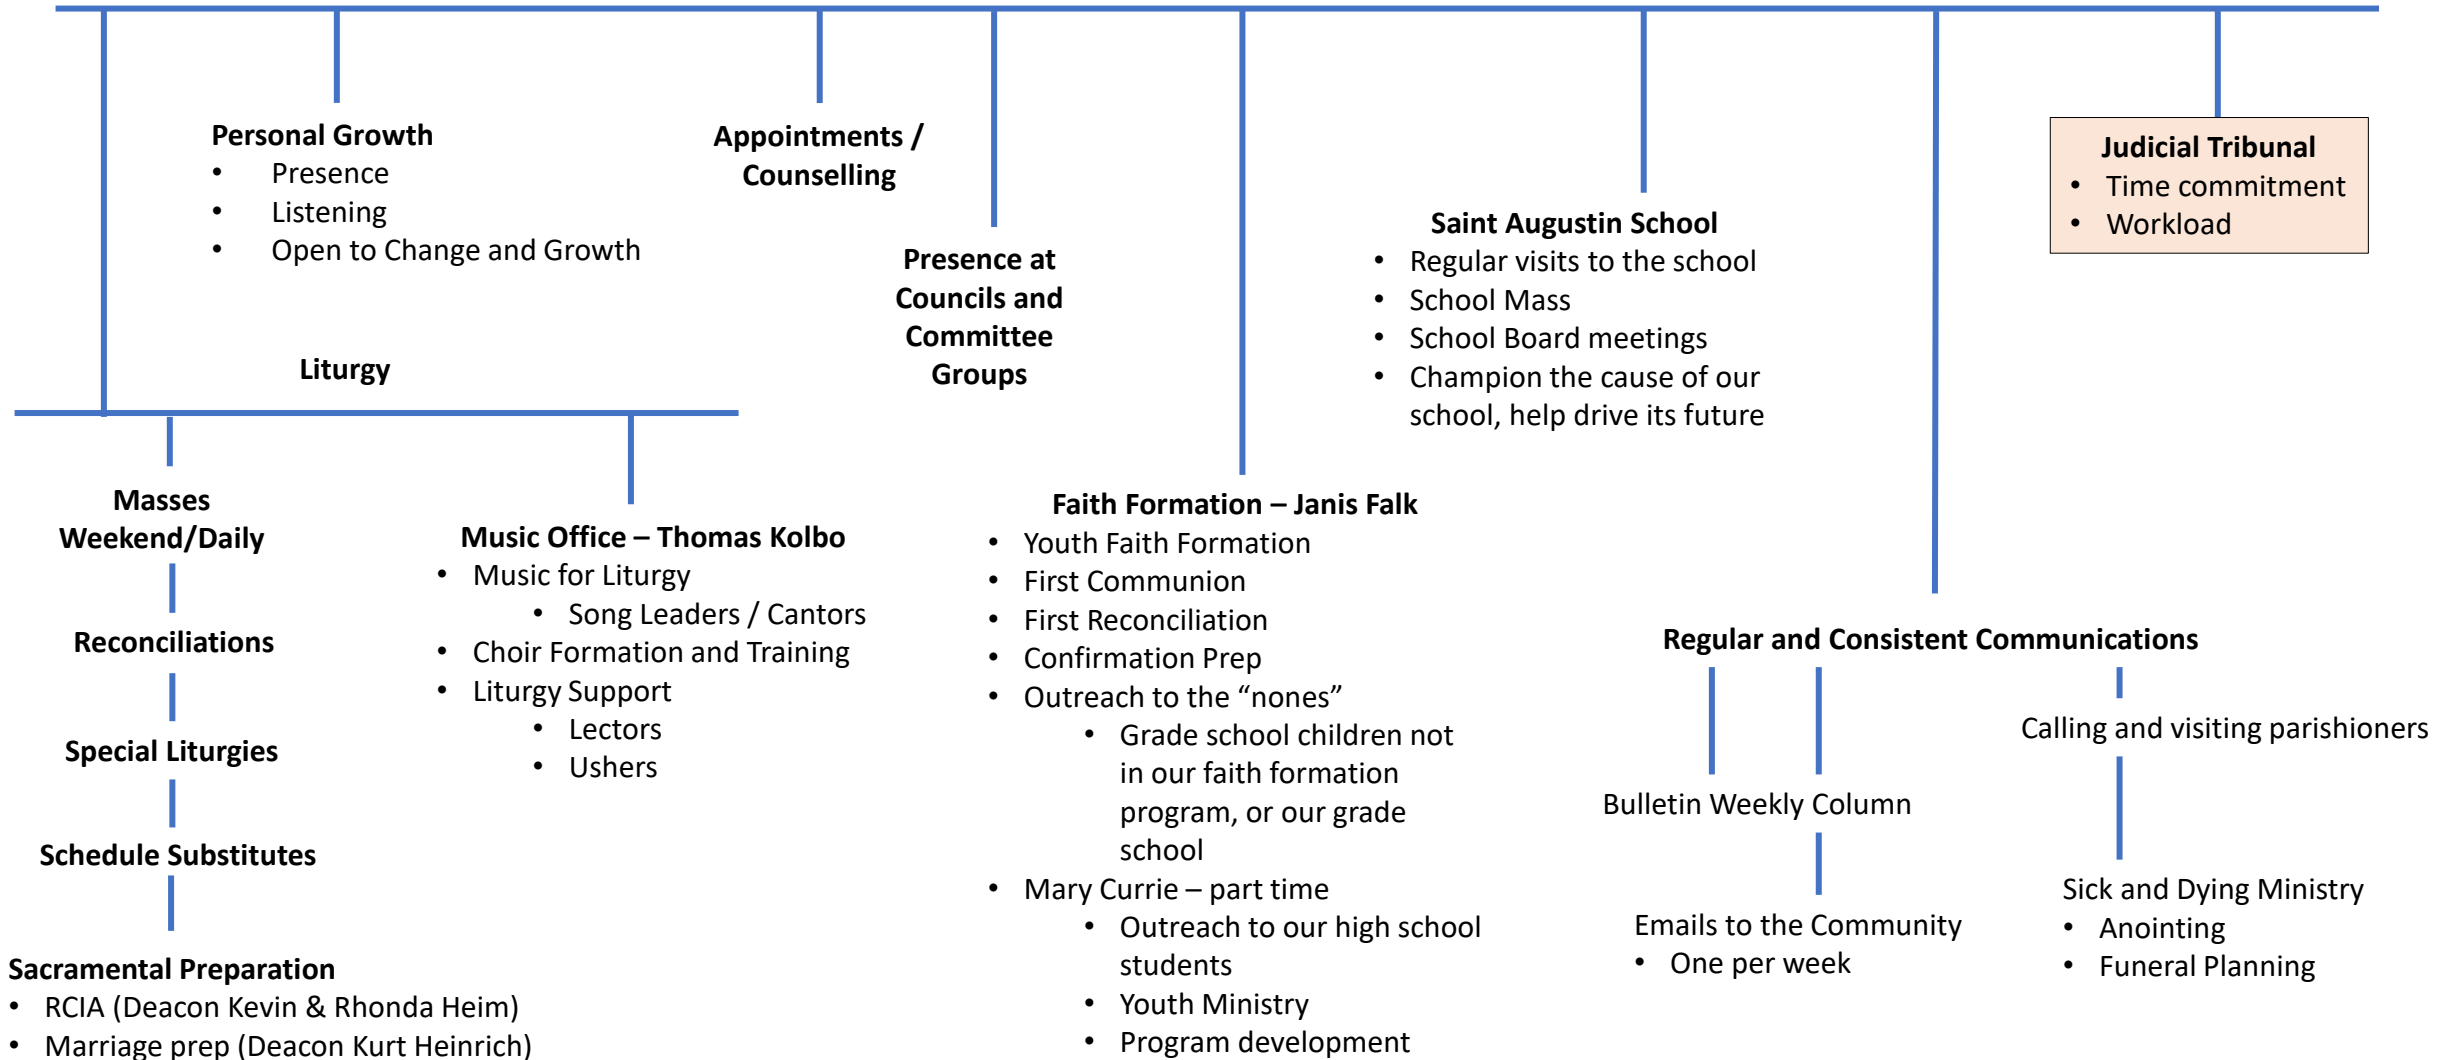

Father Pisut - Life Back at the Parish

Randy Mudge - Director of Parish Life

Responsibility for the primary functions of parish operations, such as the finance function and facilities, along with a key leadership role in the formation, direction, and coordination of parish ministries.