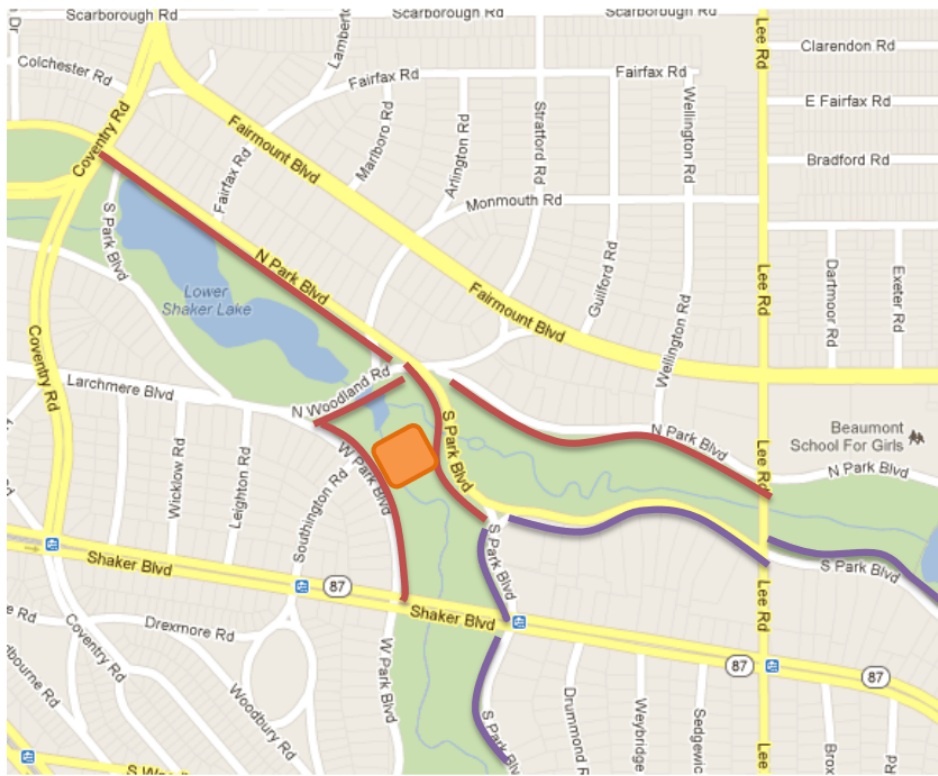

Nature Center at Shaker Lakes
 2600 South Park Boulevard
 Cleveland, OH 44120
 216.321.5935

Map with Parking Guidelines

 **PARKING on that side of the street (ONLY)**
 **NO PARKING on the street**
 **NATURE CENTER AT SHAKER LAKES**