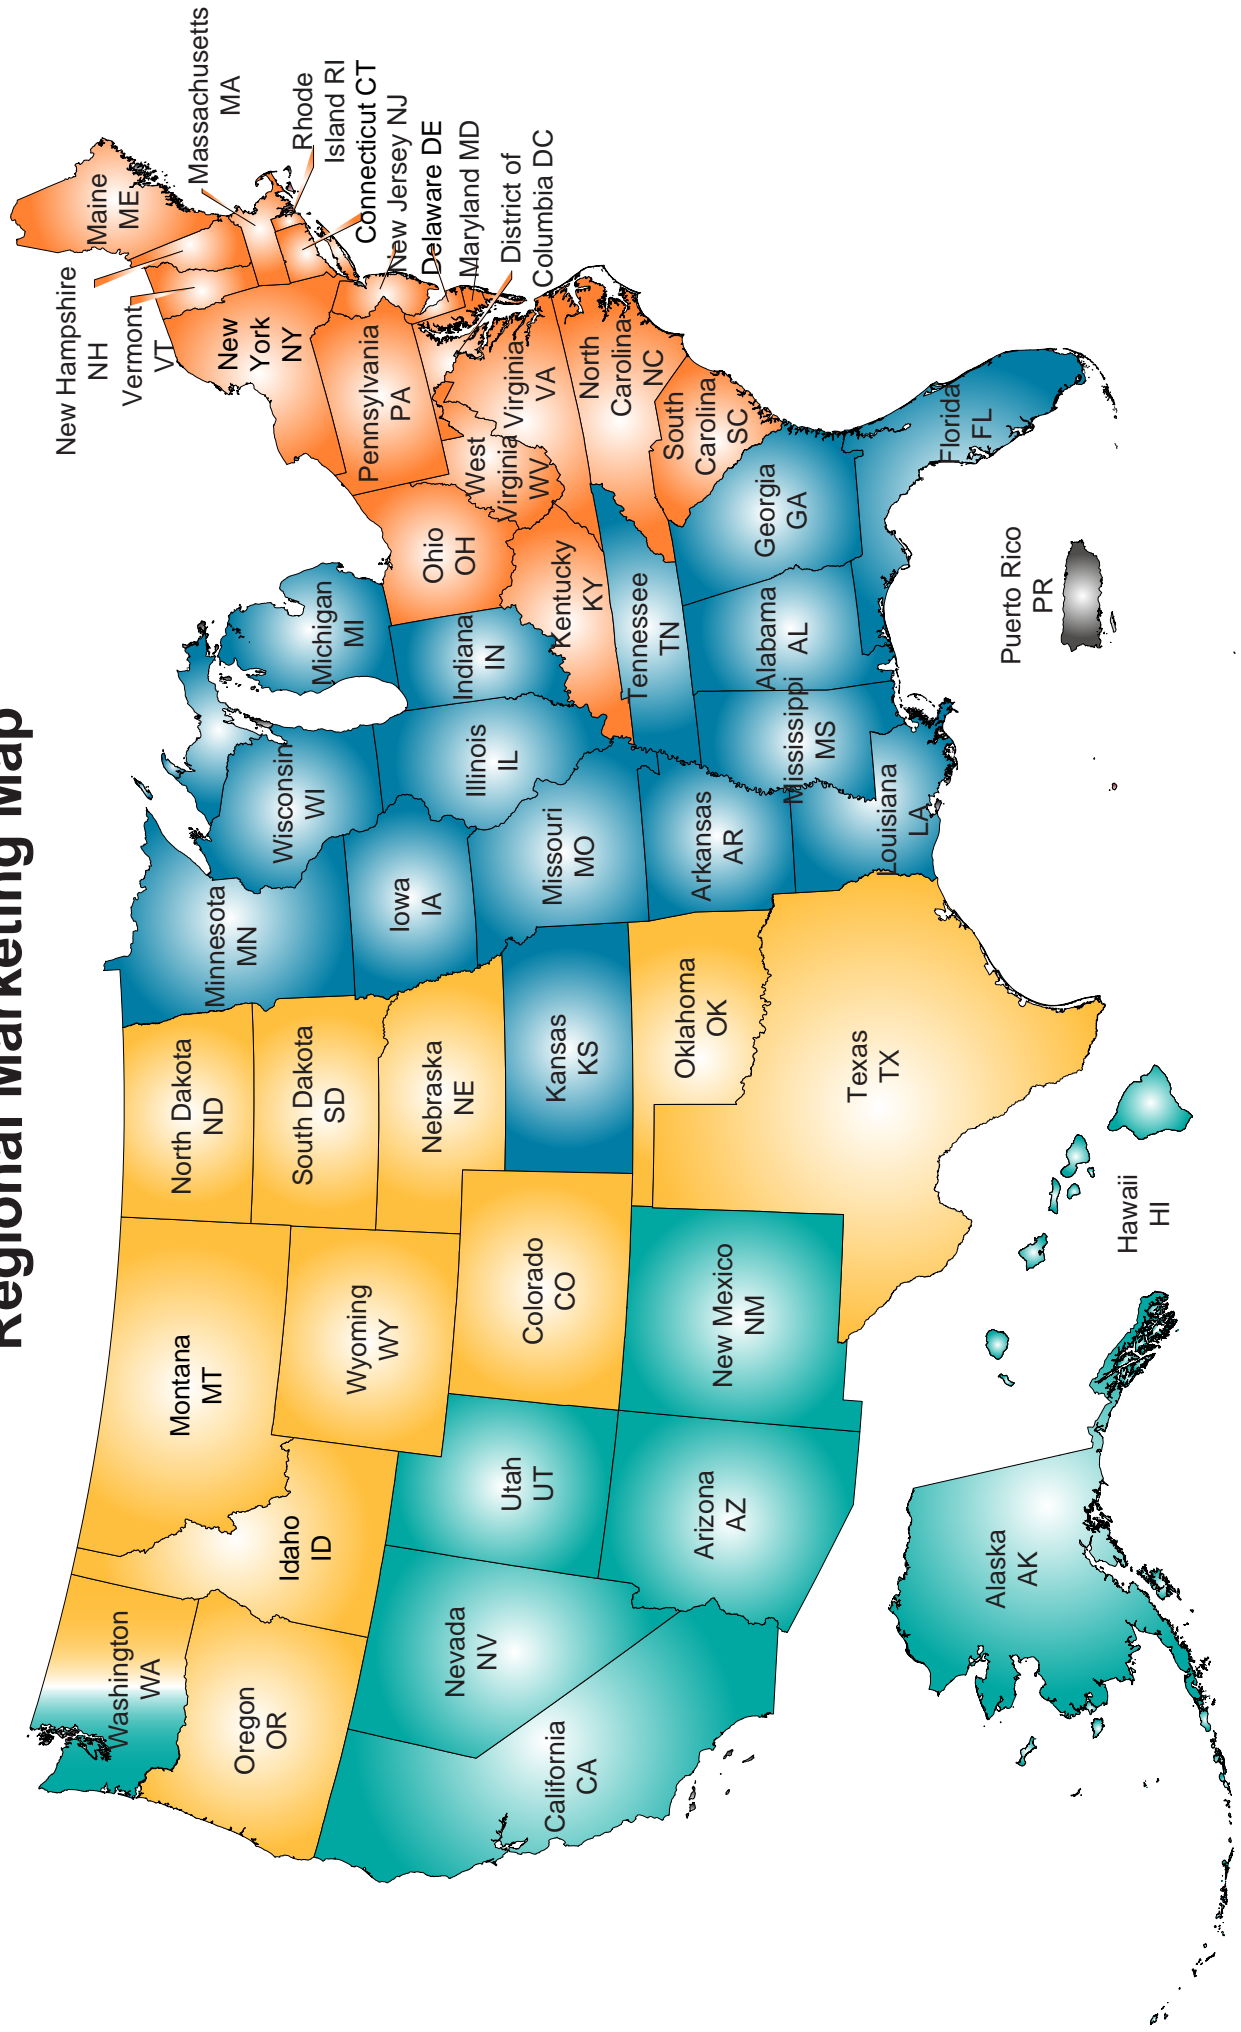

# Regional Marketing Map

- Marc Puzzo
- Dale Whitney
- Jon Boyd
- Matt Loparco
- Unclaimed