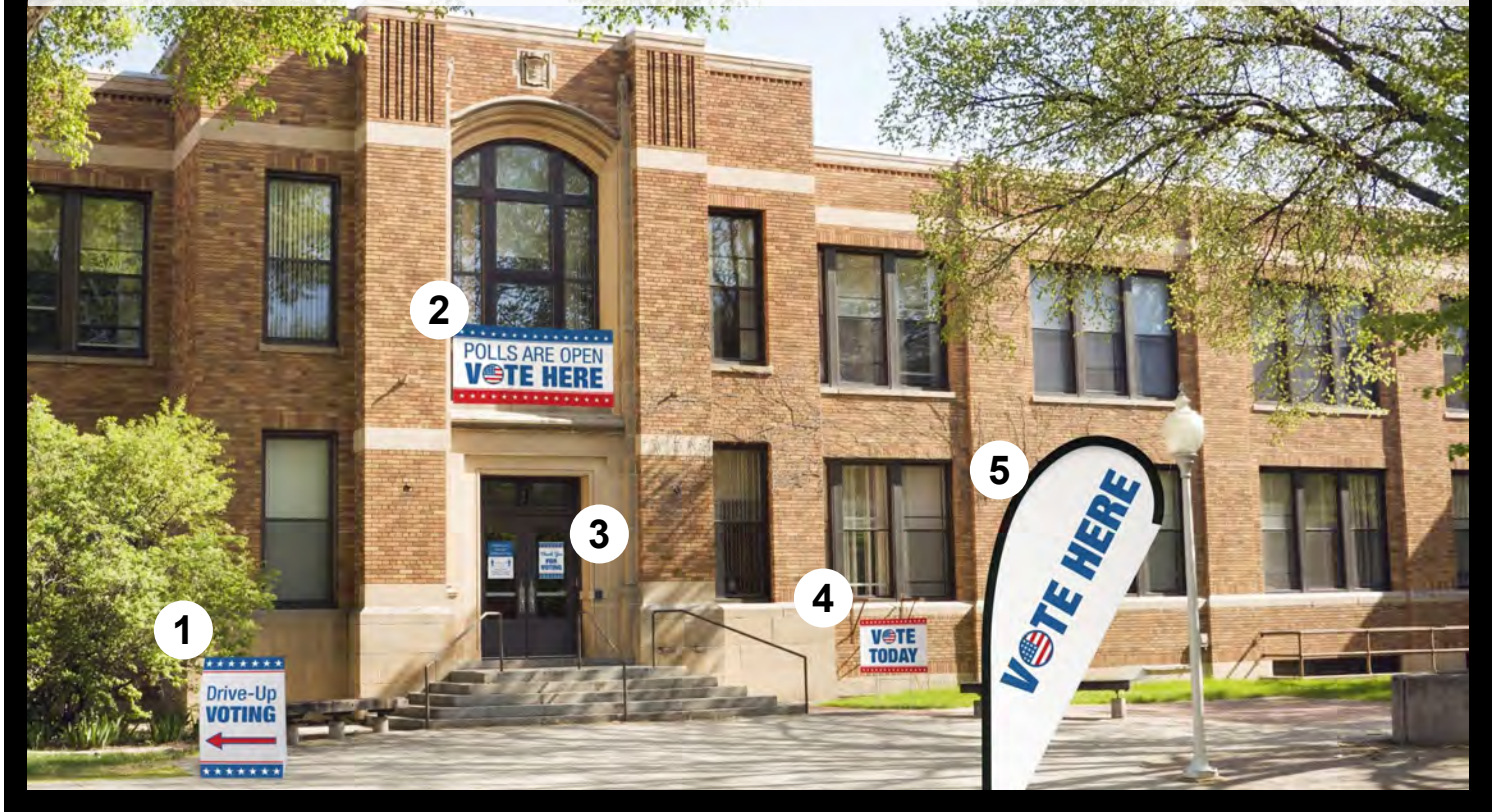

### 1 | **A-FRAME COROPLAST SIGN**

Portable, durable for indoor & outdoor use, these are printed full-color, directly on the substrate. They are an inexpensive way to help manage crowds of any size.

- Use as a lightweight alternative to the plastic A-Frame
- Set-up messaging anywhere

- Show the designated polling place in a big, clear way
- Indicate the precinct number so voters know they are in the right location at a glance