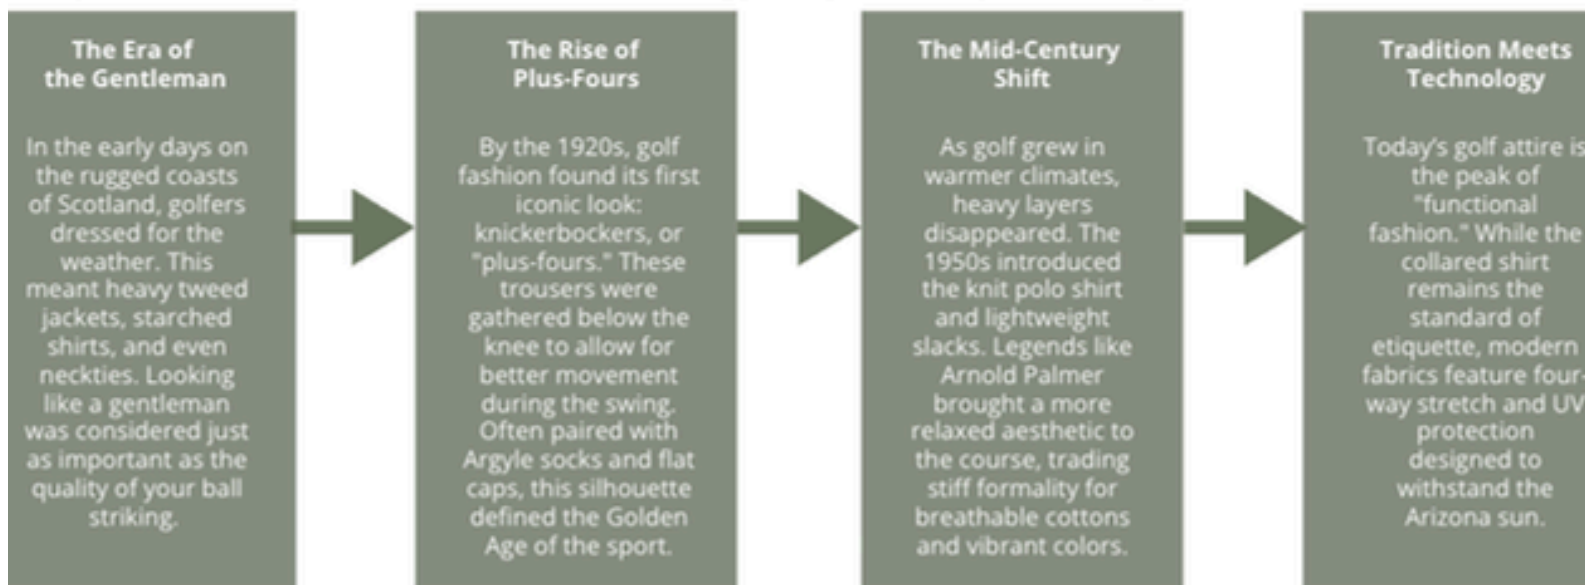

Whether you prefer a classic look or a modern athletic fit, golf style continues to respect the history of the game while embracing the comfort of the future.