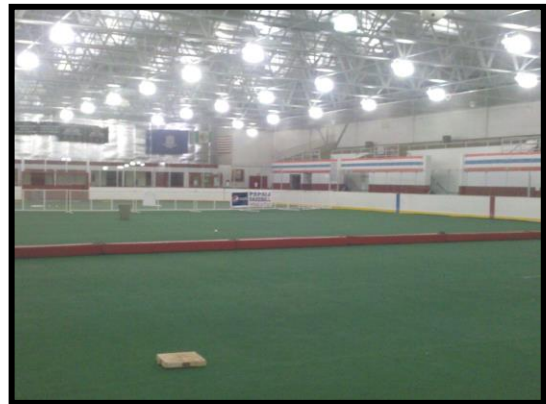

## Indoor Turf

**Looking for a place to hold a sports camp,  
birthday party?**

**Hamill Rink will be offering indoor turf rental times  
starting Mid- April through Mid- August.**

**The turf field can be used for lacrosse, soccer, whiffle  
ball, flag football, T-ball, etc.**