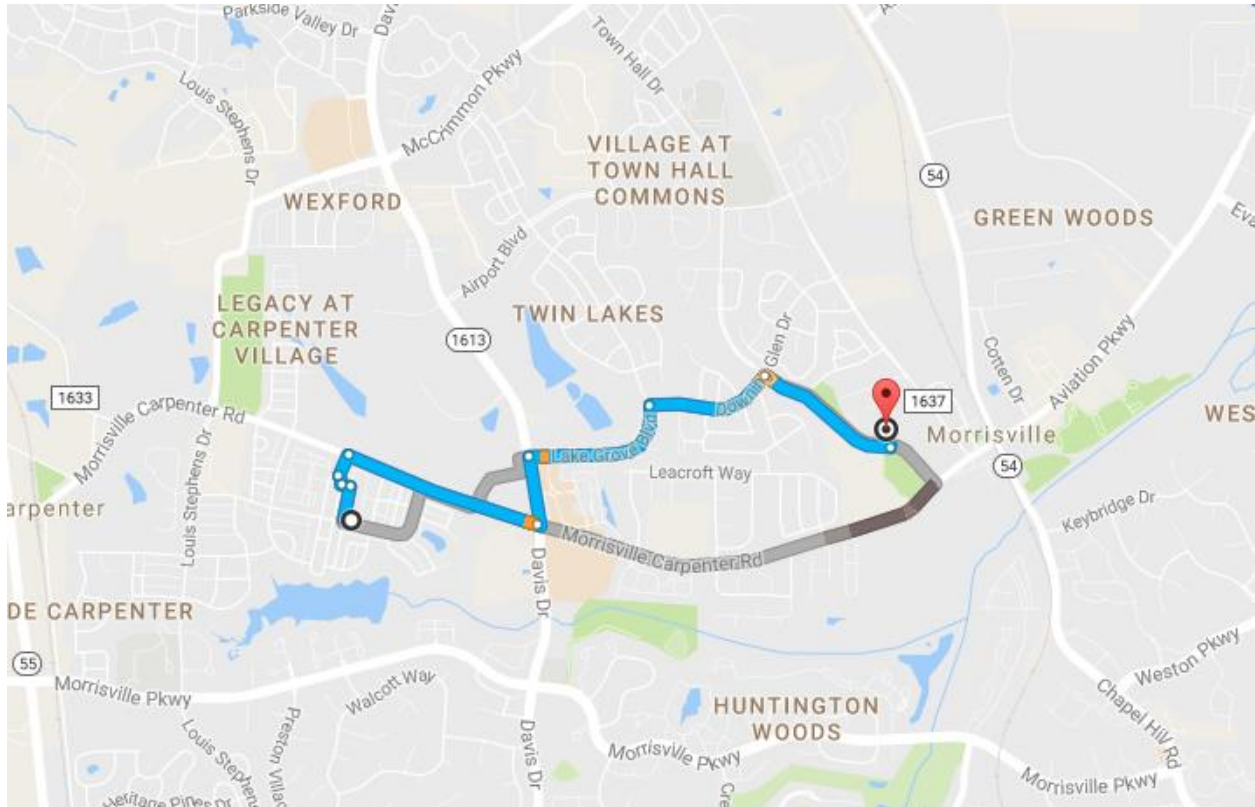

As you all may know, the area that Western Wake Farmer's Market is currently at is being developed. Our market is moving, but only a few minutes down the road. At this time, we will also be transitioning to winter hours. We will be opening at 9:30 am and closing at noon. Below you will find a map and directions to our new location.

- Take Gathering Park Cir and Village View Ln to Morrisville Carpenter Rd. (1 min. 0.2 mi.)
- Continue on Morrisville Carpenter Rd. to Morrisville (2min. 0.8 mi.)
- Follow Lake Grove Blvd and Downing Glen Dr. to Town Hall Dr. (3 min. 1.2 mi.)
- 260 Town Hall Drive- This address is that of Morrisville Chamber of Commerce. Our market will be in their parking lot.

Western Wake Farmer's Market appreciates your support and we hope to see you all at our new location.