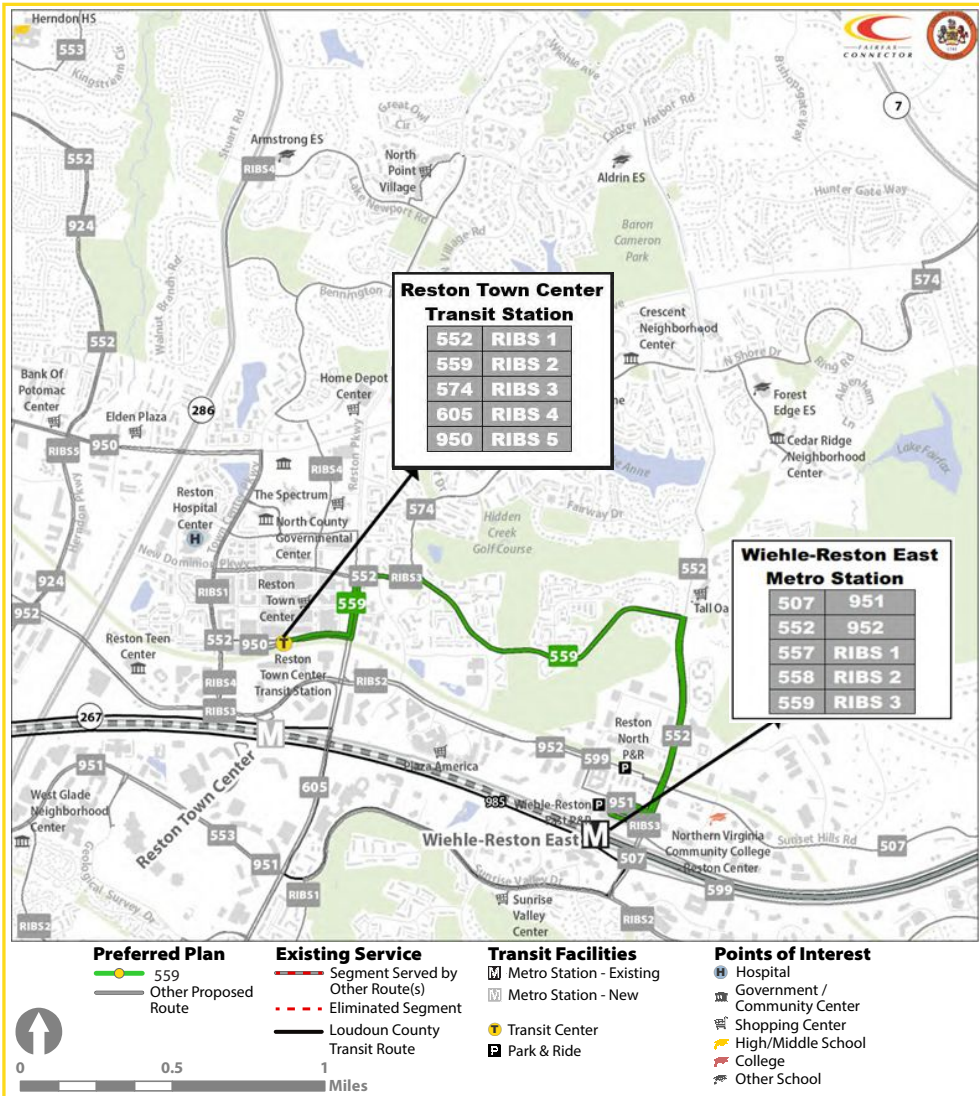

ROUTE 559:

WIEHLE RESTON EAST METRO - RESTON TOWN CENTER TRANSIT STATION

OVERVIEW	CLASS	Local
	DIRECTIONS	Eastbound/Westbound
	VIA	Wiehle Avenue and Reston Town Center Transit Station
	TRANSFERS AVAILABLE	Silver Line, 507, 552, 557, 558, 574, 598, 599, 605, 950, 951, 952, RIBS1, RIBS2, RIBS3, RIBS4, RIBS5
	IMPROVEMENT(S)	New route which would be a split from existing Route 558. Route 559 would provide all-day service between Wiehle-Reston East Metro Station and Reston Town Center Transit Station.

		WEEKDAY	SATURDAY	SUNDAY
LEVEL OF SERVICE	PROPOSED ROUTE 559			
	SERVICE HOURS	5:37AM - 8:47 PM	7:14 AM - 8:47 PM	7:14 AM - 8:47 PM
	FREQUENCY	RUSH	20 mins	
		NON-RUSH	60 mins	60 mins

FACILITIES SERVED WITHIN A QUARTER MILE

0 HIGH/MIDDLE SCHOOLS	1 TRANSIT CENTERS	0 COLLEGES	2 PARK & RIDE LOTS
1 METRO RAIL STATIONS	2 ACTIVITY CENTERS	0 HOSPITALS	0 COMMUNITY / HUMAN SERVICES CENTERS