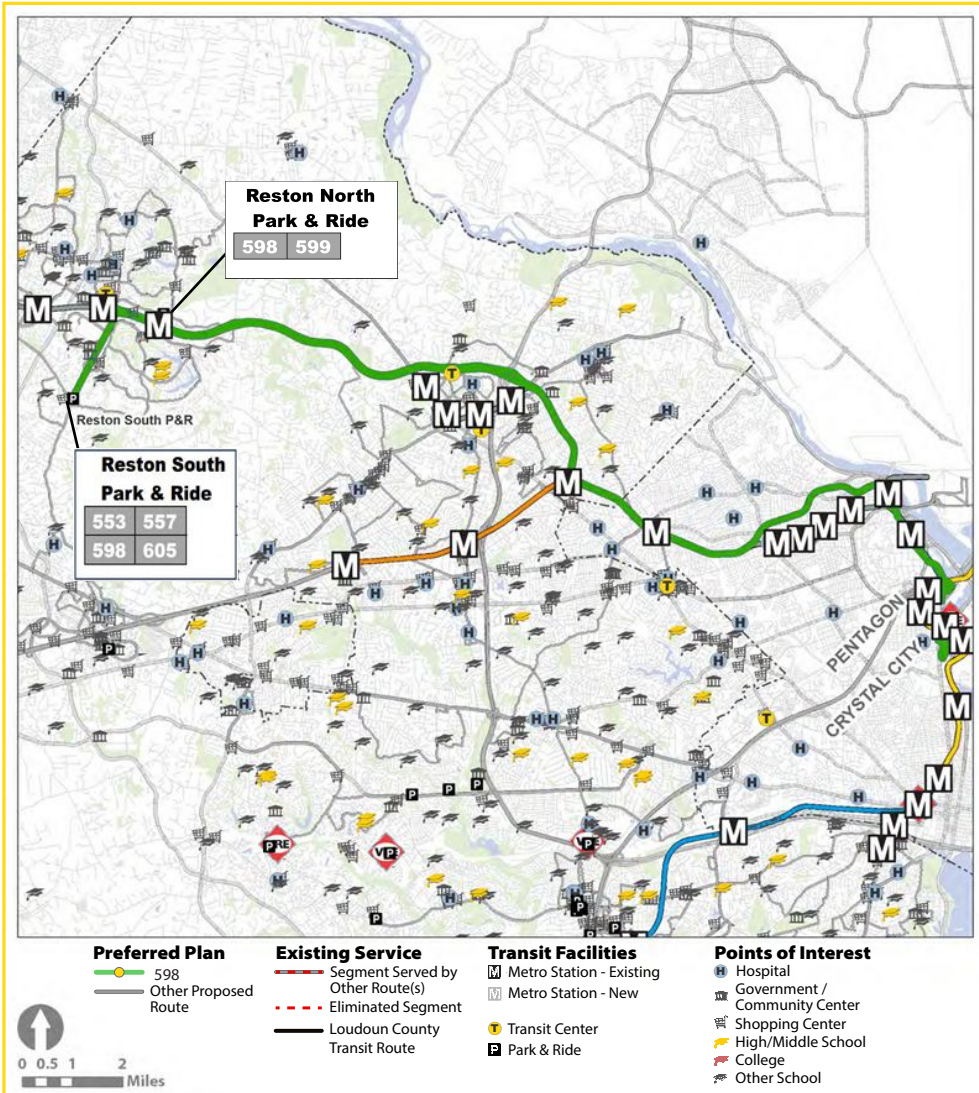

# ROUTE 598: RESTON SOUTH PARK & RIDE - PENTAGON - CRYSTAL CITY

<b>OVERVIEW</b>	<b>CLASS</b>	Express
	<b>DIRECTIONS</b>	Eastbound/Westbound
	<b>VIA</b>	Reston North Park & Ride, Dulles Toll Road, I-66
	<b>TRANSFERS AVAILABLE</b>	Silver Line, 507, 552, 553, 557, 558, 559, 599, 605, 951, 952, RIBS1, RIBS2, RIBS3, and other connections available at Pentagon Transit Center
	<b>IMPROVEMENT(S)</b>	New express service from Reston South P&R via Reston North P&R to the Pentagon and Crsytal City, with a standard fare of \$4.25

		WEEKDAY	SATURDAY	SUNDAY		
<b>LEVEL OF SERVICE</b>	<b>PROPOSED ROUTE 598</b>	<b>SERVICE HOURS</b>	5:20 AM - 8:30 AM 3:07 PM - 6:27 PM	No Service	No Service	
		<b>FREQUENCY</b>	<b>RUSH</b>	15-25 mins	No Service	No Service
			<b>NON-RUSH</b>	No Service		

## FACILITIES SERVED WITHIN A QUARTER MILE

0 HIGH/MIDDLE SCHOOLS	0 TRANSIT CENTERS	0 COLLEGES	3 PARK & RIDE LOTS
4 METRO RAIL STATIONS	4 ACTIVITY CENTERS	0 HOSPITALS	0 COMMUNITY / HUMAN SERVICES CENTERS