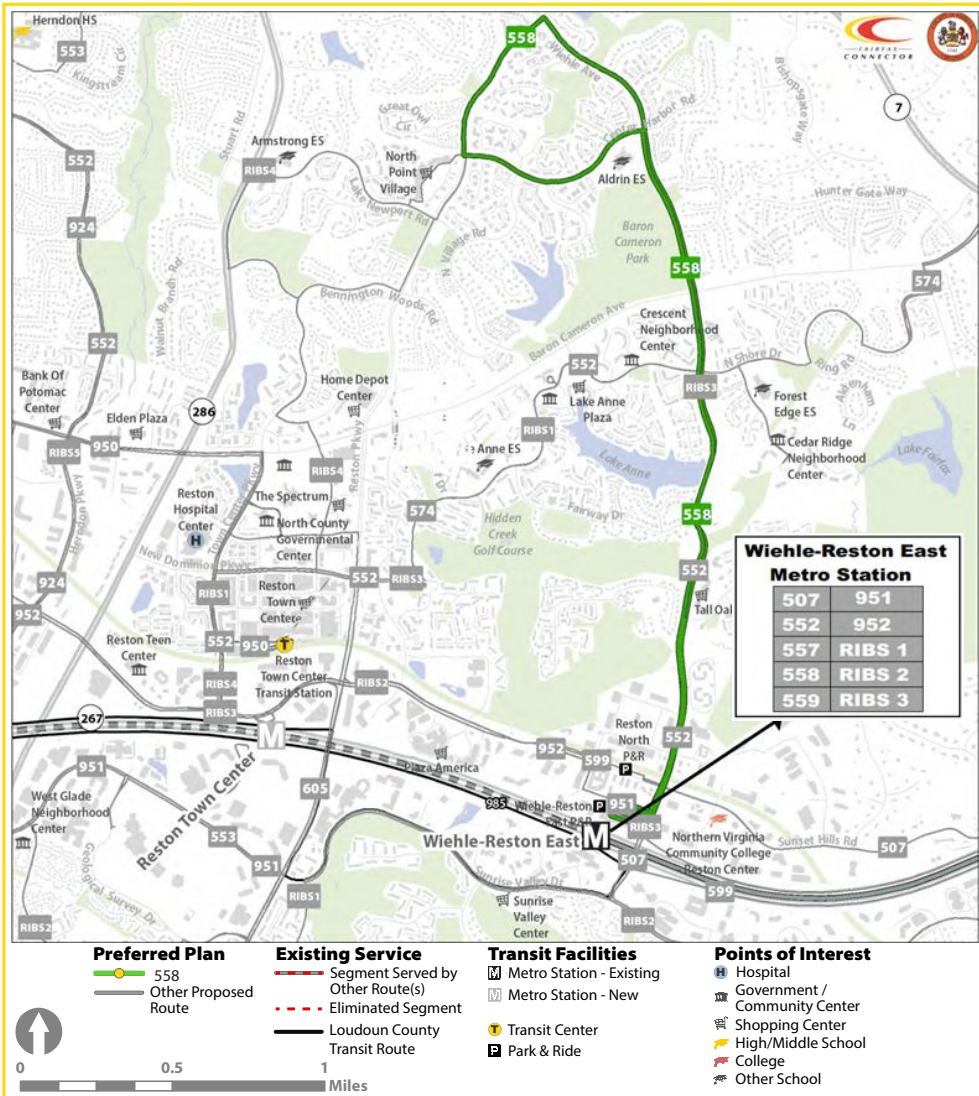

ROUTE 558: CENTER HARBOR - WIEHLE RESTON EAST METRO

OVERVIEW	CLASS	Local
	DIRECTIONS	Northbound/Southbound
	VIA	Wiehle Avenue and Center Harbor Road
	TRANSFERS AVAILABLE	Silver Line, 507, 552, 557, 559, 598, 599, 951, 952, RIBS1, RIBS2, RIBS3
	IMPROVEMENT(S)	Route would be split into two routes 558 and 559, with Route 558 serving Center Harbor and Wiehle-Reston East Metro Station, and Route 559 serving Wiehle-Reston East Metro Station and Reston Town Center Transit Station.

		WEEKDAY	SATURDAY	SUNDAY
LEVEL OF SERVICE	PROPOSED ROUTE 558			
	SERVICE HOURS	5:28 AM - 9:03 PM	6:58 AM - 9:03 PM	6:58 AM - 9:03 PM
	FREQUENCY			
	RUSH	20 mins		
	NON-RUSH	60 mins	60 mins	60 mins

FACILITIES SERVED WITHIN A QUARTER MILE

0 HIGH/MIDDLE SCHOOLS	0 TRANSIT CENTERS	0 COLLEGES	2 PARK & RIDE LOTS
1 METRO RAIL STATIONS	1 ACTIVITY CENTERS	0 HOSPITALS	0 COMMUNITY / HUMAN SERVICES CENTERS