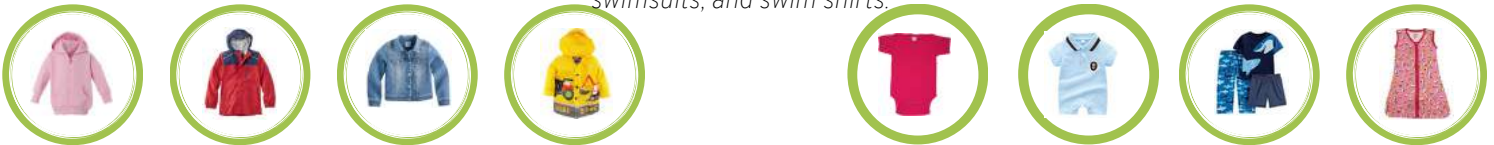

Yes!

CLOTHING

NB/Preemie to Size 16/18 for Girls and Boys | Sizes (XS - XL) for Juniors

Think Sunshine! Lightweight fabrics (like cotton), in light colors. Unlined clothing.

Spring/Summer short sleeves, tank tops, skirts, dresses, shorts, jeans, leggings, capris, button-up cotton cardigans, athletic pants, swimsuits, and swim shirts.