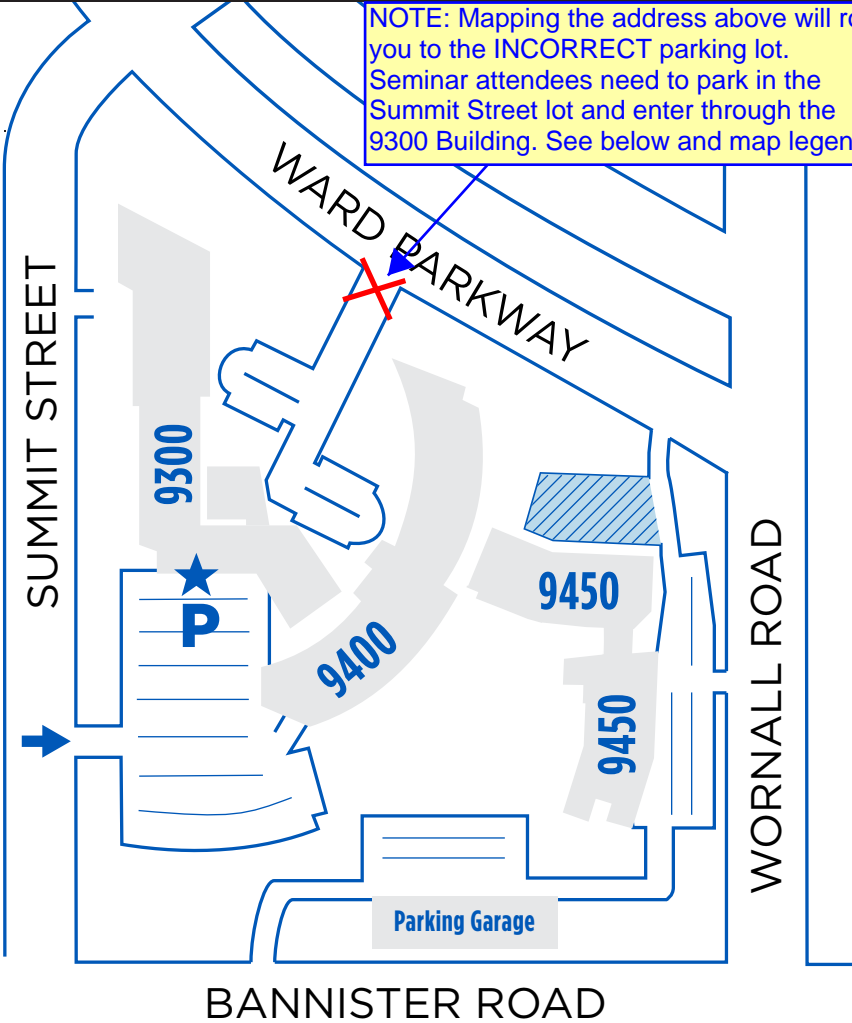

## Event Parking – 9300 Building

NOTE: Mapping the address above will route you to the INCORRECT parking lot. Seminar attendees need to park in the Summit Street lot and enter through the 9300 Building. See below and map legend.

**BURNS**  **MCDONNELL**

Building Entrance: ★  
Visitor Parking: P  
Restricted Parking: 