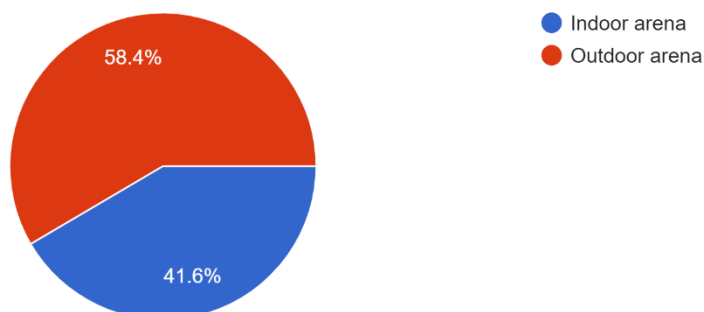

1,346 responses

If yes, what size/type of competition do you feel most comfortable entering?

1,358 responses

At this time, what competition venue/ facility would you prefer to compete?

1,379 responses

Are you comfortable with other competitors, show attendees and family watching from the stands while taking recommended social distancing precautions, standing 6 ft apart, wearing masks etc.?