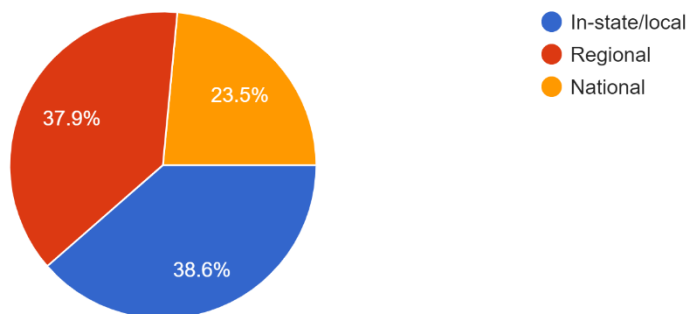

If yes, what size/type of competition do you feel most comfortable entering?

1,358 responses