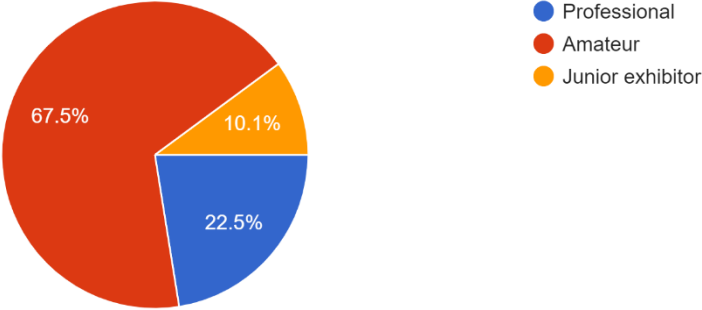

JLC Horse Show Re-Opening Survey #2 Results Summary Charts

What is your current exhibitor status?

1,420 responses

Do you plan to attend a competition in 2020?

1,423 responses

If yes, when would you feel comfortable attending your first competition?