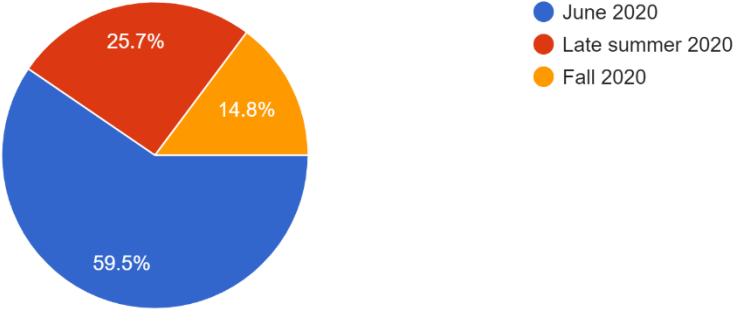

If yes, when would you feel comfortable attending your first competition?

1,346 responses