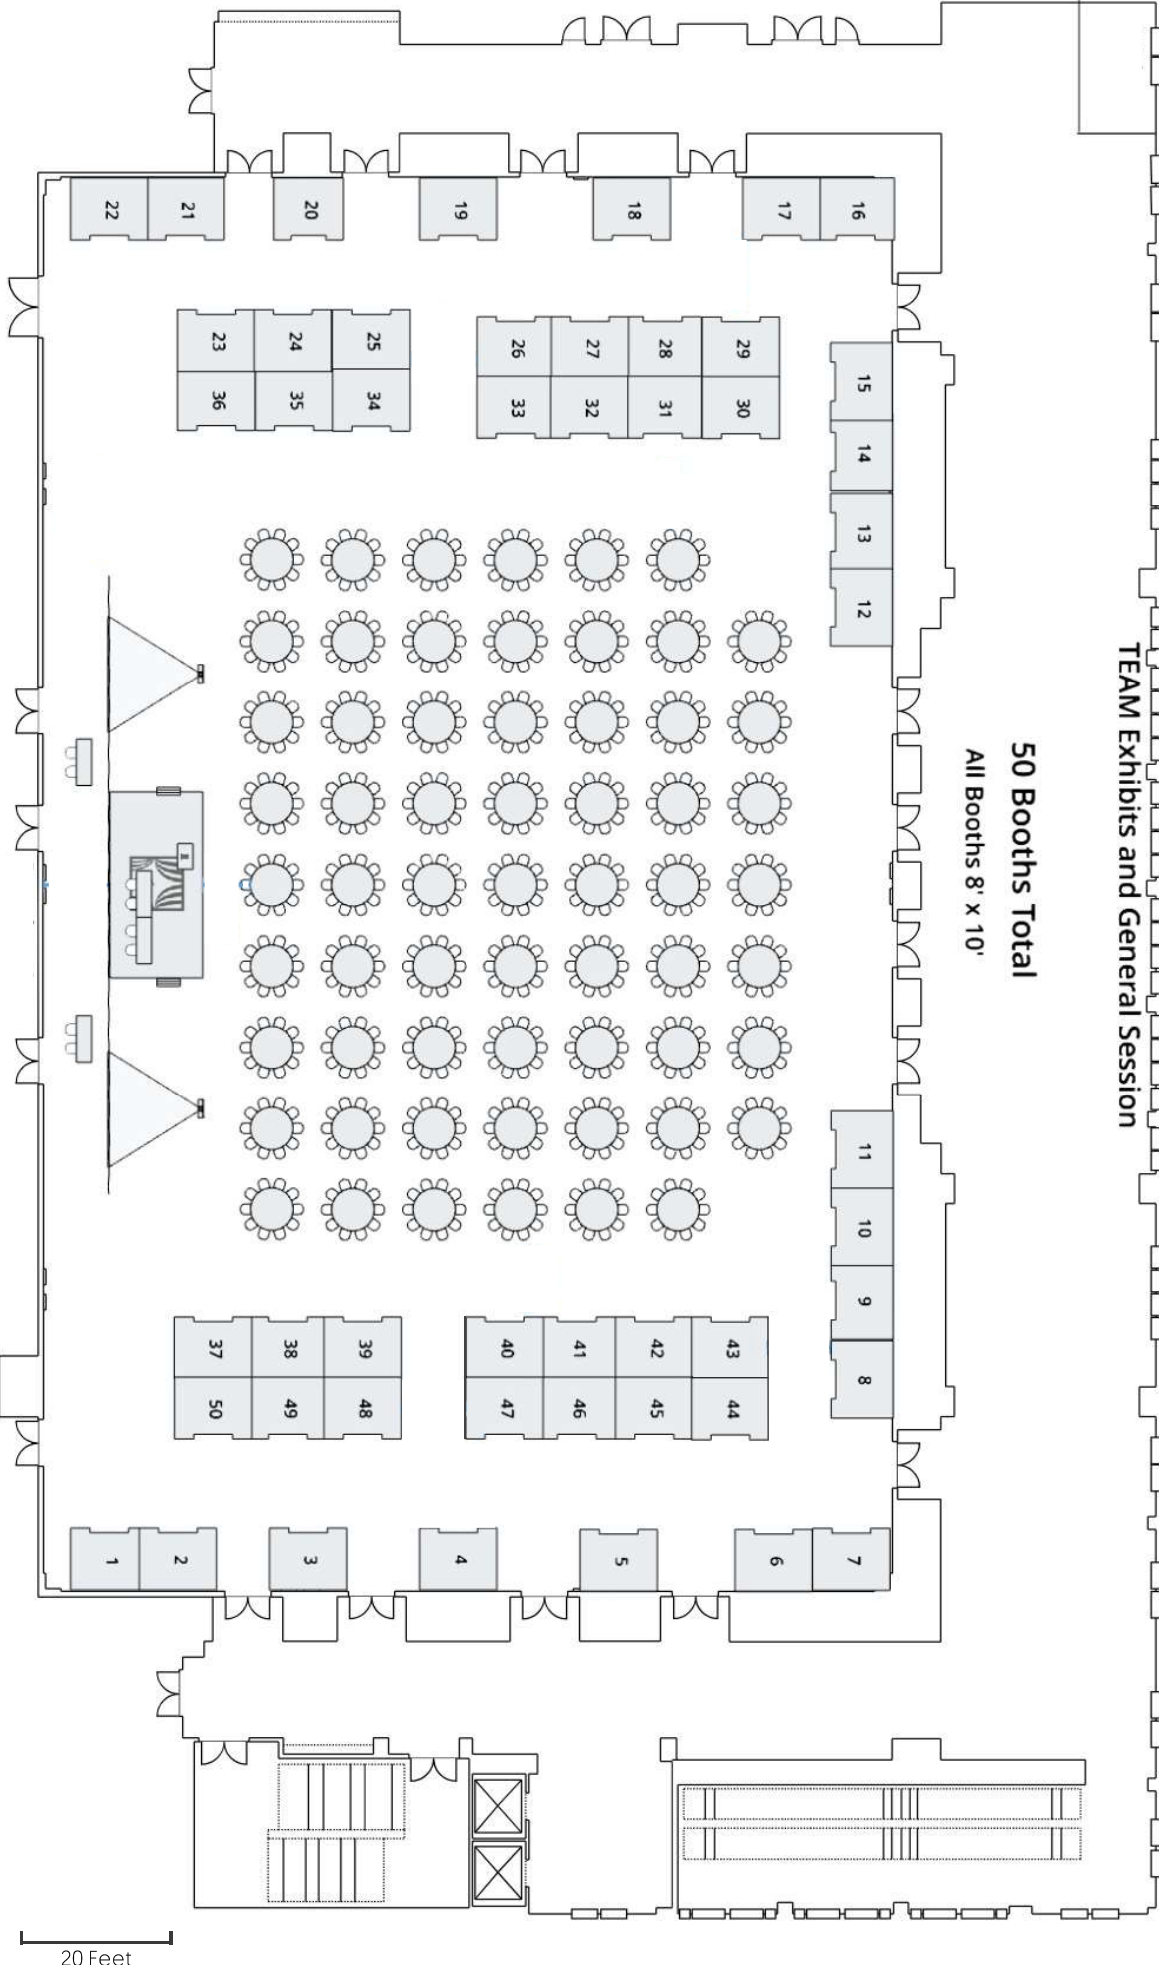

TEAM Exhibits and General Session

50 Booths Total
All Booths 8' x 10'

20 Feet