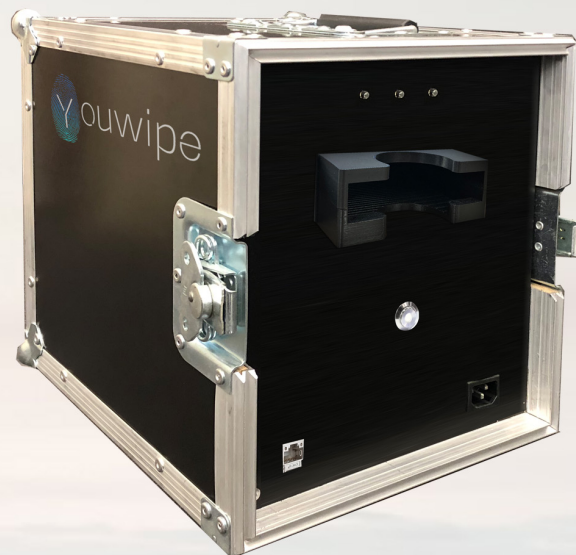

DEGAUSSER CUBE

DEG-20C

Technical Specifications

- Erases 3.5" and 2.5" Magnetic Harddrives
- Strong magnetic field for secure erasure
- Fast erasure: ~ 60s per disk
- Erase up to 30 harddrives per hour
- Connectivity for Reporting purposes
- Easy handling & transport through ruggedized casing
- 2.5" Adapter (optional)
- incl. Reporting Software: DokuKit Professional

- Dimensions (incl. Front-Cover): 31(h) x 27(w) x 40(d) cm
- Weight: 13,9 kg (w/o adapters)

- Made in Germany