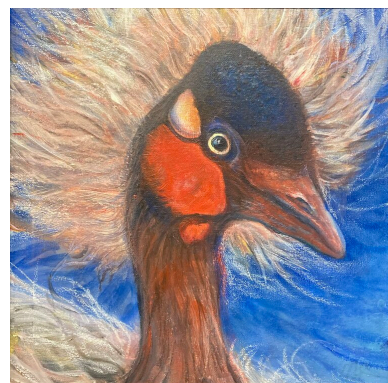

USD 4000

MARY ANNE REILLY

Japanese Irises

16 x 24 x 1.5 inch (h x w x d)

Oil on canvas

MARY ANNE REILLY

Cockatoo

12 x 12 x 1 inch (h x w x d)

Oil on canvas

USD 1200

MARY ANNE REILLY

Diva #1

12 x 12 x 1 inch (h x w x d)

Oil on canvas

USD 1200

MARY ANNE REILLY