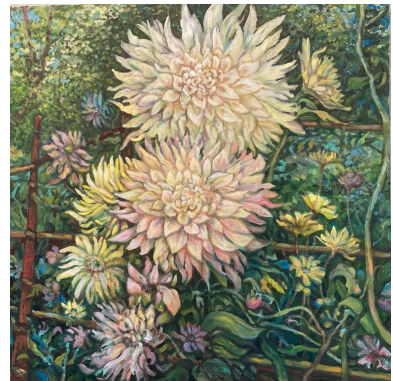

MARY ANNE REILLY

Dahlia Dance

36 x 36 x 2 inch (h x w x d)

Oil on canvas

USD 4000

MARY ANNE REILLY

Dumbarton Gate

24 x 40 x 1.5 inch (h x w x d)

Oil on canvas