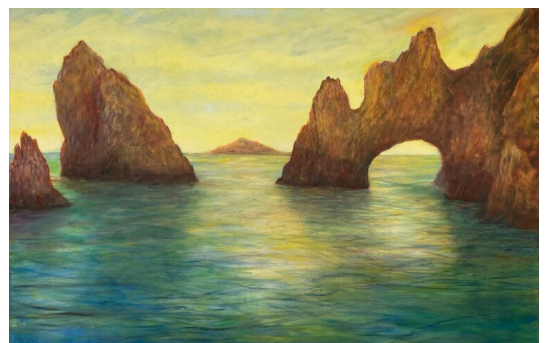

MARY ANNE REILLY

Cabo, Mexico

32 x 50 x 2 inch (h x w x d)

Oil on canvas

USD 6000