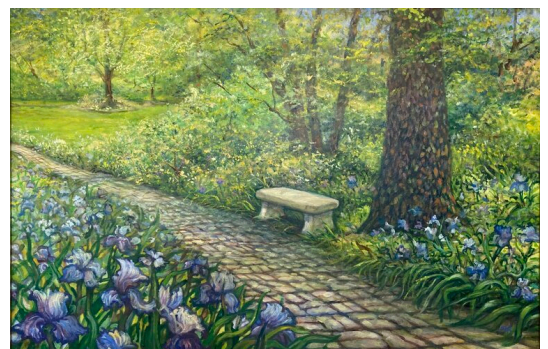

Dumbarton Oaks -- Iris Walk

24 x 36 x 2 inch (h x w x d)

Oil on canvas

USD 4000

MARY ANNE REILLY

The Blue Irises

16 x 20 x 1 inch (h x w x d)

Oil on canvas