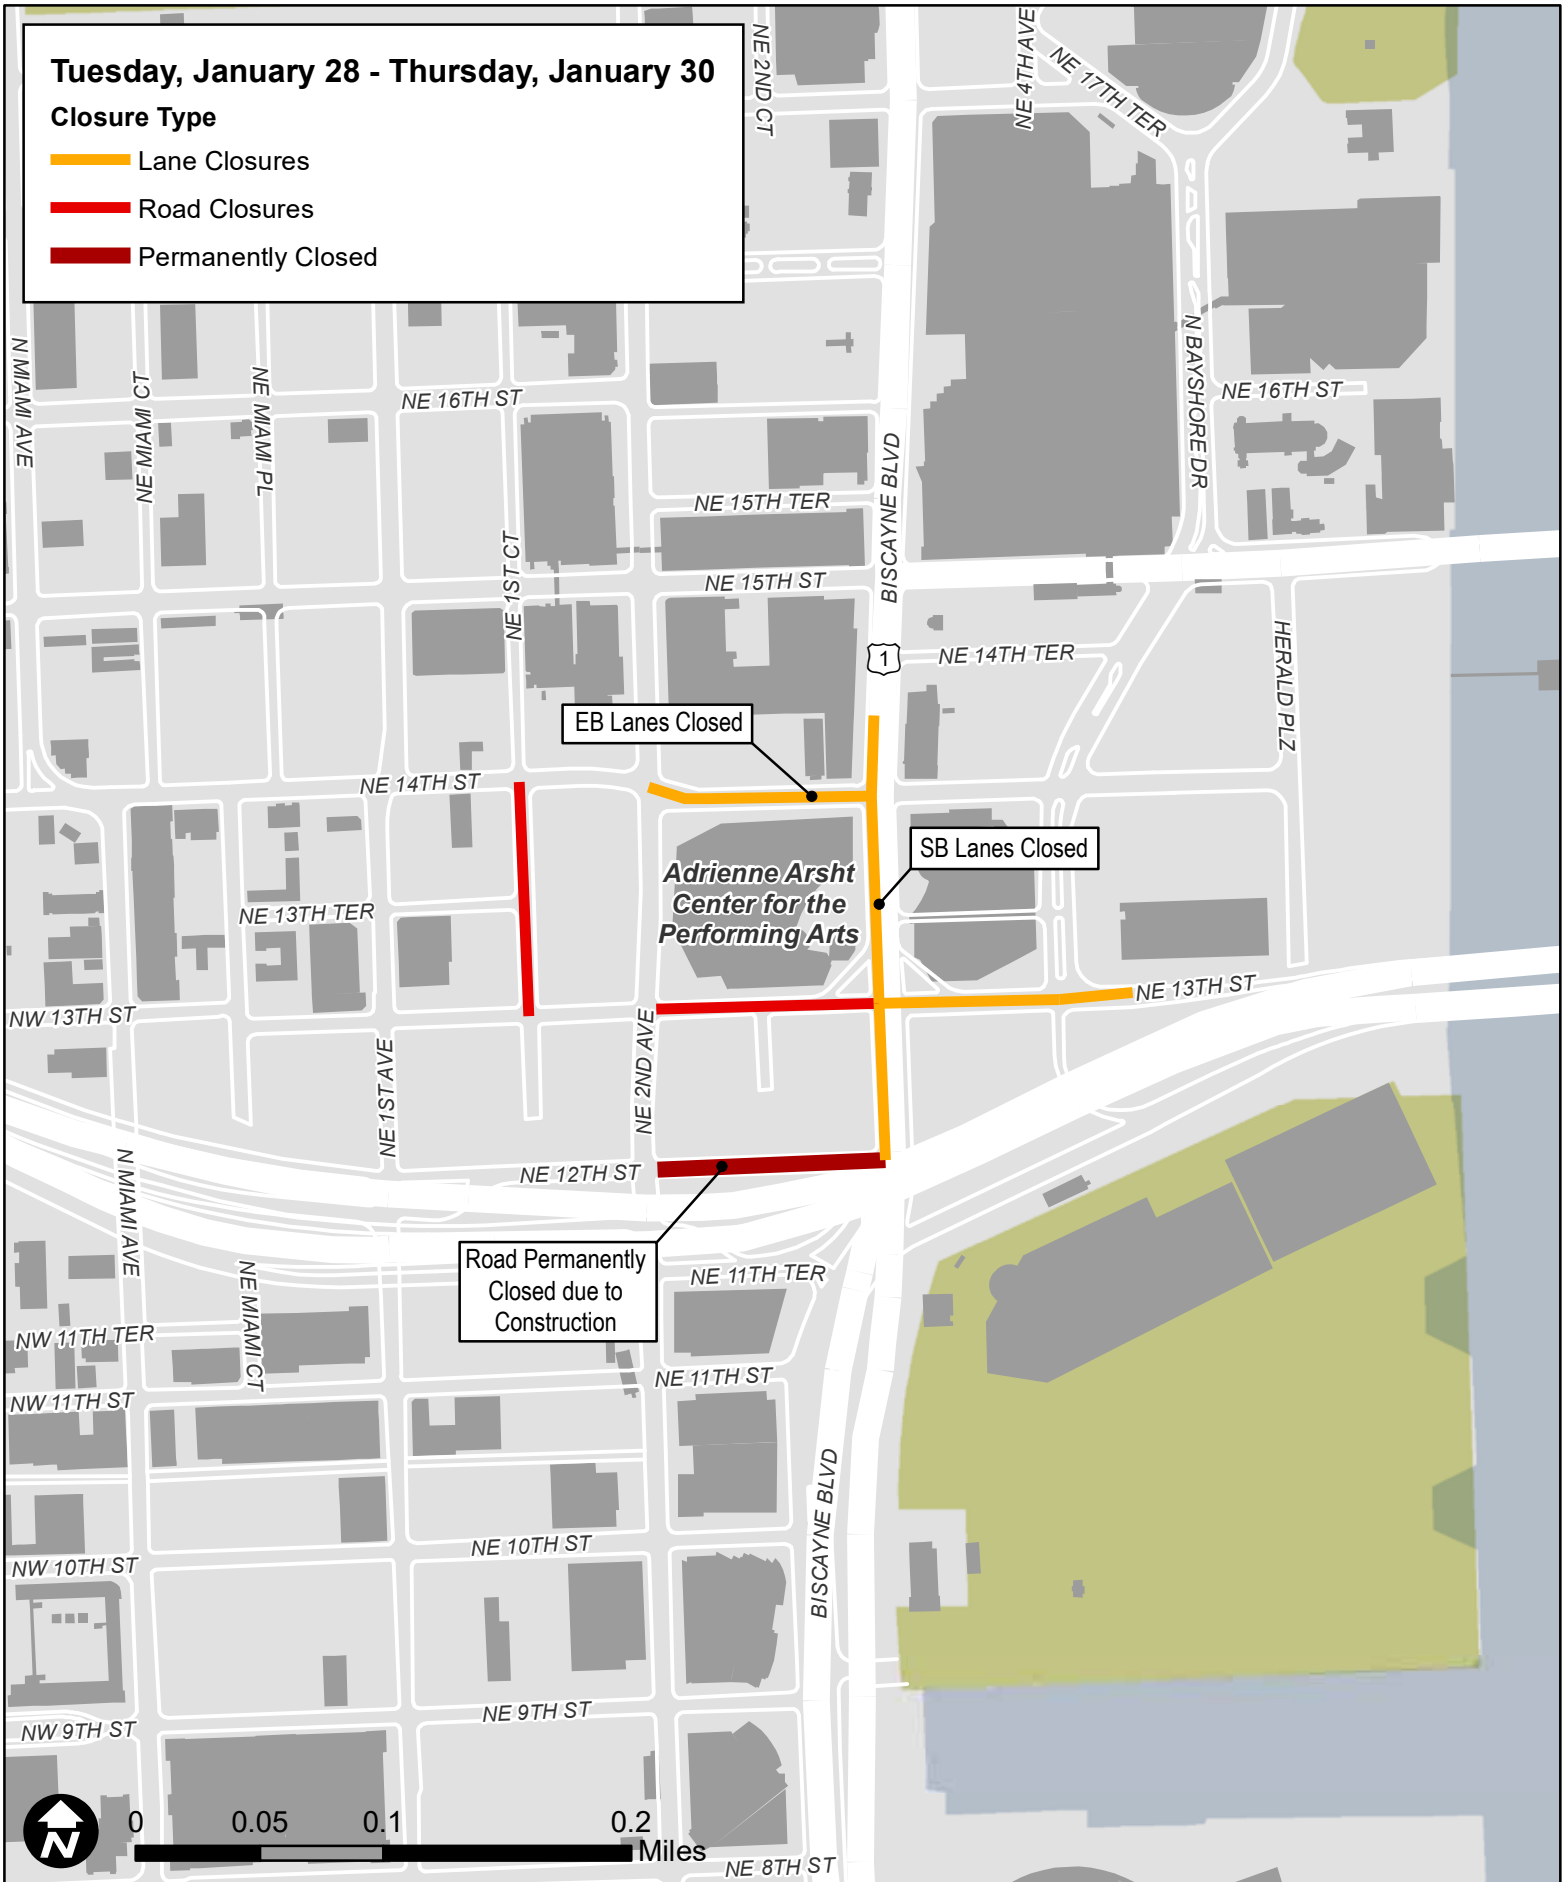

Super Bowl LIV Events Closures

Downtown Miami Events

Monday, January 27

Closure Type

-  Lane Closures
-  Road Closures
-  Permanently Closed

*Note that closures, dates, and times shown are current as of 1/17/2020 and are subject to change based on traffic conditions and public safety concerns.

Super Bowl LIV Events Closures

Downtown Miami Events

Tuesday, January 28 - Thursday, January 30

Closure Type

-  Lane Closures
-  Road Closures
-  Permanently Closed

*Note that closures, dates, and times shown are current as of 1/17/2020 and are subject to change based on traffic conditions and public safety concerns.

Super Bowl LIV Events Closures

Downtown Miami Events

Friday, January 31

Closure Type

-  Lane Closures
-  Road Closures
-  Permanently Closed

*Note that closures, dates, and times shown are current as of 1/17/2020 and are subject to change based on traffic conditions and public safety concerns.

Super Bowl LIV Events Closures

Downtown Miami Events

Saturday, February 1

Closure Type

-  Lane Closures
-  Lane Conversion
-  Road Closures
-  Permanently Closed

*Note that closures, dates, and times shown are current as of 1/17/2020 and are subject to change based on traffic conditions and public safety concerns.