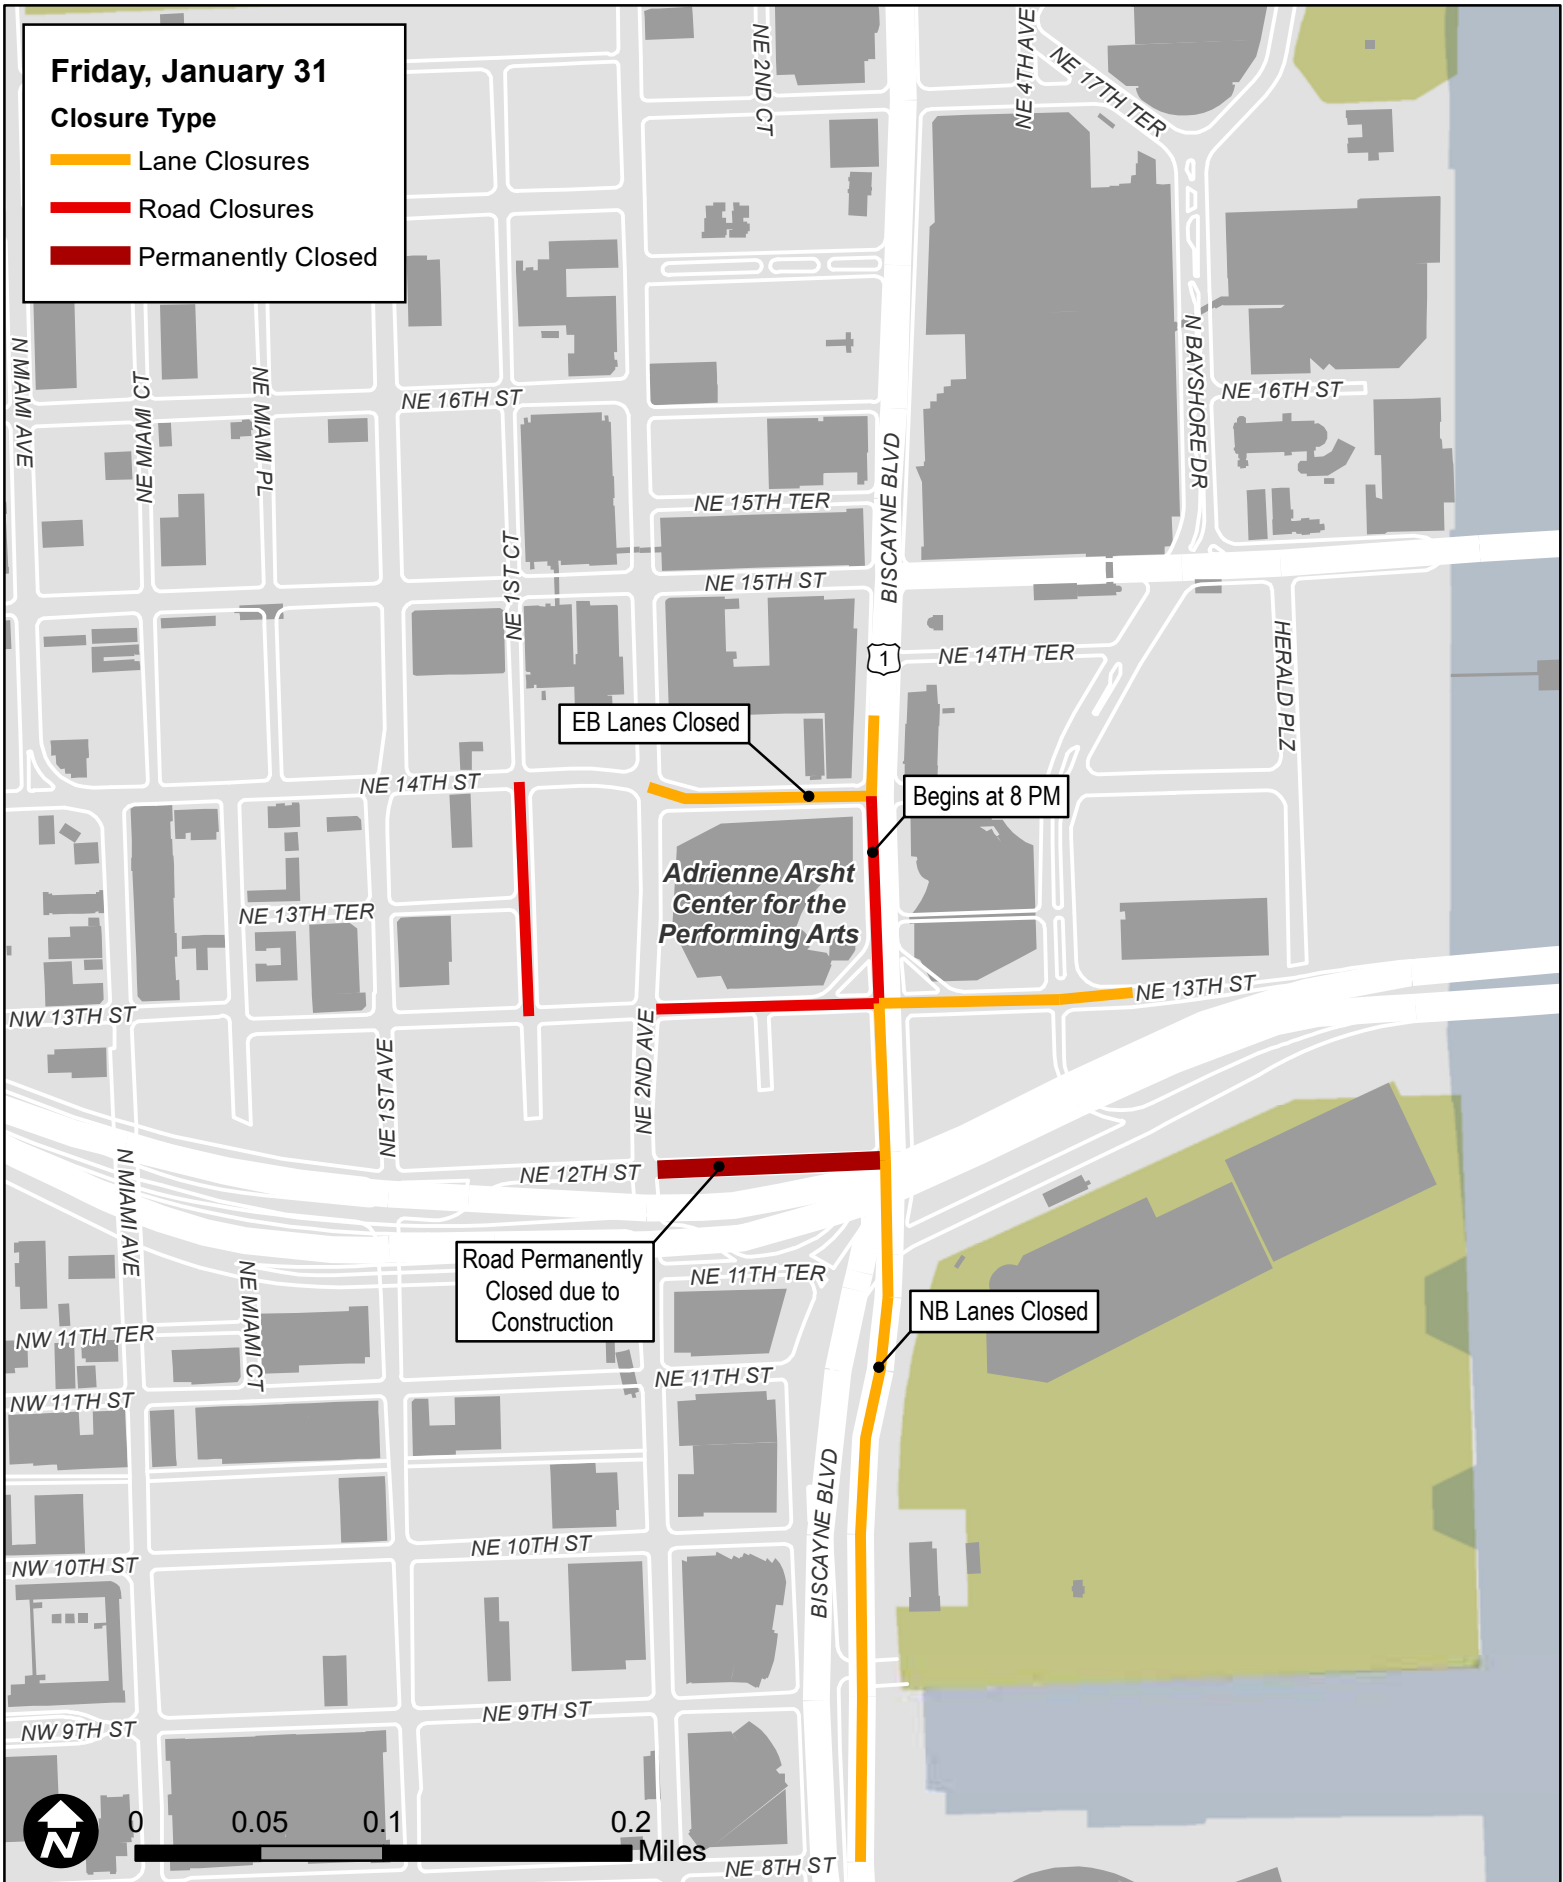

Super Bowl LIV Events Closures

Downtown Miami Events

Monday, January 27

Closure Type

-  Lane Closures
-  Road Closures
-  Permanently Closed

*Note that closures, dates, and times shown are current as of 1/17/2020 and are subject to change based on traffic conditions and public safety concerns.

Super Bowl LIV Events Closures

Downtown Miami Events

Tuesday, January 28 - Thursday, January 30

Closure Type

-  Lane Closures
-  Road Closures
-  Permanently Closed

*Note that closures, dates, and times shown are current as of 1/17/2020 and are subject to change based on traffic conditions and public safety concerns.

Super Bowl LIV Events Closures

Downtown Miami Events

Friday, January 31

Closure Type

-  Lane Closures
-  Road Closures
-  Permanently Closed

*Note that closures, dates, and times shown are current as of 1/17/2020 and are subject to change based on traffic conditions and public safety concerns.

Super Bowl LIV Events Closures

Downtown Miami Events

Saturday, February 1

Closure Type

-  Lane Closures
-  Lane Conversion
-  Road Closures
-  Permanently Closed

*Note that closures, dates, and times shown are current as of 1/17/2020 and are subject to change based on traffic conditions and public safety concerns.