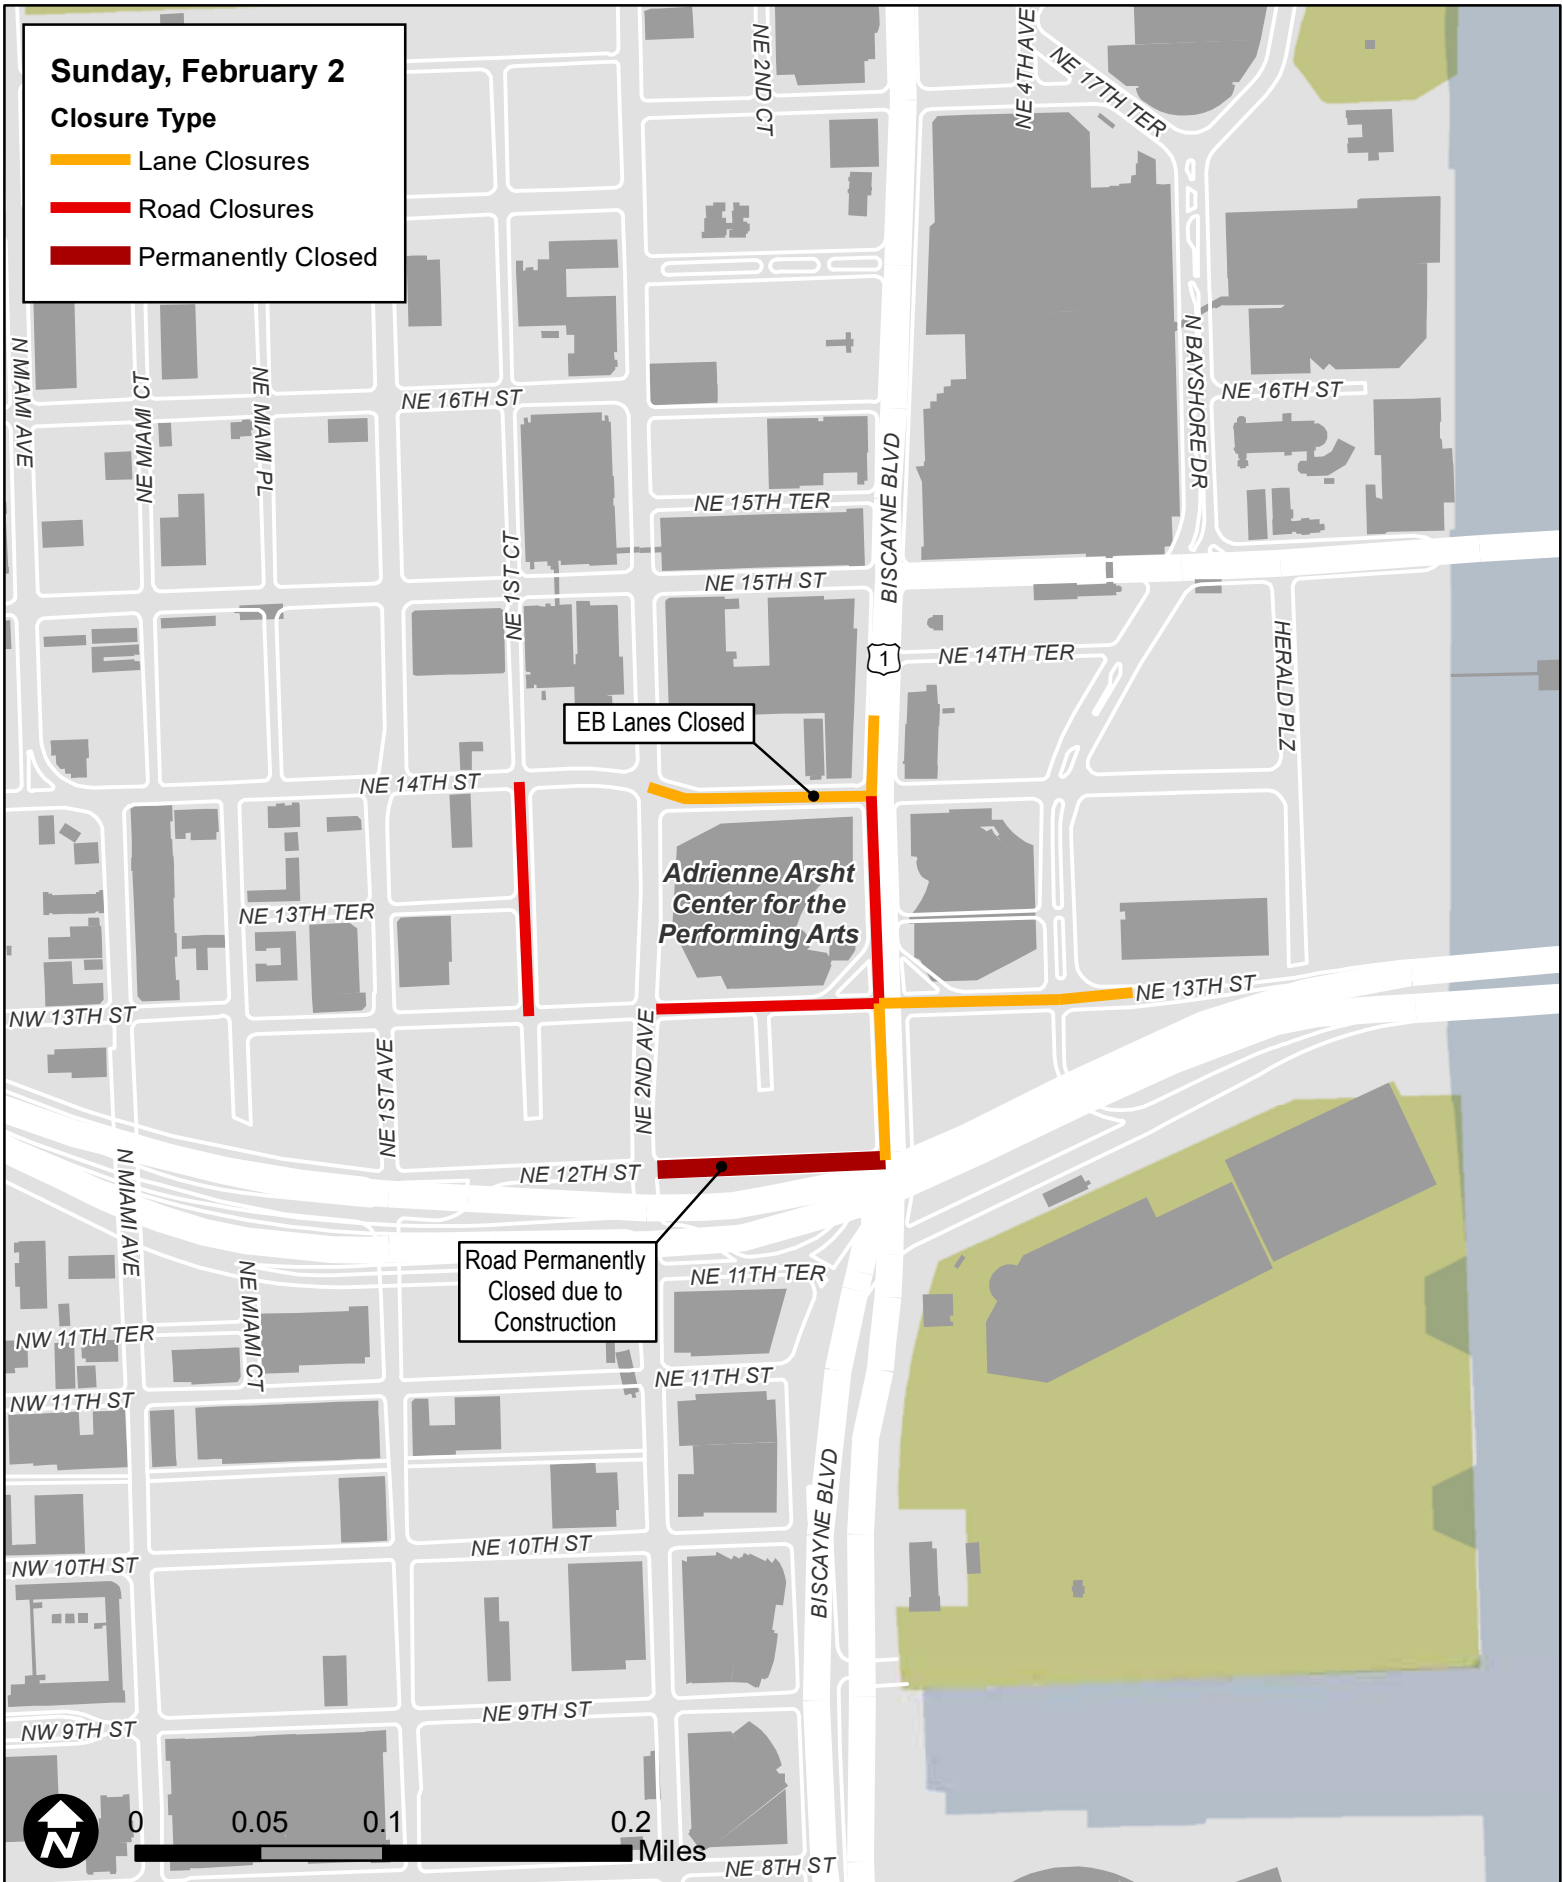

Sunday, February 2

Closure Type

- Lane Closures
- Road Closures
- Permanently Closed

*Note that closures, dates, and times shown are current as of 1/17/2020 and are subject to change based on traffic conditions and public safety concerns.

Super Bowl LIV Events Closures

Downtown Miami Events