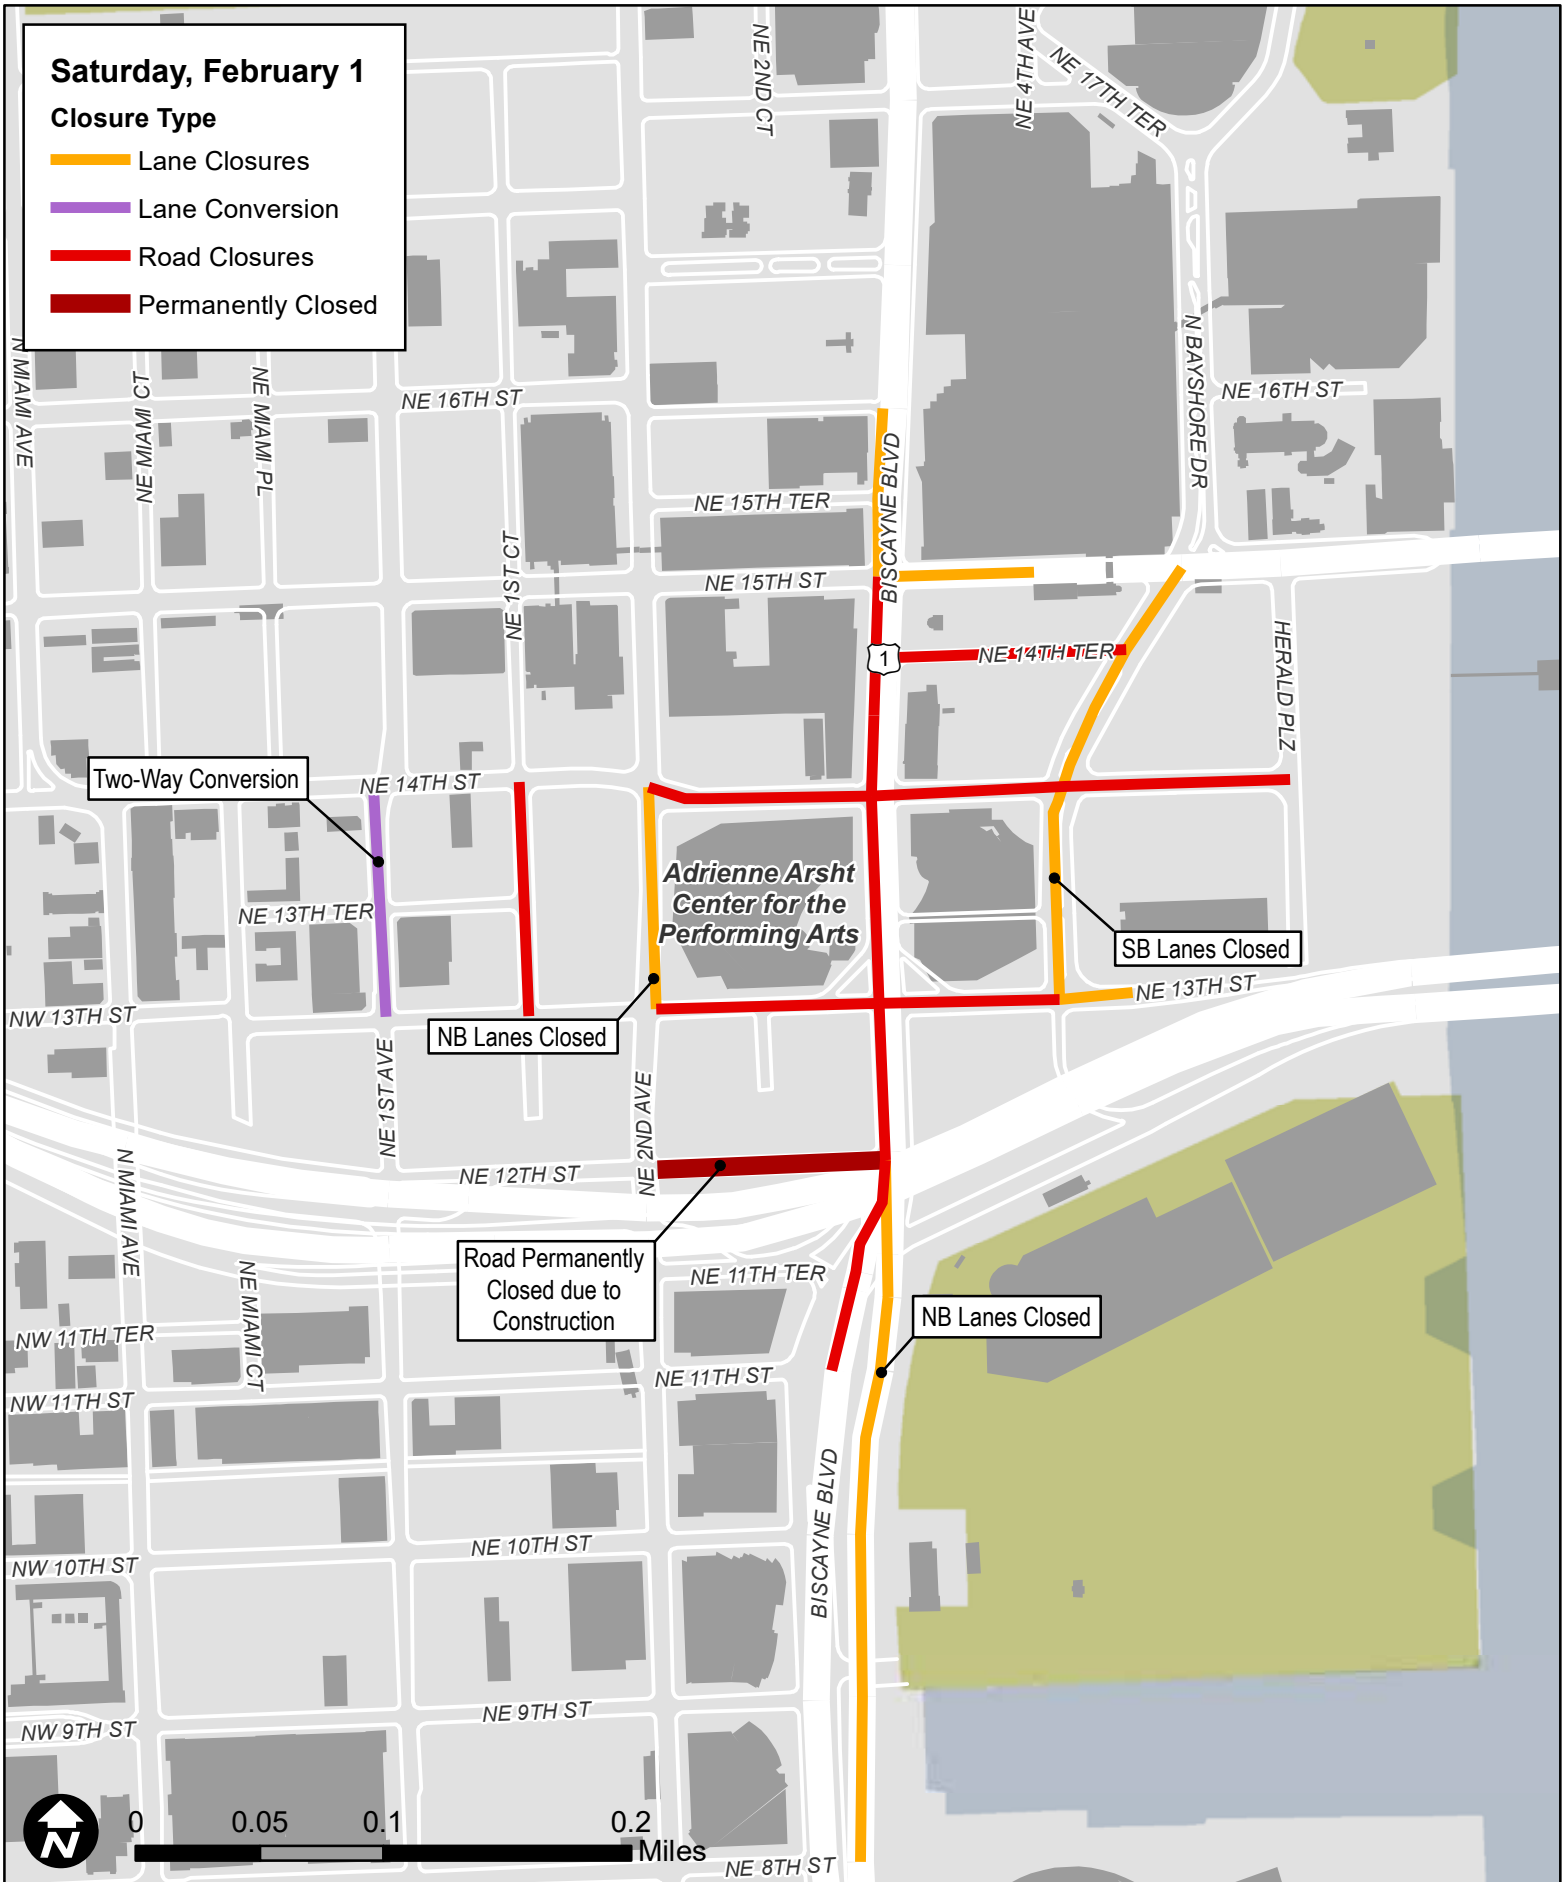

Super Bowl LIV Events Closures

Downtown Miami Events

Monday, January 27

Closure Type

-  Lane Closures
-  Road Closures
-  Permanently Closed

*Note that closures, dates, and times shown are current as of 1/17/2020 and are subject to change based on traffic conditions and public safety concerns.

Super Bowl LIV Events Closures

Downtown Miami Events

Tuesday, January 28 - Thursday, January 30

Closure Type

-  Lane Closures
-  Road Closures
-  Permanently Closed

*Note that closures, dates, and times shown are current as of 1/17/2020 and are subject to change based on traffic conditions and public safety concerns.

Super Bowl LIV Events Closures

Downtown Miami Events

Friday, January 31

Closure Type

-  Lane Closures
-  Road Closures
-  Permanently Closed

*Note that closures, dates, and times shown are current as of 1/17/2020 and are subject to change based on traffic conditions and public safety concerns.

Super Bowl LIV Events Closures

Downtown Miami Events

Saturday, February 1

Closure Type

-  Lane Closures
-  Lane Conversion
-  Road Closures
-  Permanently Closed

*Note that closures, dates, and times shown are current as of 1/17/2020 and are subject to change based on traffic conditions and public safety concerns.