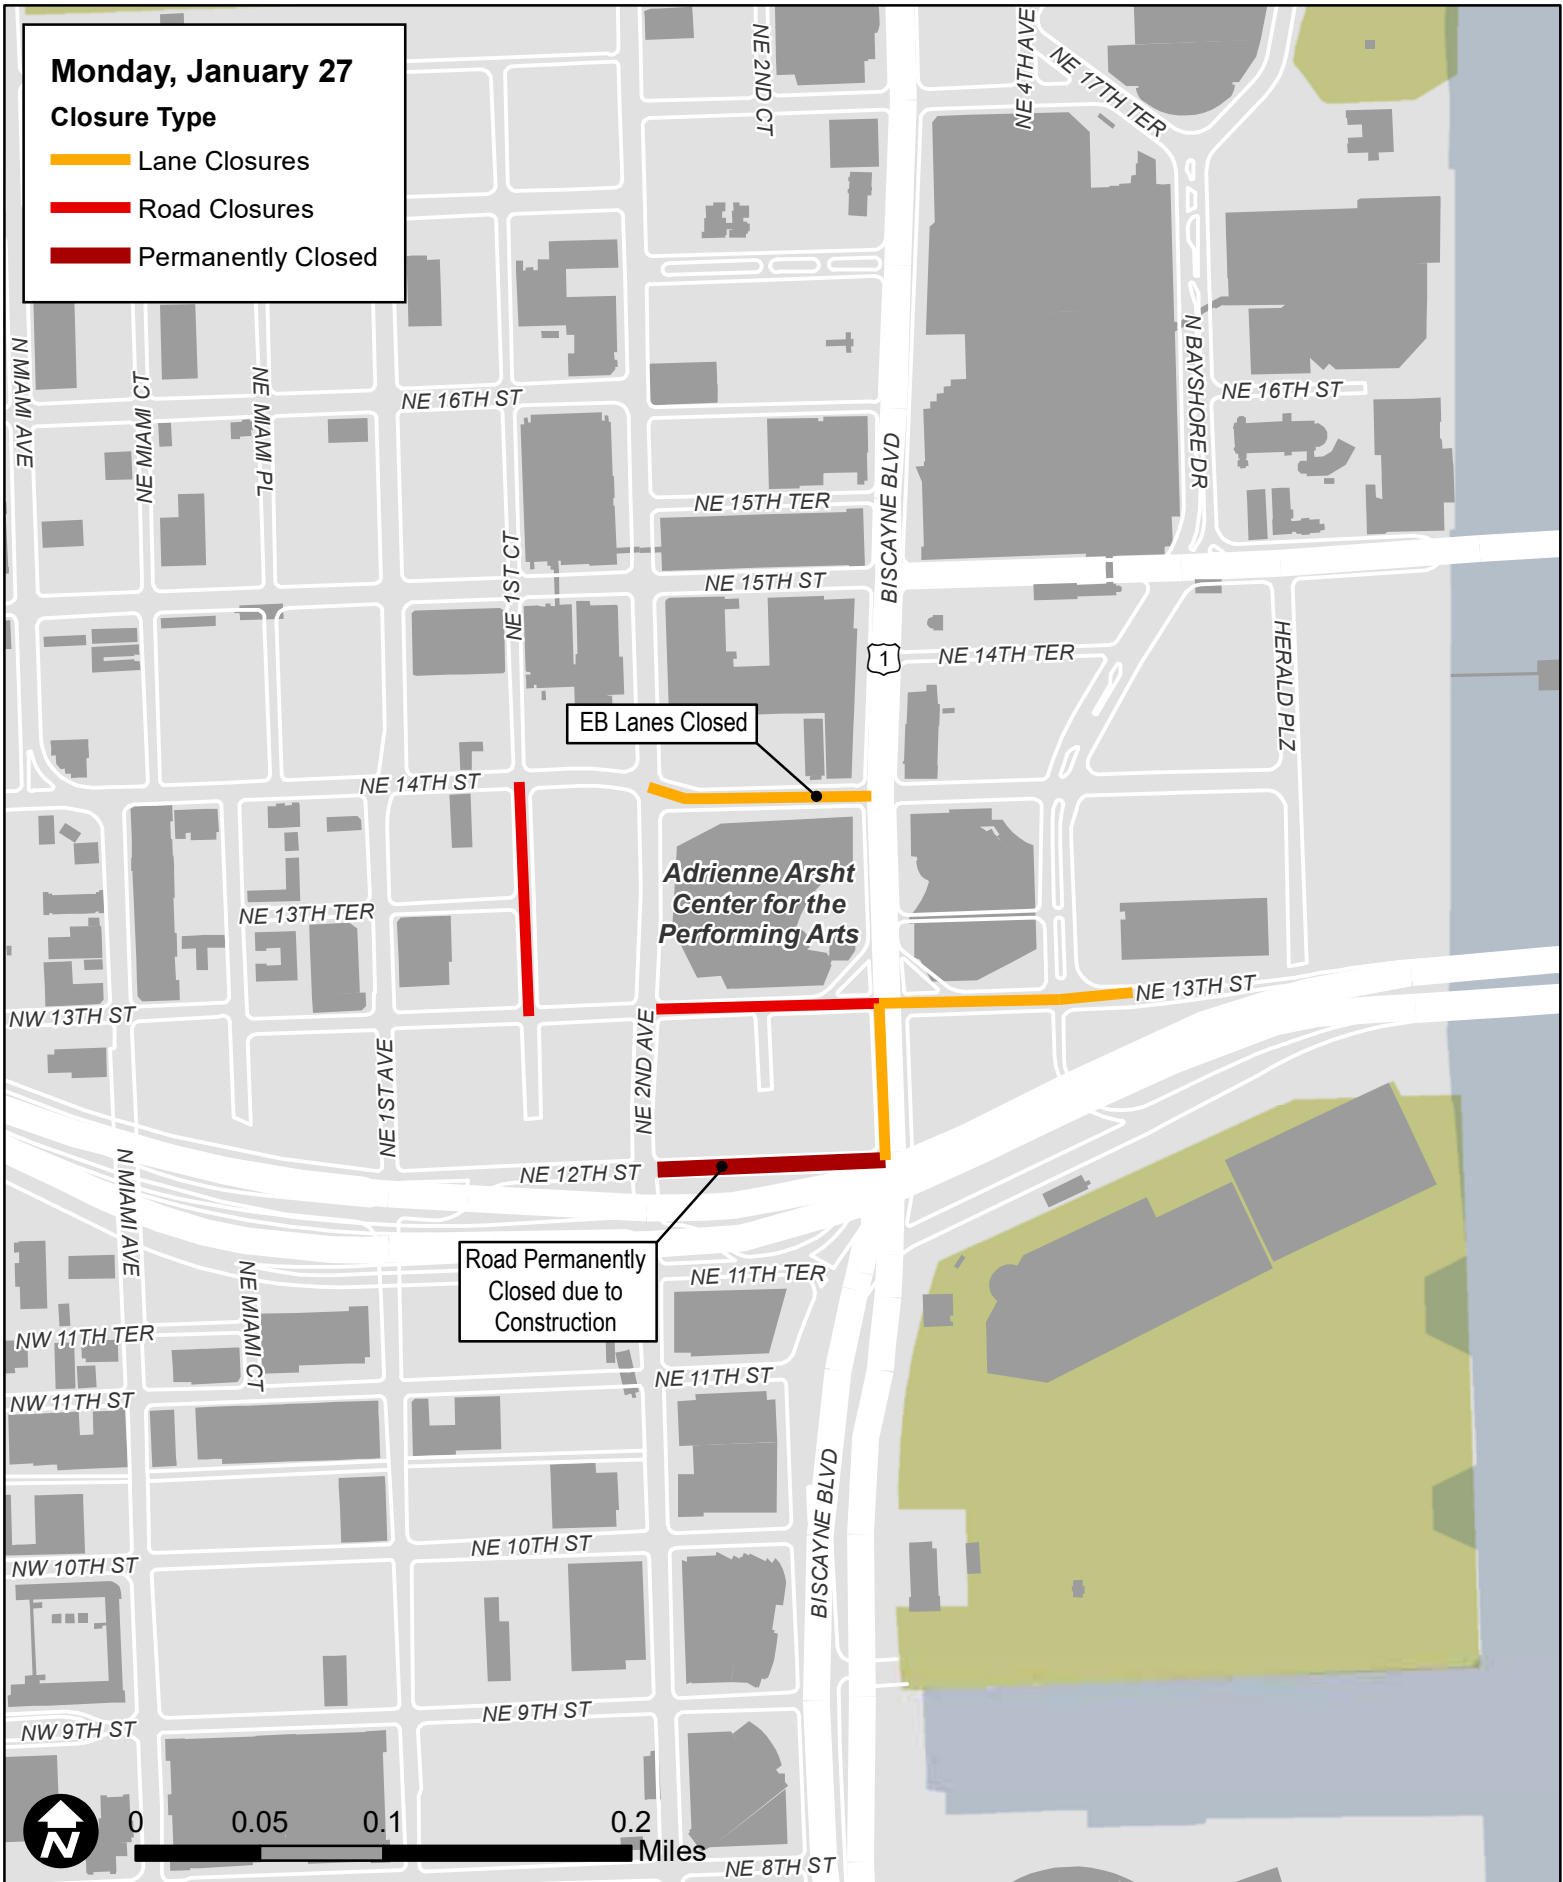

Sunday, January 26

Closure Type

-  Lane Closures
-  Road Closures
-  Permanently Closed

*Note that closures, dates, and times shown are current as of 1/17/2020 and are subject to change based on traffic conditions and public safety concerns.

Super Bowl LIV Events Closures

Downtown Miami Events

Monday, January 27

Closure Type

-  Lane Closures
-  Road Closures
-  Permanently Closed

*Note that closures, dates, and times shown are current as of 1/17/2020 and are subject to change based on traffic conditions and public safety concerns.

Super Bowl LIV Events Closures

Downtown Miami Events

Tuesday, January 28 - Thursday, January 30

Closure Type

-  Lane Closures
-  Road Closures
-  Permanently Closed

*Note that closures, dates, and times shown are current as of 1/17/2020 and are subject to change based on traffic conditions and public safety concerns.

Super Bowl LIV Events Closures

Downtown Miami Events

Friday, January 31

Closure Type

-  Lane Closures
-  Road Closures
-  Permanently Closed

*Note that closures, dates, and times shown are current as of 1/17/2020 and are subject to change based on traffic conditions and public safety concerns.