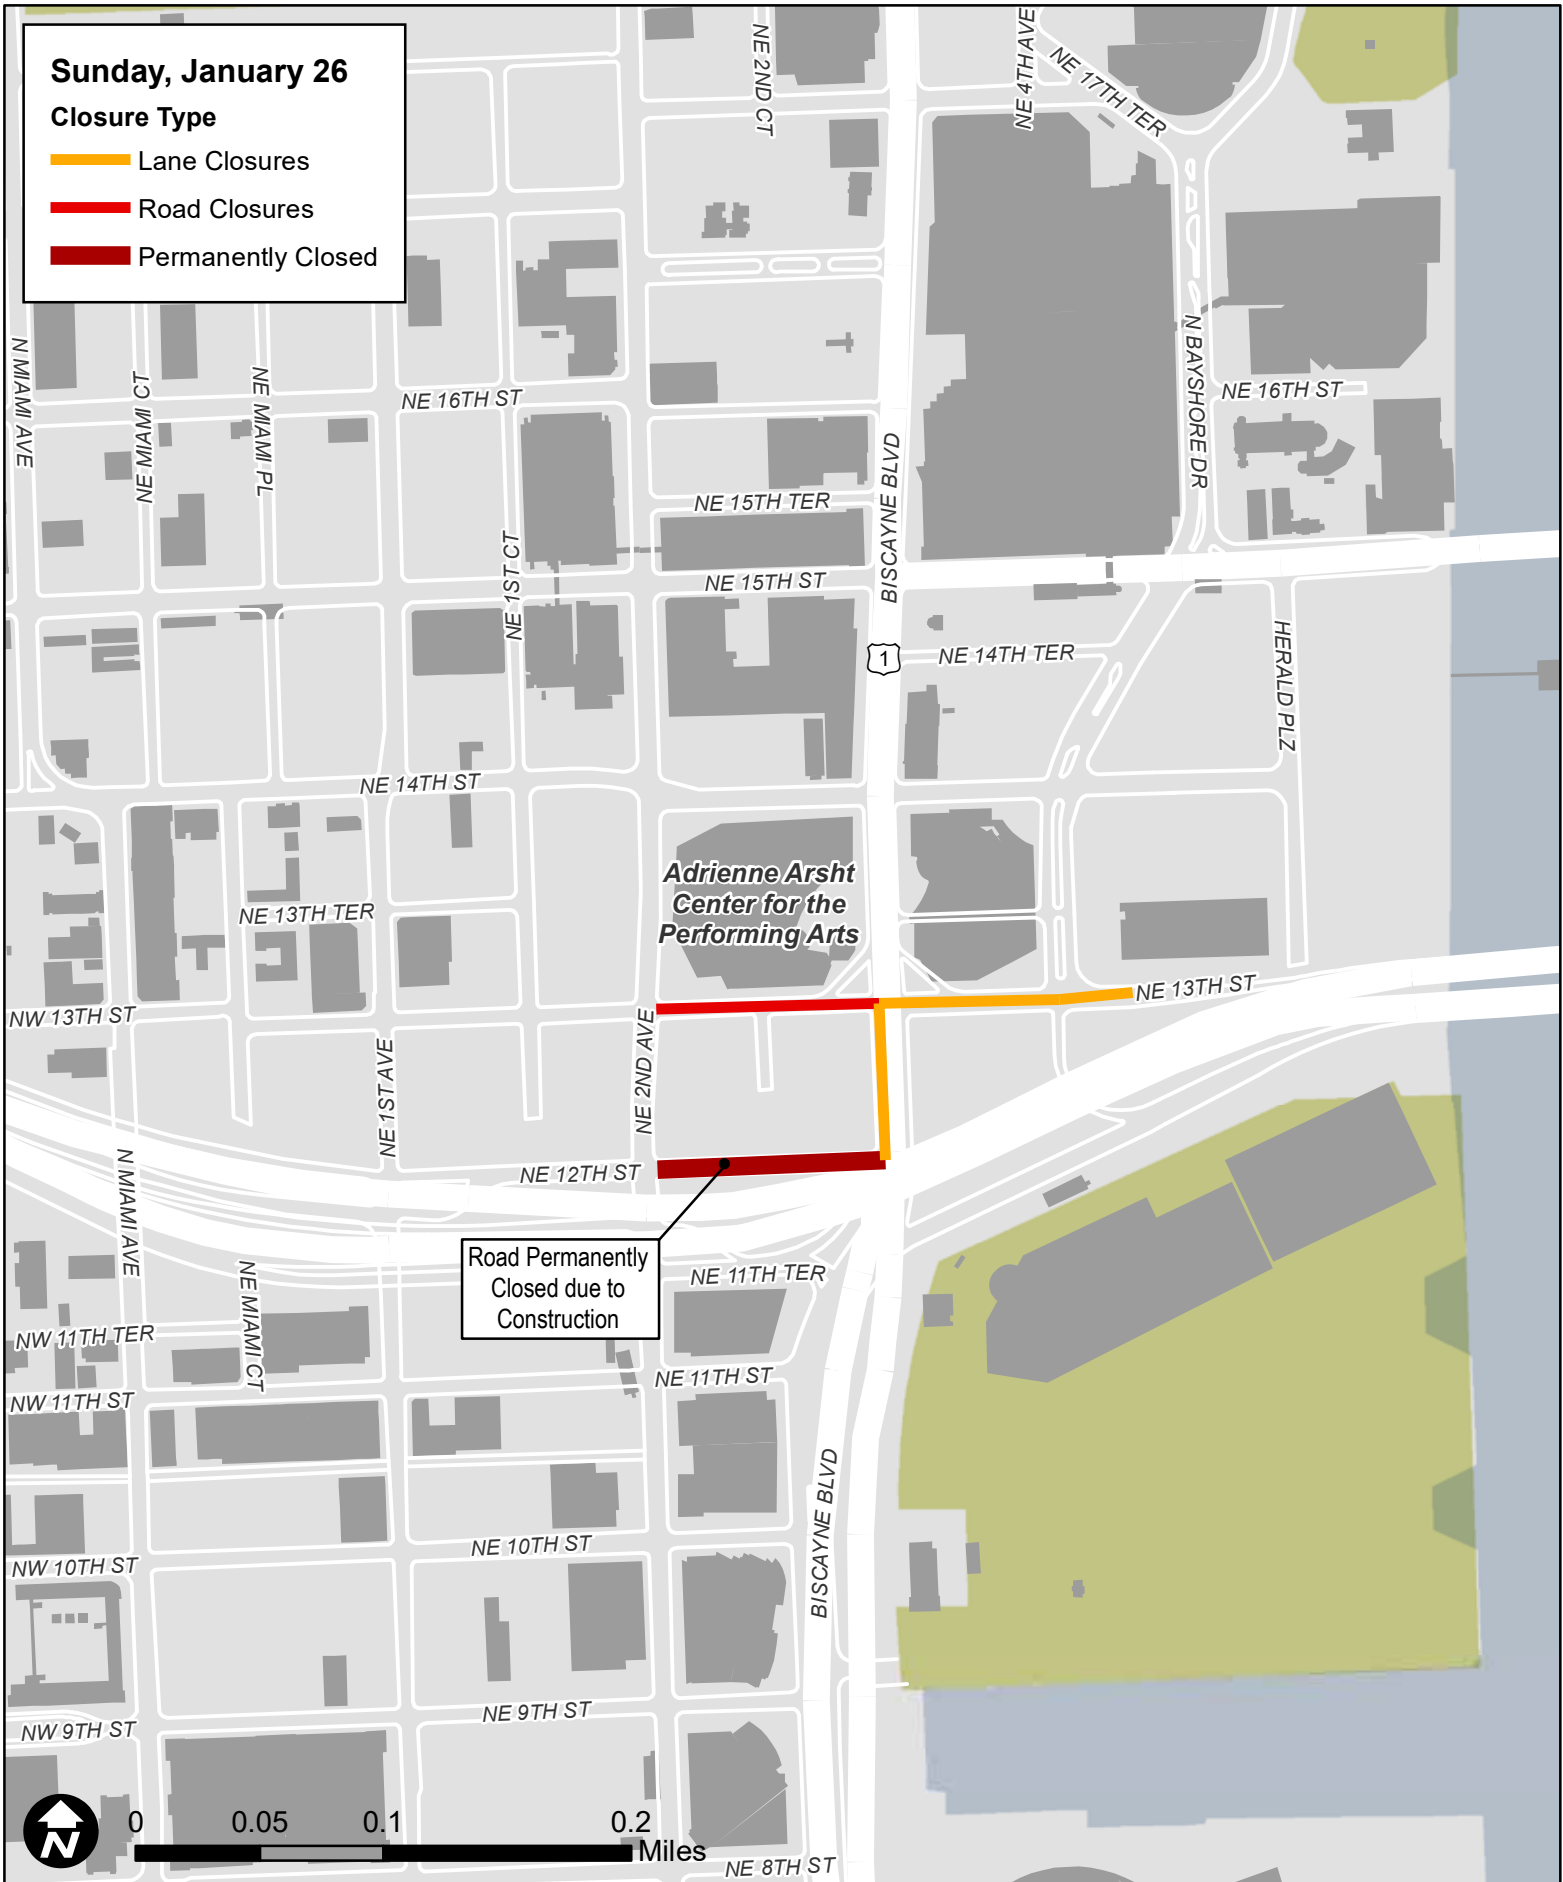

Sunday, January 26

Closure Type

-  Lane Closures
-  Road Closures
-  Permanently Closed

*Note that closures, dates, and times shown are current as of 1/17/2020 and are subject to change based on traffic conditions and public safety concerns.

Super Bowl LIV Events Closures

Downtown Miami Events

Monday, January 27

Closure Type

-  Lane Closures
-  Road Closures
-  Permanently Closed

*Note that closures, dates, and times shown are current as of 1/17/2020 and are subject to change based on traffic conditions and public safety concerns.

Super Bowl LIV Events Closures

Downtown Miami Events

Tuesday, January 28 - Thursday, January 30

Closure Type

-  Lane Closures
-  Road Closures
-  Permanently Closed

*Note that closures, dates, and times shown are current as of 1/17/2020 and are subject to change based on traffic conditions and public safety concerns.

Super Bowl LIV Events Closures

Downtown Miami Events

Friday, January 31

Closure Type

-  Lane Closures
-  Road Closures
-  Permanently Closed

*Note that closures, dates, and times shown are current as of 1/17/2020 and are subject to change based on traffic conditions and public safety concerns.