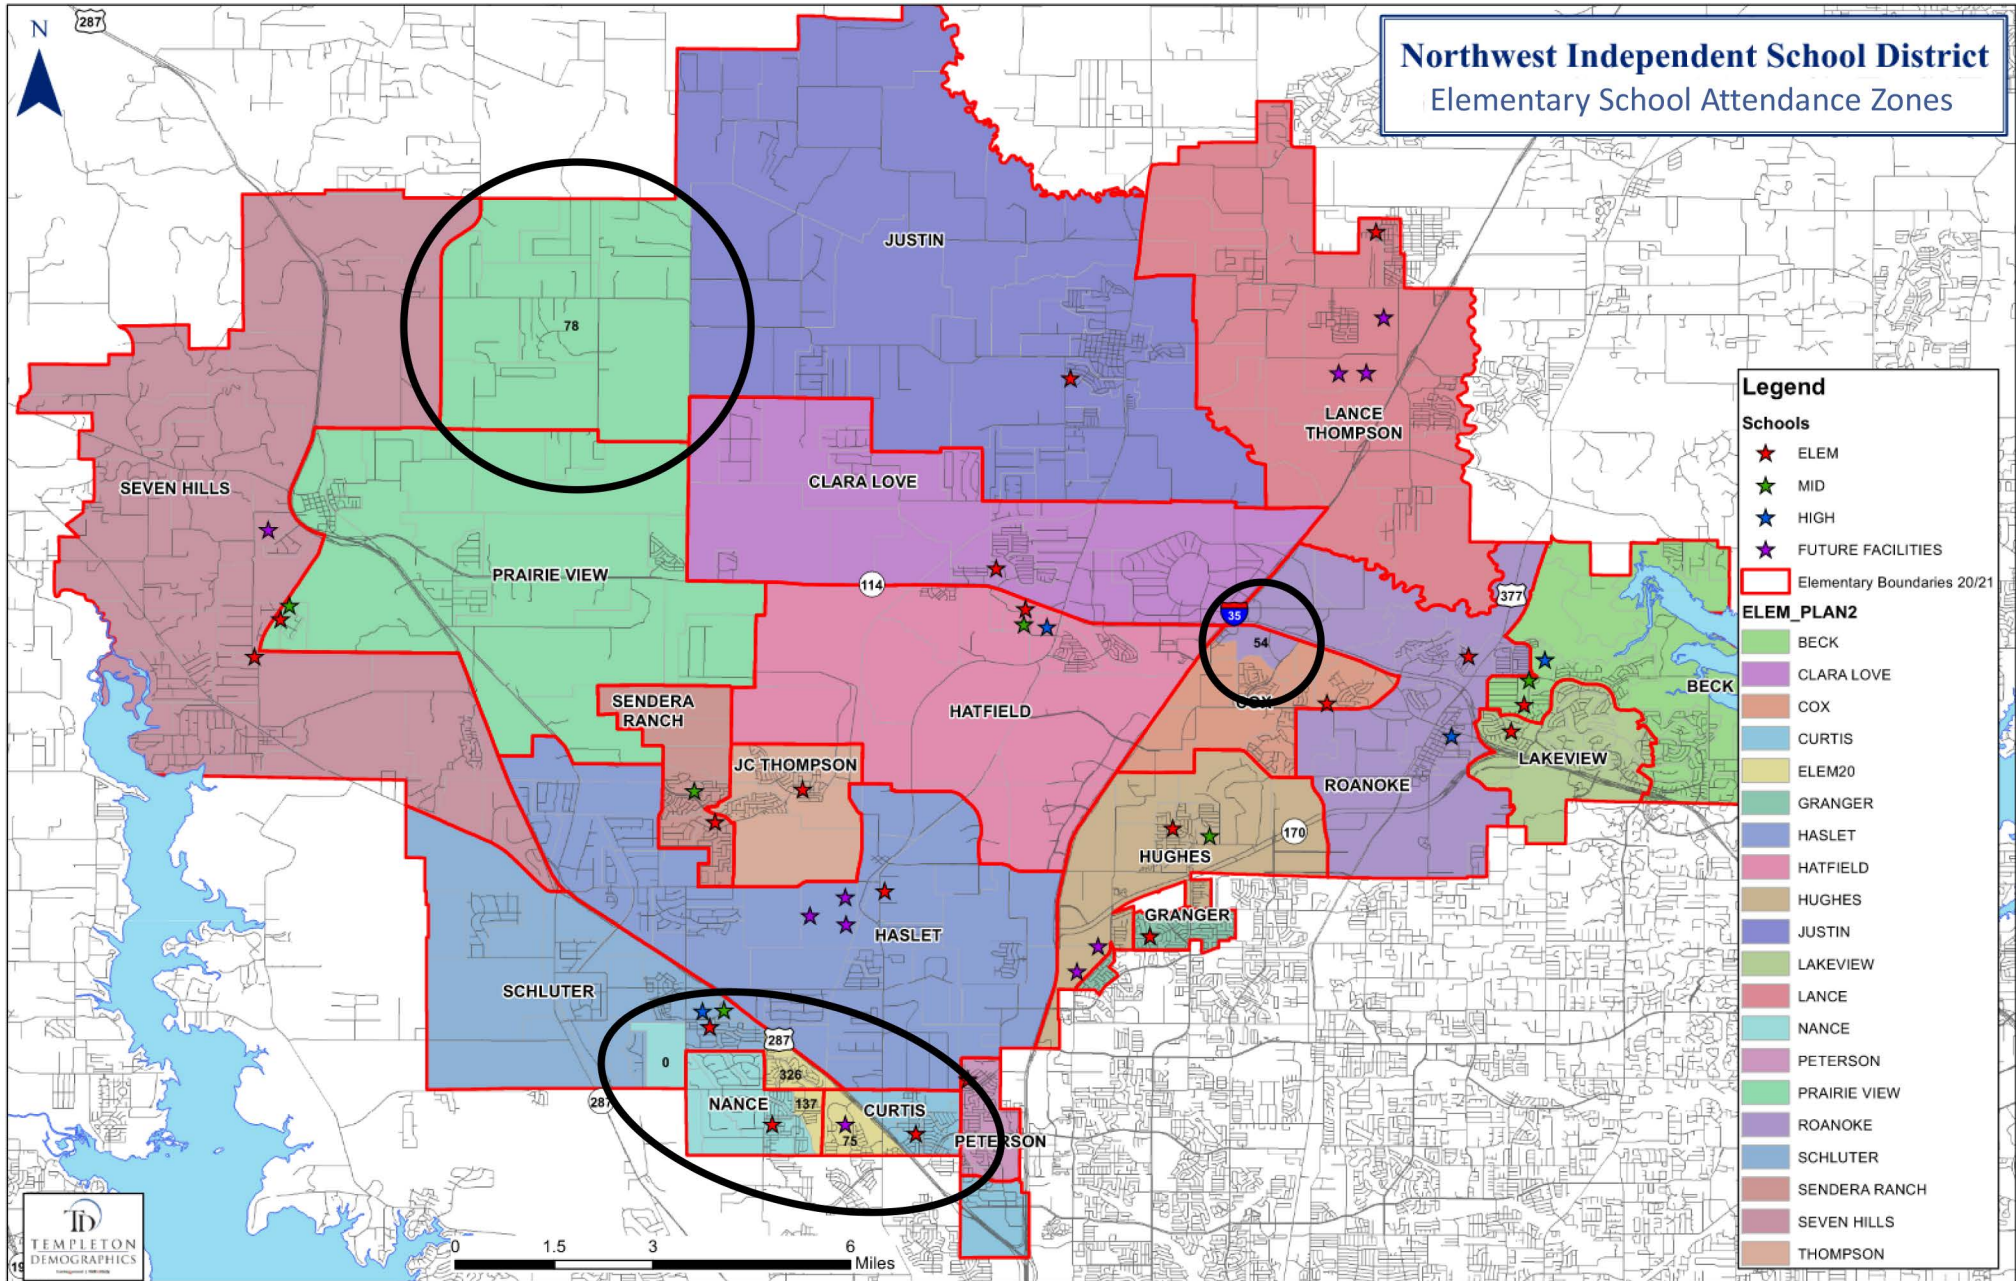

Northwest Independent School District Elementary School Attendance Zones

Legend

Schools

- ★ ELEM
- ★ MID
- ★ HIGH
- ★ FUTURE FACILITIES

□ Elementary Boundaries 20/21

ELEM_PLAN2

- BECK
- CLARA LOVE
- COX
- CURTIS
- ELEM20
- GRANGER
- HASLET
- HATFIELD
- HUGHES
- JUSTIN
- LAKEVIEW
- LANCE
- NANCE
- PETERSON
- PRAIRIE VIEW
- ROANOKE
- SCHLUTER
- SENDERA RANCH
- SEVEN HILLS
- THOMPSON