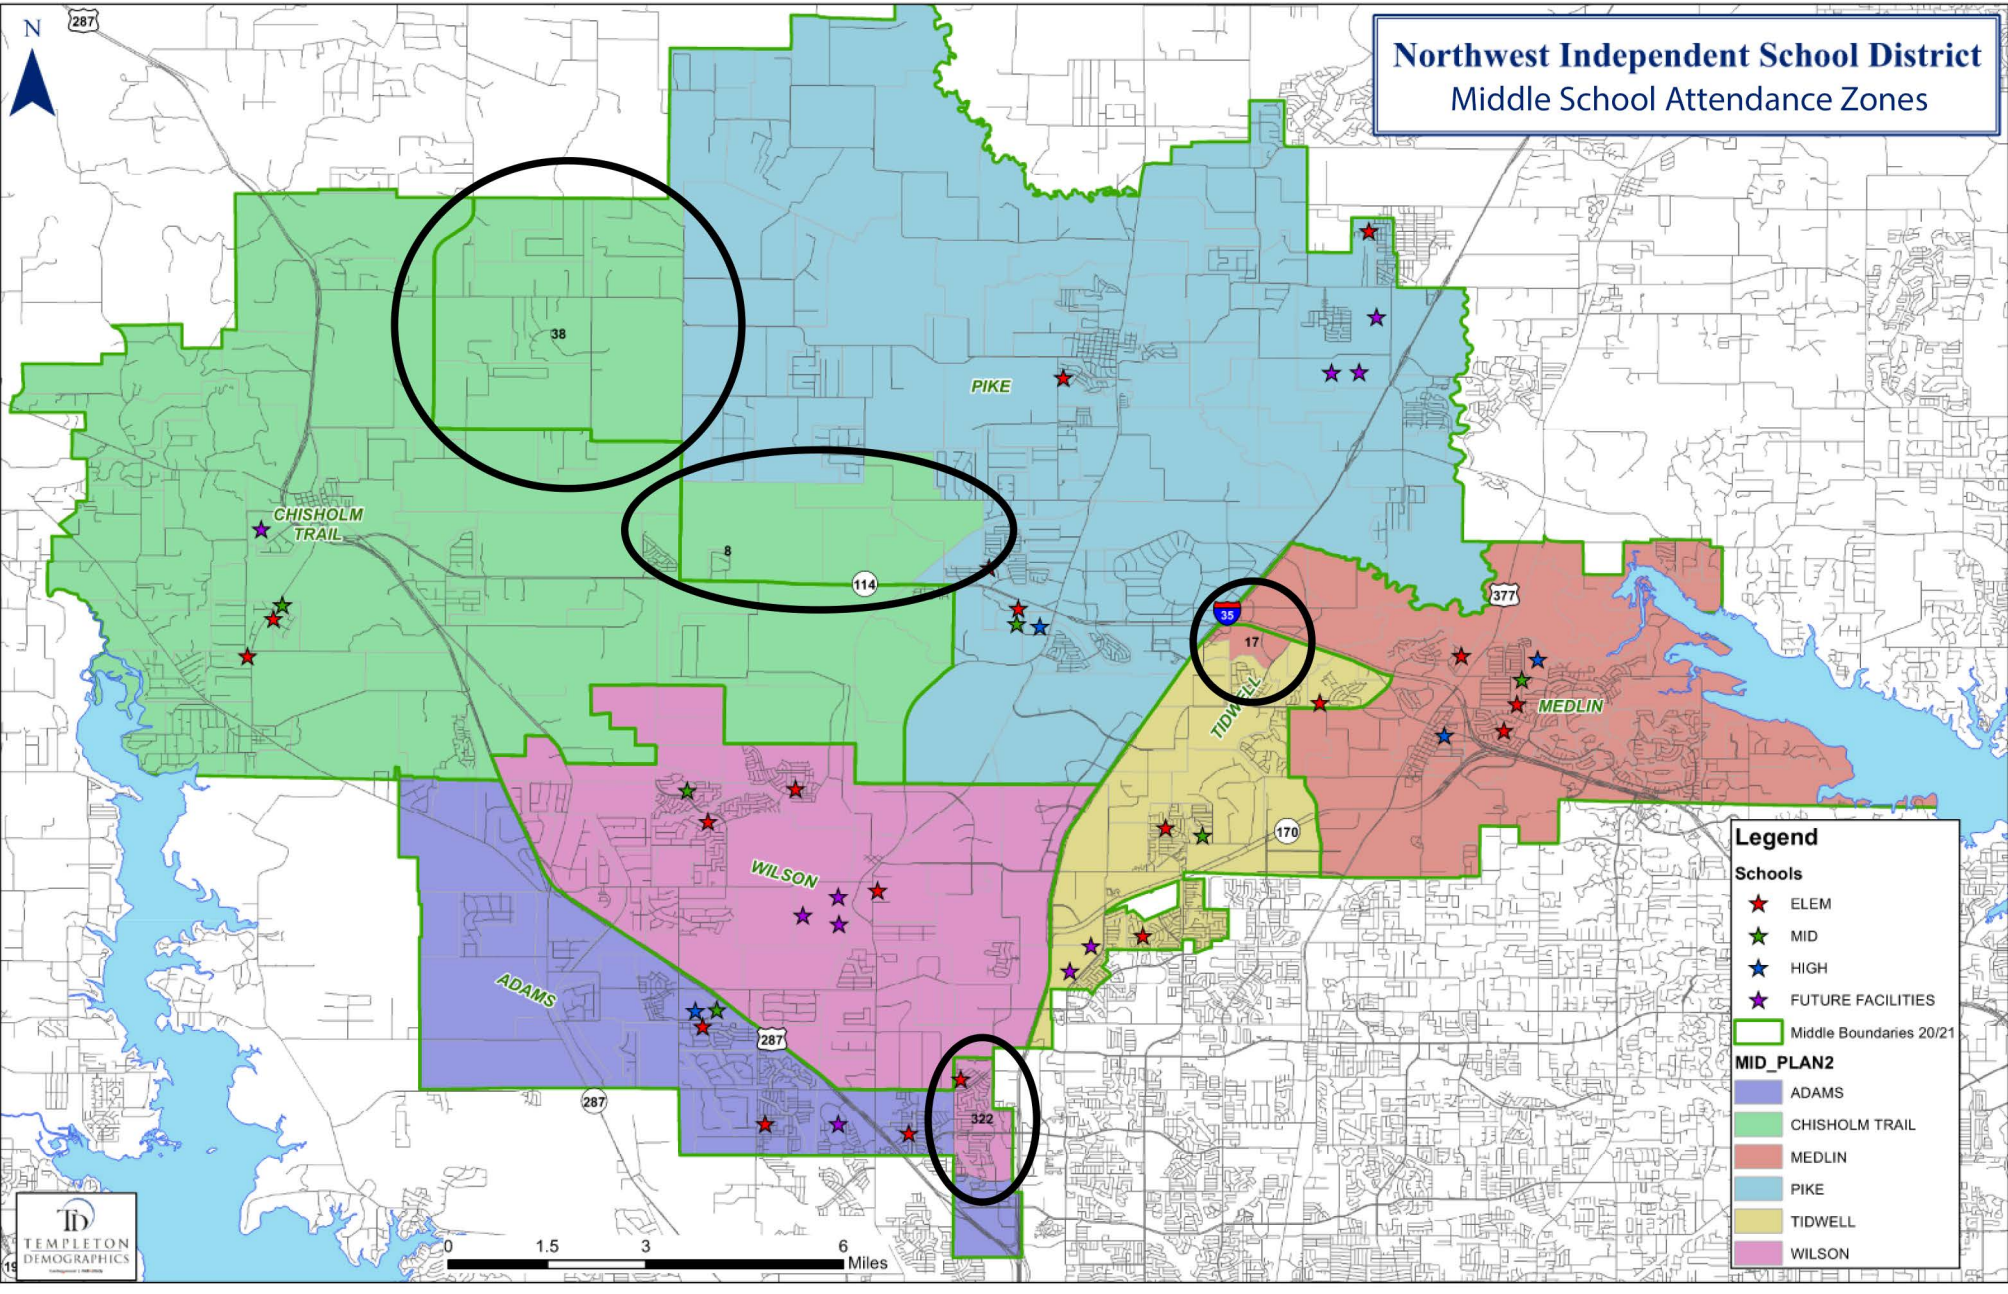

Northwest Independent School District Middle School Attendance Zones

Legend

Schools

- ★ ELEM
- ★ MID
- ★ HIGH
- ★ FUTURE FACILITIES

▭ Middle Boundaries 20/21

MID_PLAN2

- ADAMS
- CHISHOLM TRAIL
- MEDLIN
- PIKE
- TIDWELL
- WILSON