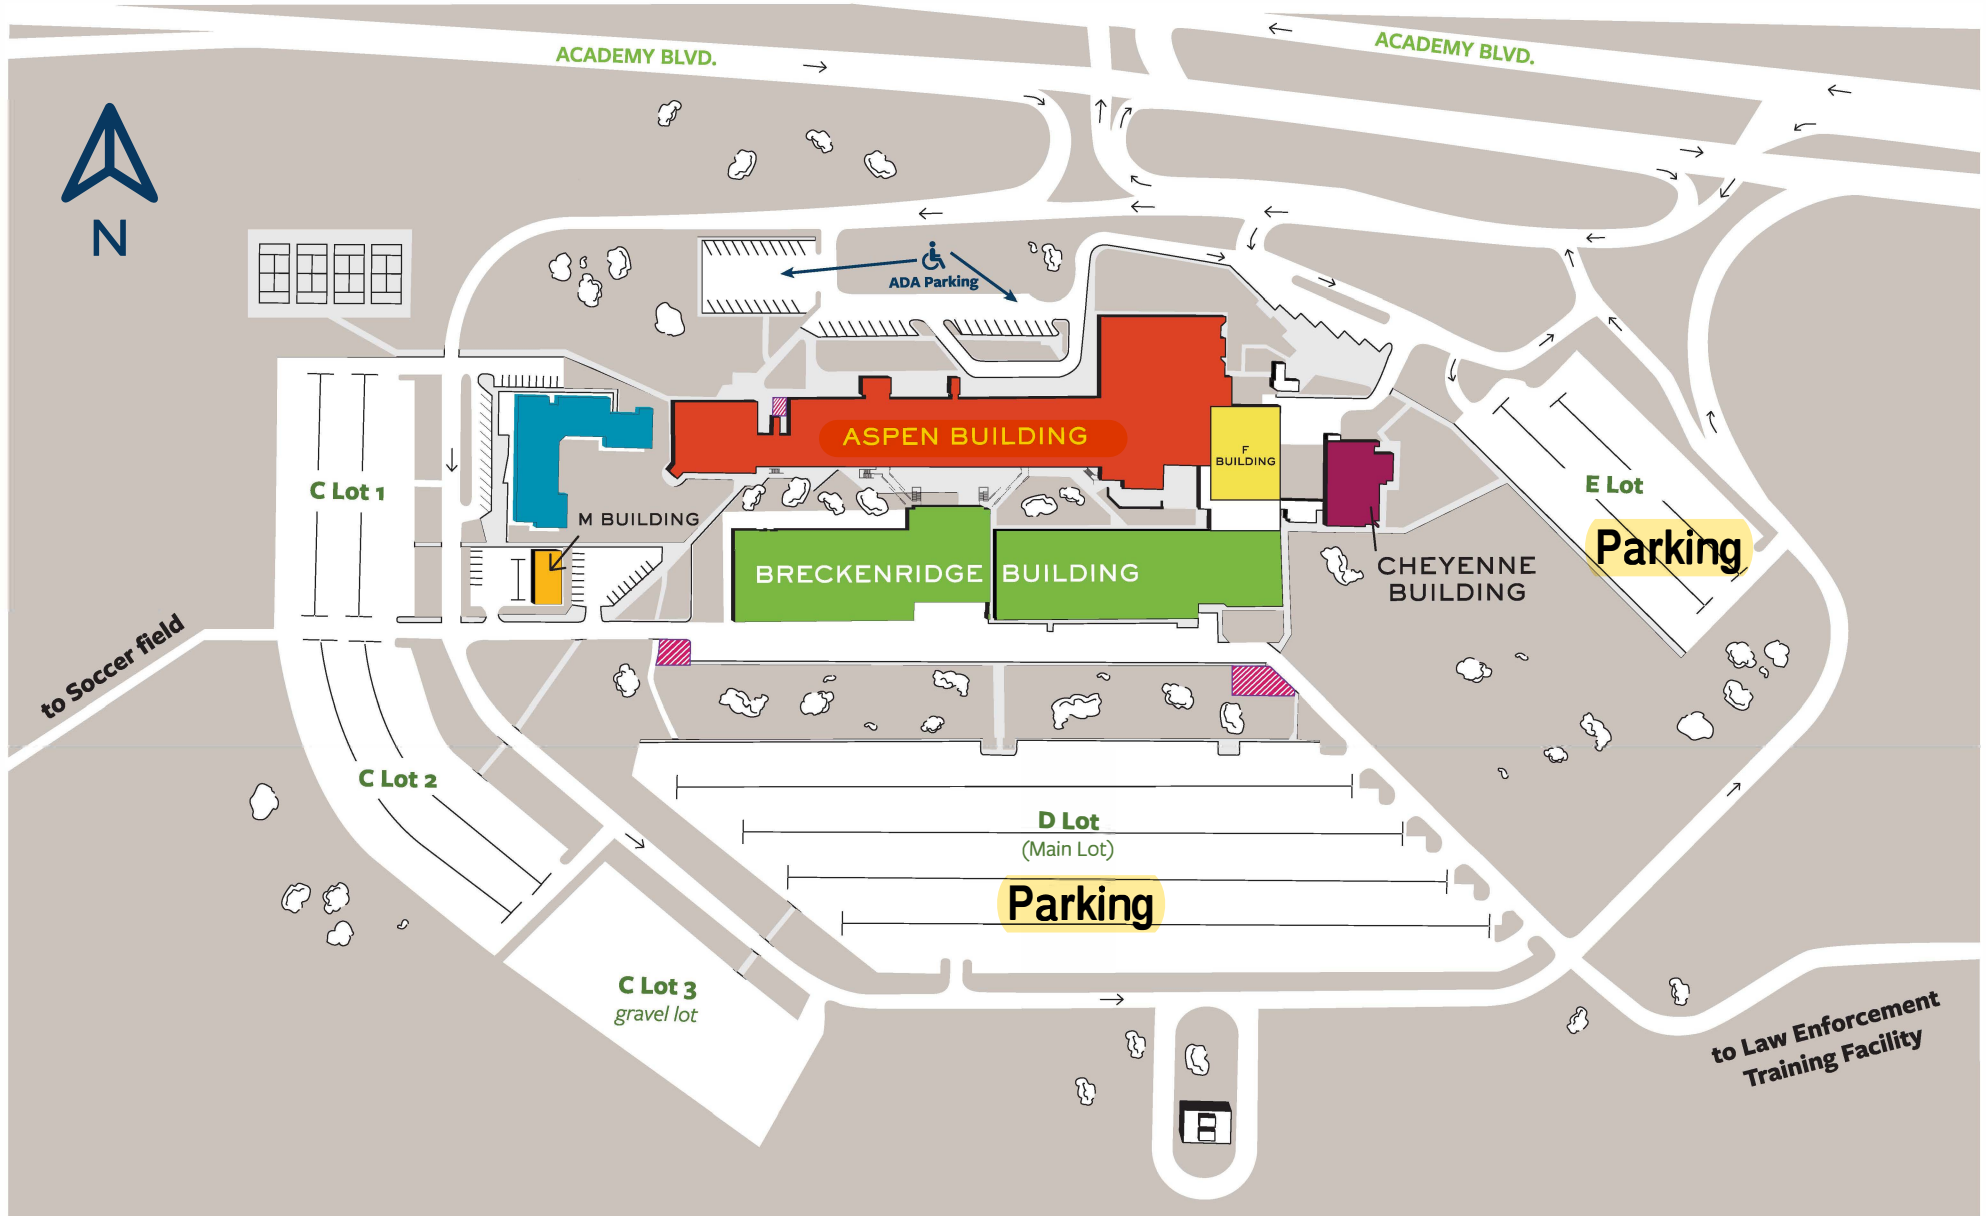

CENTENNIAL CAMPUS

**Preferred parking is E Lot but D Lot is also available. There is no charge for parking.
The Theater is on the first floor of the Aspen Building.**

CENTENNIAL CAMPUS | FIRST FLOOR