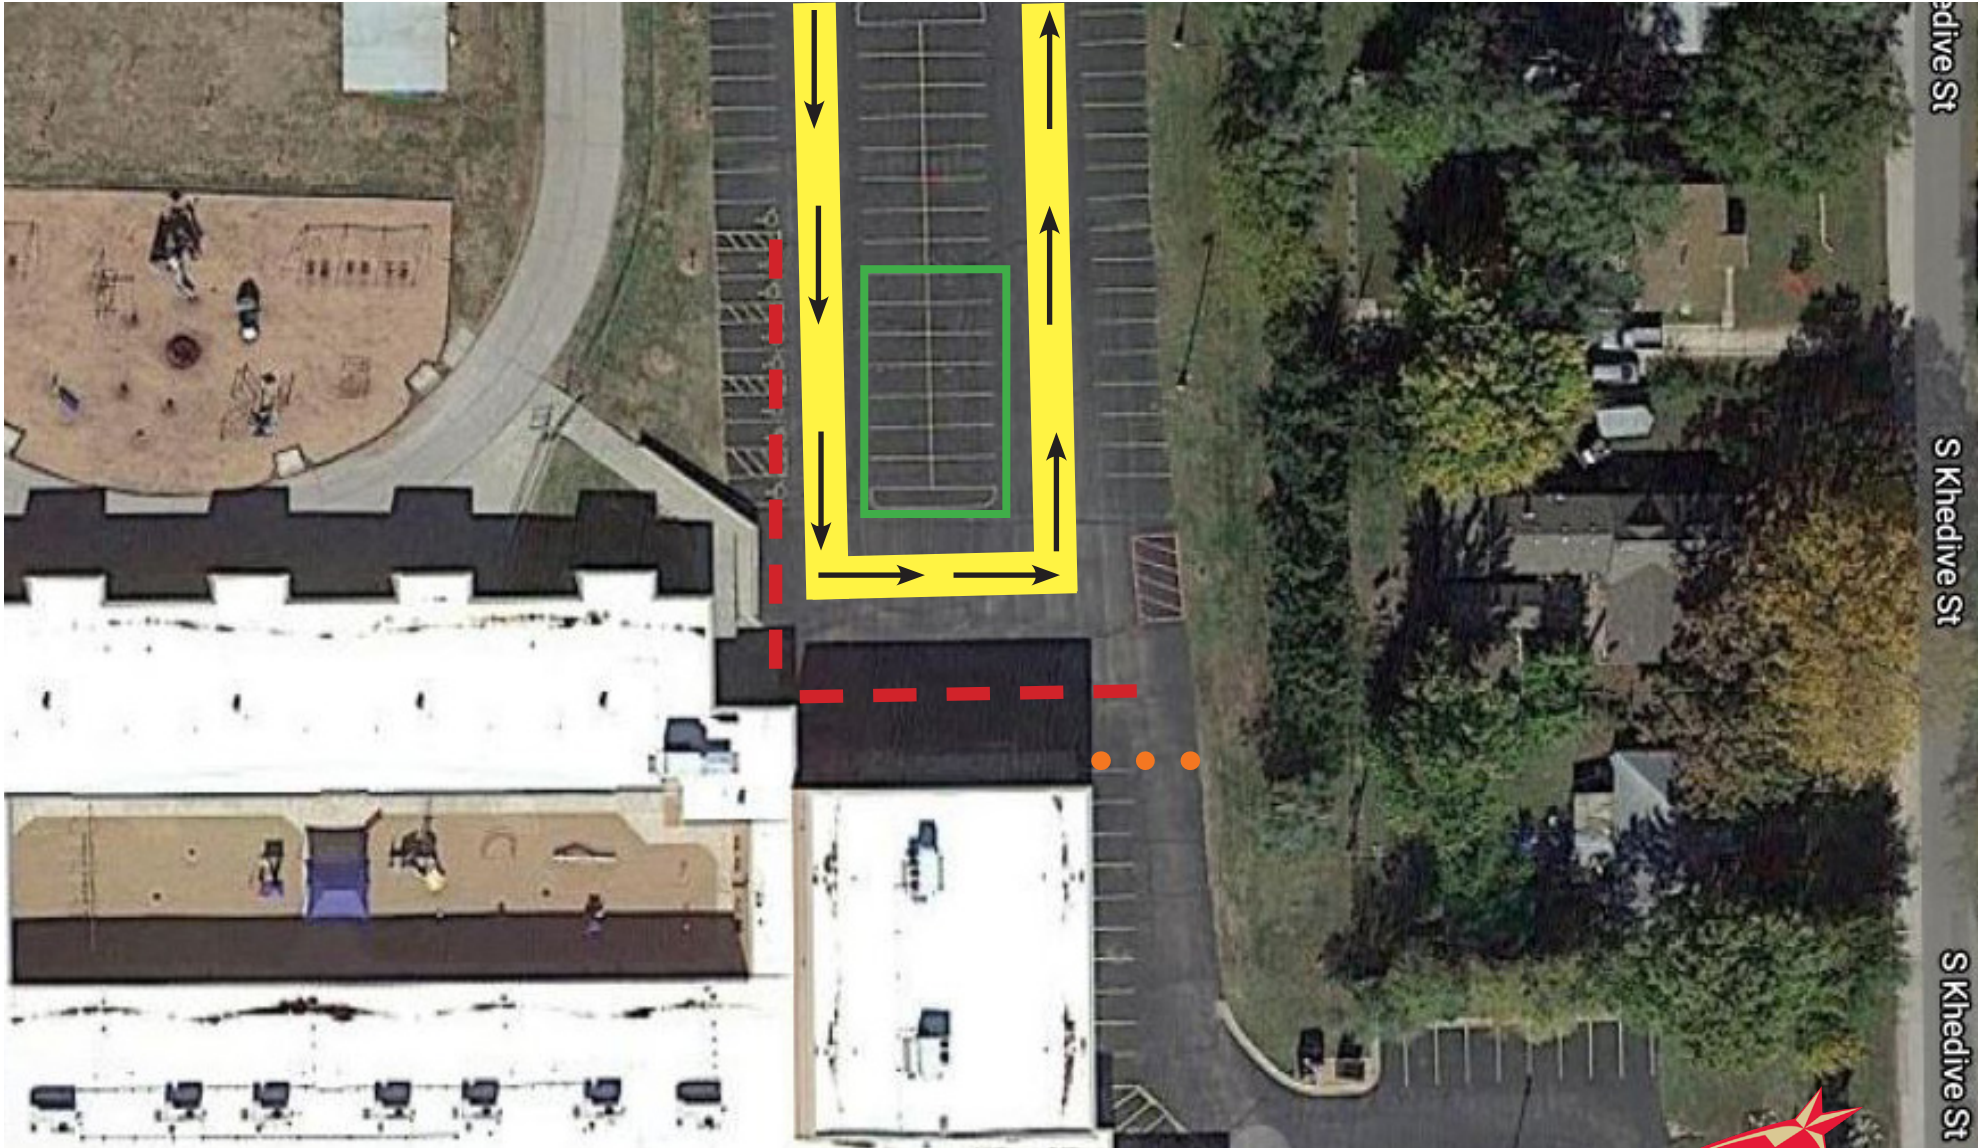

- Parents/guardians will access Maize Central from Maize Road by heading west on Albert Street, south on Khedive, and then west on Liberty.
- Parents/guardians will follow a clockwise circular path in the school's north parking lot. Concrete barriers are being set up to help keep students safe and guide traffic appropriately through the pickup/drop-off line.
- Parents/guardian traffic will then exit the parking lot by driving east on Liberty, south on Khedive to Academy Avenue, and east back toward Maize Road.

## MAIZE CENTRAL ELEMENTARY PARENT DROP OFF & PICK-UP

September 16, 2020

-  CONCRETE BARRIER - DROP OFF ZONE
-  CONES (SET OUT 2x's DAY)
-  RELOCATED ADA PARKING
-  TRAFFIC FLOW